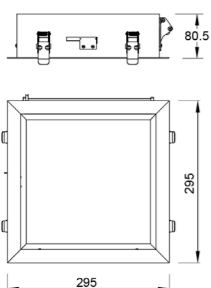

BLUE SKY
New

9093 Blanco-White 30x30
LED 16W 4200K 1280lm