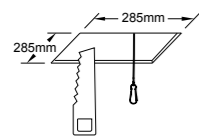

BLUE SKY
New

9093 Blanco-White 30x30
LED 16W 4200K 1280lm