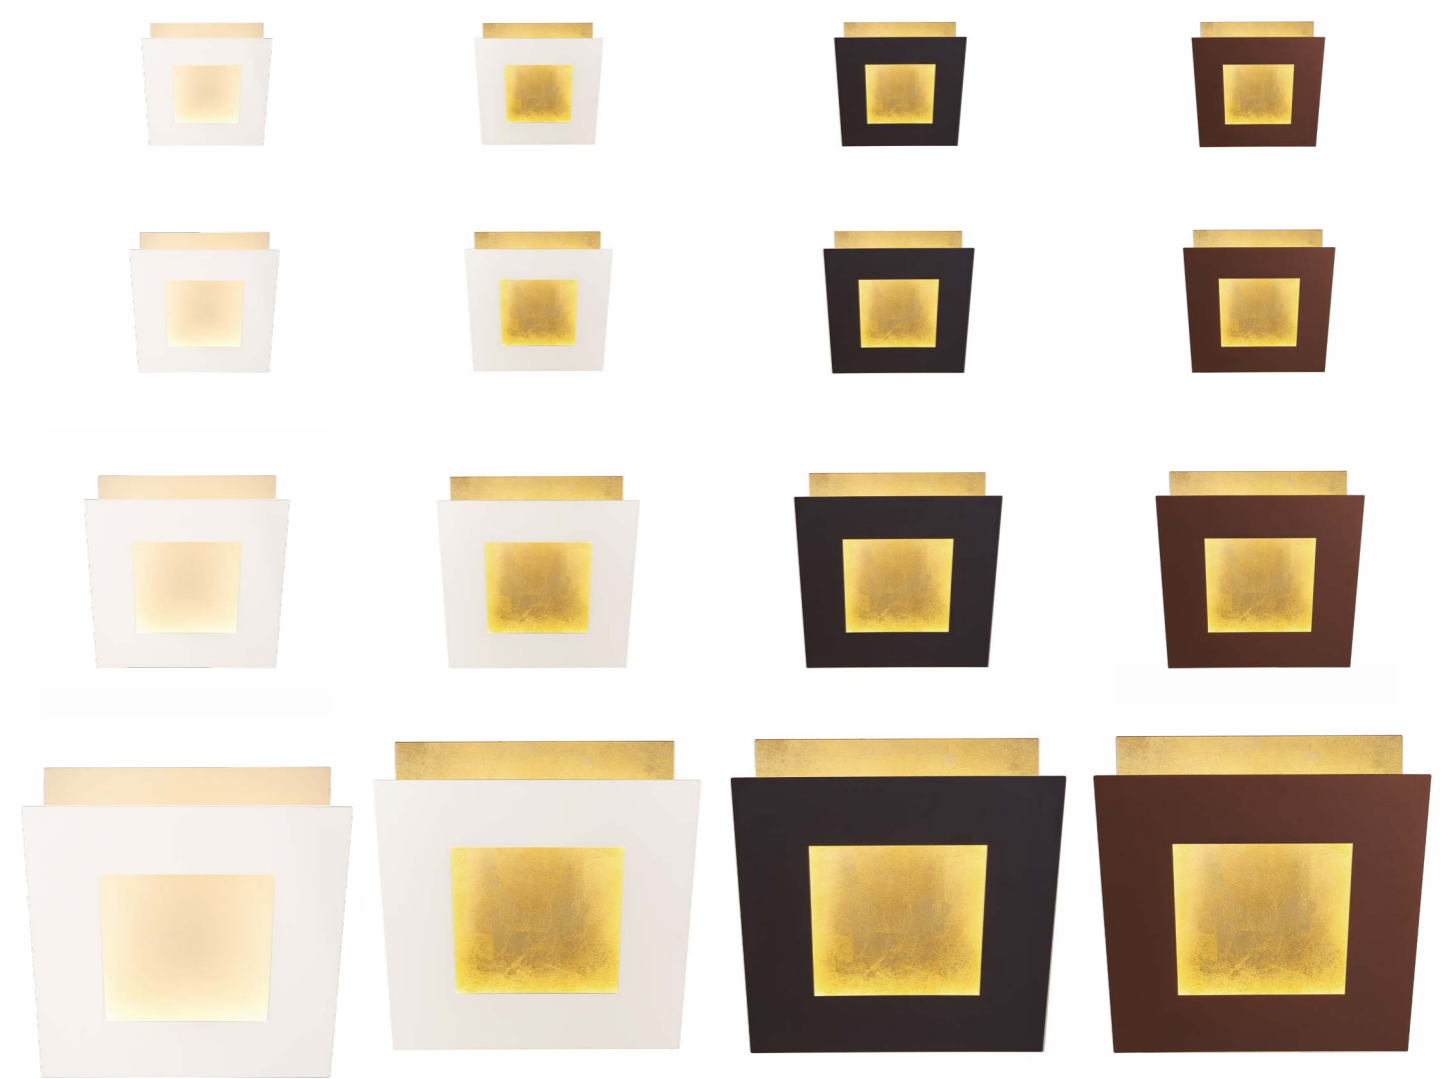

DALIA

REFERENCE	K	LED WATT	LUMENS	FINISH	SIZES	MOTION-ROTATE
8110	3000K	12W	840lm	Blanco-White	140 x 140	
8111	3000K	12W	840lm	Blanco+Oro-White+Gold	140 x 140	
8112	3000K	12W	840lm	Negro+Oro-Black+Gold	140 x 140	
8113	3000K	12W	840lm	Corten+Oro-Corten+Gold	140 x 140	
8114	3000K	18W	1260lm	Blanco-White	180 x 180	
8115	3000K	18W	1260lm	Blanco+Oro-White+Gold	180 x 180	
8116	3000K	18W	1260lm	Negro+Oro-Black+Gold	180 x 180	
8117	3000K	18W	1260lm	Corten+Oro-Corten+Gold	180 x 180	
8118	3000K	24W	1680lm	Blanco-White	220 x 220	
8119	3000K	24W	1680lm	Blanco+Oro-White+Gold	220 x 220	
8120	3000K	24W	1680lm	Negro+Oro-Black+Gold	220 x 220	
8121	3000K	24W	1680lm	Corten+Oro-Corten+Gold	220 x 220	
8143	3000K	40W	2800lm	Blanco-White	400 x 400	
8144	3000K	40W	2800lm	Blanco+Oro-White+Gold	400 x 400	
8145	3000K	40W	2800lm	Negro+Oro-Black+Gold	400 x 400	
8146	3000K	40W	2800lm	Corten+Oro-Corten+Gold	400 x 400	

Aluminio-Aluminium 220-240V~ 50/60Hz CRI≥ 80