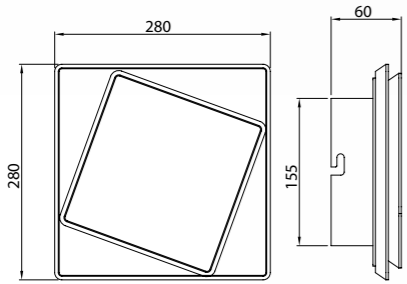

DAKLA

6428 Negro-Black
LED 18W 3000K 1090lm