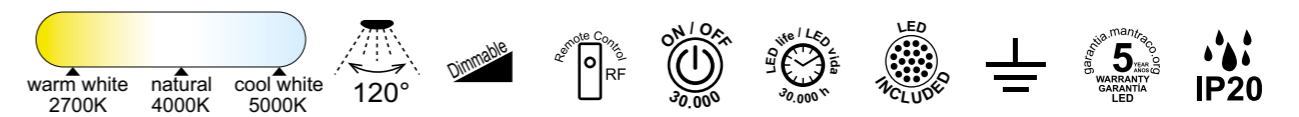

Metal/Acrílico/ABS-Metal/Acrylic/ABS 220-240V~ 50/60Hz CRI≥ 80 R00129 Incluido