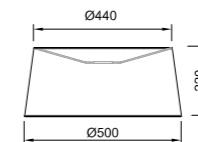

E27 1x 30W LED  
bombilla incluida - bulb included

R09295 Incluido/Included  
CCT 2700K-3200K-4000K

Tela/Acero-Fabric/Steel 100-240V~ 50/60Hz

Referencias  
9445 + 9447

Referencias  
9445 + 9448

**9447**  
Pantalla/Shade  
Crema /Cream