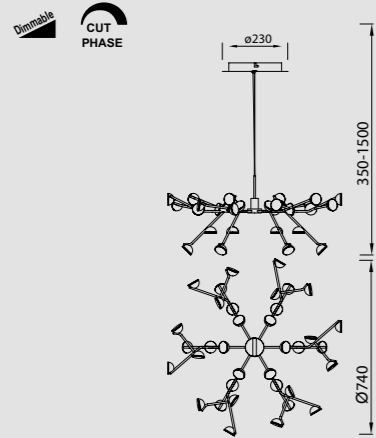

ADN

by Mantra Team

6260 Blanco mate-Matte white
LED 100W 3000K 7250lm

8651 Blanco mate-Matte white
LED 108W 3000K 7250lm
Dimmable