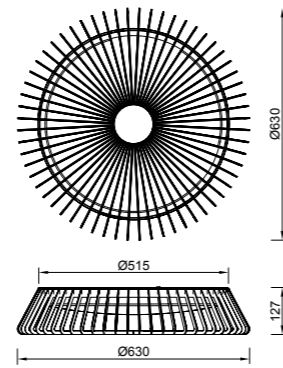

# HIMALAYA

**7963** Blanco-White  
LED 80W 2700K-5000K 3500lm

**7964** Madera-Wood  
LED 80W 2700K-5000K 3500lm

**7965** Negro-Black  
LED 80W 2700K-5000K 3500lm

R00129