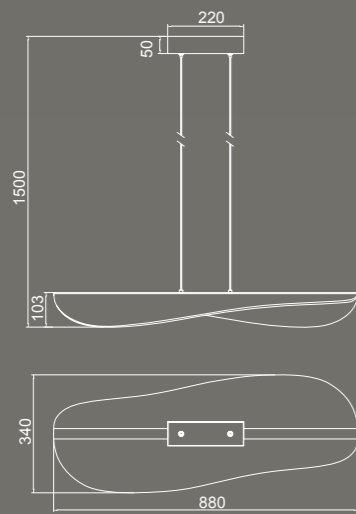

# BIANCA

Lámpara-Pendant lamp

**7765** Blanco-White  
LED 50W 3000K 3000lm

**7766** Blanco-White  
LED 40W 3000K 2450lm

**8209** Blanco-White Dimmable  
LED 50W 3000K 3000lm

**8210** Blanco-White Dimmable  
LED 40W 3000K 2450lm