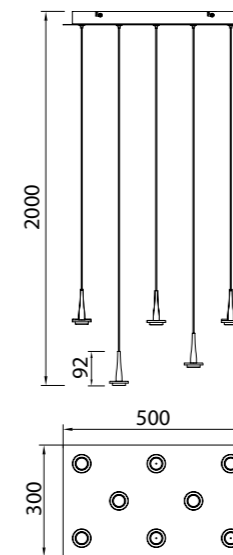

8934 Oro-Gold
LED 40W-3000K-4000lm