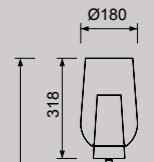

8404

Cristal transparente
Transparent glass
1L x E27 (not included)
Class II