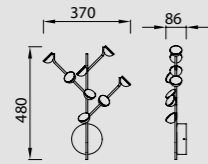

ADN

6264 Blanco mate-Matte white
LED 24W 3000K1600lm

6416 Blanco mate-Matte white
LED 72W 3000K 4600lm

8653 Blanco mate-Matte white
LED 72W 3000K 4600lm
Dimmable