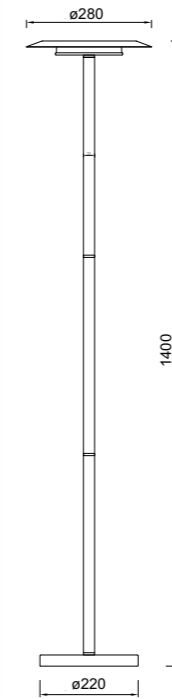

# TINA

**9002** Blanco+Negro-White+Black  
LED 24W-3000K-2900lm

**9003** Blanco+Negro-White+Black  
LED 18W-3000K-2350lm

**9005** Blanco+Negro-White+Black  
LED 12W-3000K-1600lm

**9004** Blanco+Negro-White+Black  
LED 12W 3000K 1600lm