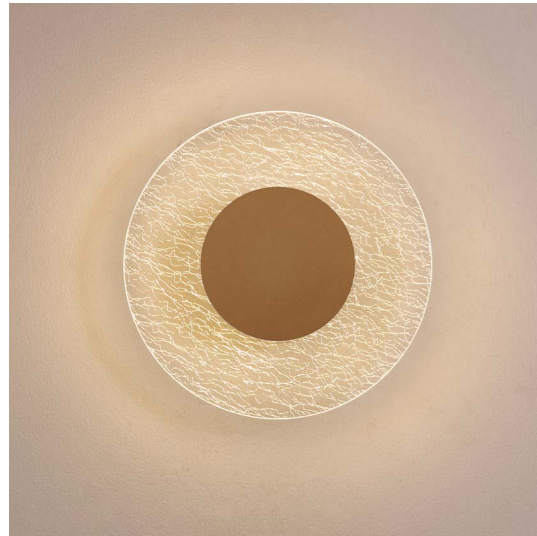

JEWEL

8073 Oro-Gold
LED 12W 3000K 750lm