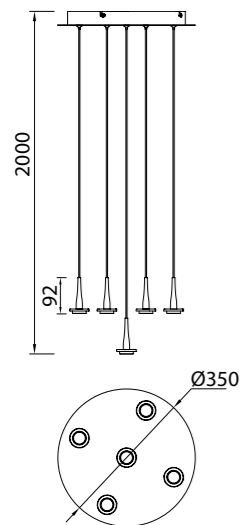

ANDRÓMEDA

8932 Oro-Gold
LED 25W-3000K-2500lm