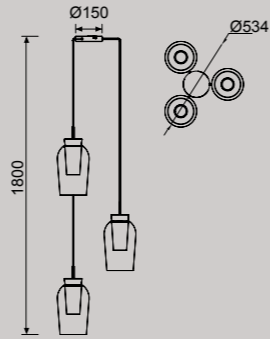

NORA

Blanco/Madera White/Wood

8275
Cristal transparente
Transparent glass
5L x E27 (no incl)
Class I

8276
Cristal transparente
Transparent glass
3L x E27 (no incl)
Class I

8277
Cristal transparente
Transparent glass
3L x E27 (no incl)
Class I

8278
Cristal transparente
Transparent glass
1L x E27 (no incl)
Class I

8280
Cristal transparente
Transparent glass
1L x E27 (no incl)
Class I

8279
Cristal transparente
Transparent glass
1L x E27 (no incl)
Class I

8281
Cristal transparente
Transparent glass
1L x E27 (no incl)
Class II

8282
Cristal transparente
Transparent glass
1L x E27 (no incl)
Class II

MODO DE USO

Bombillas recomendadas-Suggested bulbs

E27	K	LED	REF	DIMMABLE
	3000K	9W	R09234	
	4000K	9W	R09235	
	2700K	12W	R09251	
	3000K	12W	R09252	
	4000K	12W	R09253	

Color cable-Wire color Blanco/White 100-240V~ 50/60Hz E27 máx.20W LED