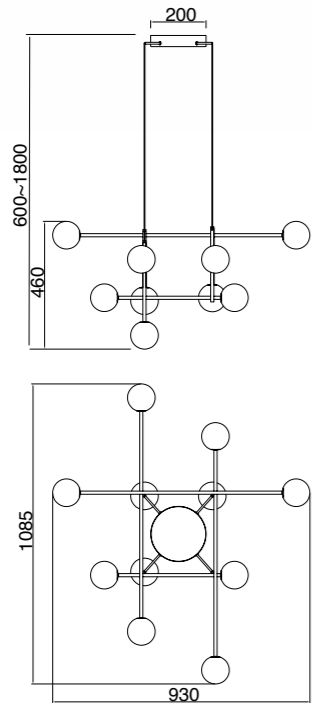

CELLAR

7630 Negro-Black
11LxG4 máx. 5W LED (incl)