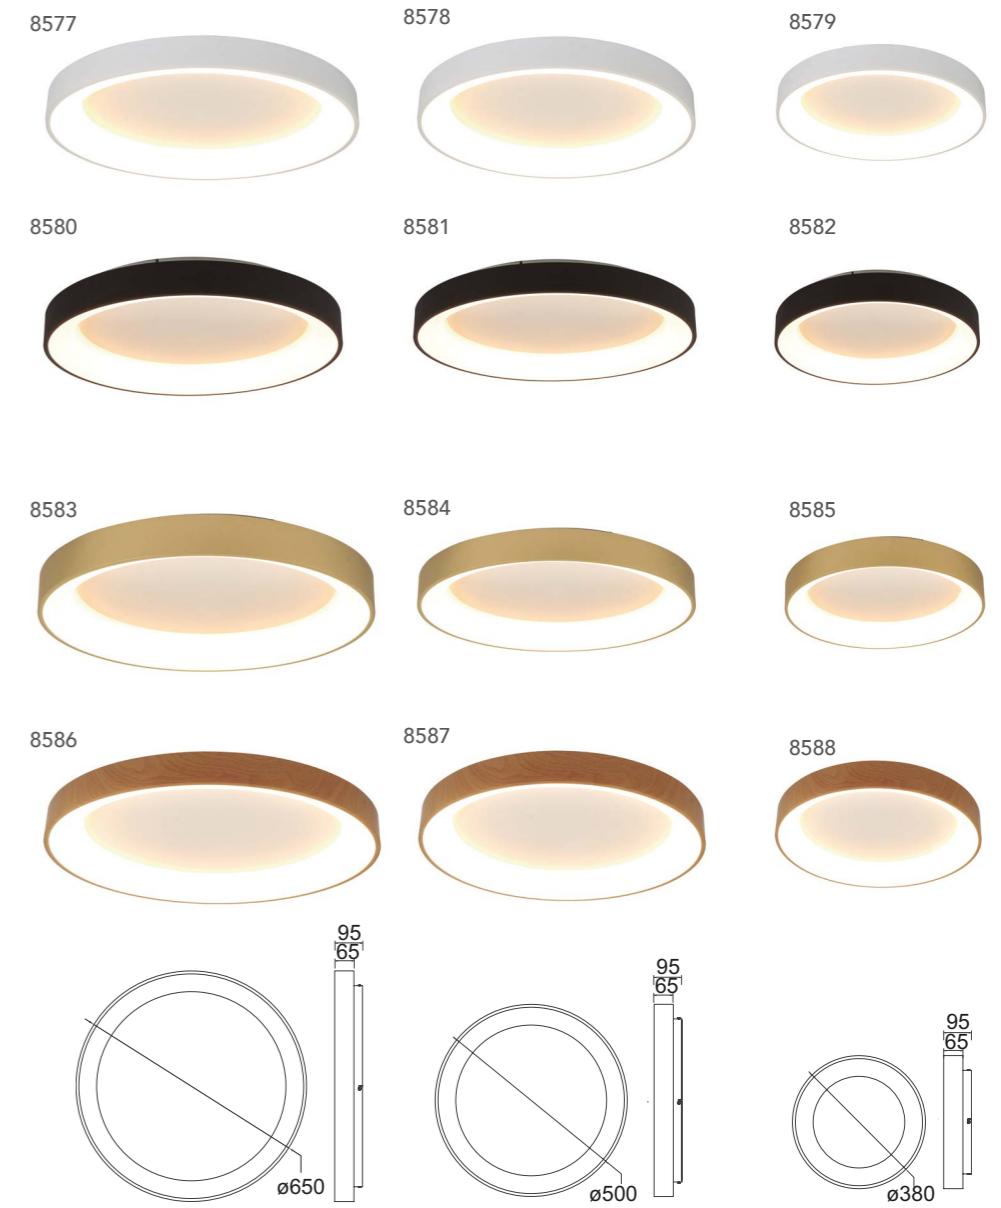

warm white 2700K natural 4000K cool white 5000K
Dimmable
Remote Control RF
ON / OFF 30,000
LED life / LED life 30,000 h
LED INCLUDED
5 años WARRANTY GARANTIA LED
IP20