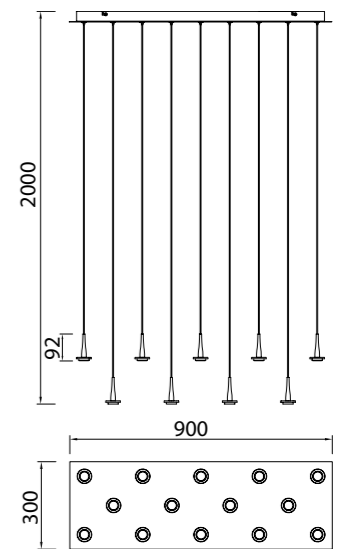

8936 Oro-Gold
LED 70W-3000K-7050lm

Metal-Metal 220-240V~50/60Hz CRI≥ 80 Cable: Negro 1.5 m