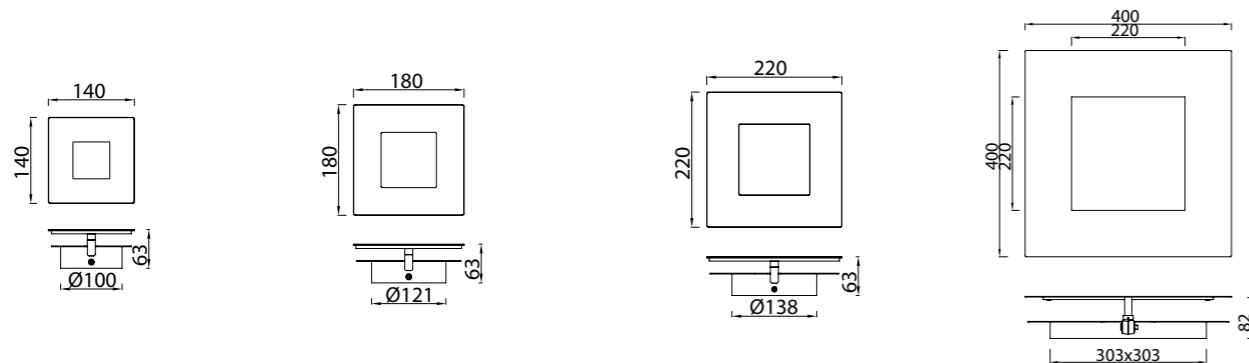

DALIA

REFERENCE	K	LED WATT	LUMENS	FINISH	SIZES	MOTION-ROTATE
8110	3000K	12W	840lm	Blanco-White	140 x 140	
8111	3000K	12W	840lm	Blanco+Oro-White+Gold	140 x 140	
8112	3000K	12W	840lm	Negro+Oro-Black+Gold	140 x 140	
8113	3000K	12W	840lm	Corten+Oro-Corten+Gold	140 x 140	
8114	3000K	18W	1260lm	Blanco-White	180 x 180	
8115	3000K	18W	1260lm	Blanco+Oro-White+Gold	180 x 180	
8116	3000K	18W	1260lm	Negro+Oro-Black+Gold	180 x 180	
8117	3000K	18W	1260lm	Corten+Oro-Corten+Gold	180 x 180	
8118	3000K	24W	1680lm	Blanco-White	220 x 220	
8119	3000K	24W	1680lm	Blanco+Oro-White+Gold	220 x 220	
8120	3000K	24W	1680lm	Negro+Oro-Black+Gold	220 x 220	
8121	3000K	24W	1680lm	Corten+Oro-Corten+Gold	220 x 220	
8143	3000K	40W	2800lm	Blanco-White	400 x 400	
8144	3000K	40W	2800lm	Blanco+Oro-White+Gold	400 x 400	
8145	3000K	40W	2800lm	Negro+Oro-Black+Gold	400 x 400	
8146	3000K	40W	2800lm	Corten+Oro-Corten+Gold	400 x 400	

Blanco-White   Blanco+Oro-White+Gold   Negro+Oro-Black+Gold   Corten+Oro-Corten+Gold

Aluminio-Aluminium 220-240V~ 50/60Hz CRI≥ 80