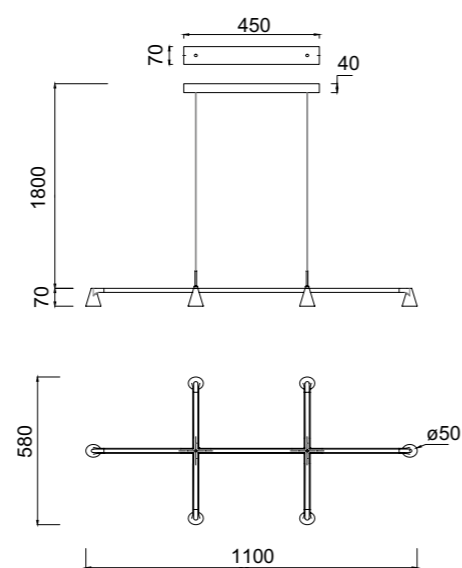

9409 Negro-Black
LED 29W-3000K-2700lm
Dimmable TRIAC