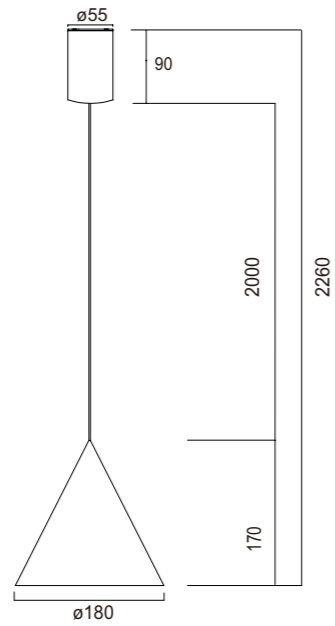

# CONO

NEW

**9449** Cuero-Leather  
LED 10W-3000K-940lm  
Dimmable TRIAC

**9450** Cobre-Copper  
LED 10W-3000K-940lm  
Dimmable TRIAC

**9451** Negro-Black  
LED 10W-3000K-940lm  
Dimmable TRIAC

Aluminio/Aluminum 220-240V~50/60Hz CRI≥ 80 Cable: negro/2m