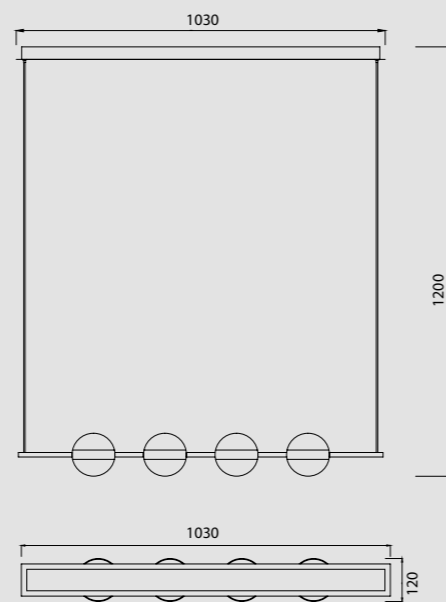

7161 Oro/Negro-Gold/Black
LED 32W 3000K 2400lm

Metal/Acrílico-Metal/Acrylic 220-240V~ 50/60Hz CRI ≥80