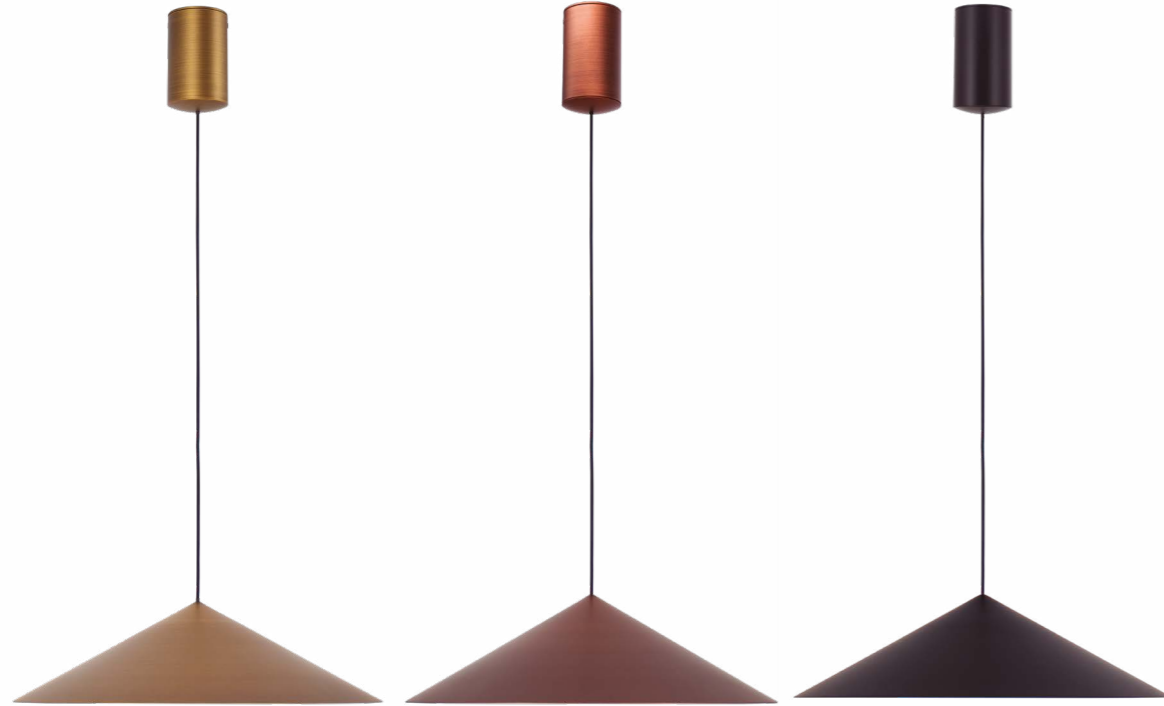

CONO

NEW

9455 Cuero-Leather
LED 10W-3000K-940lm
Dimmable TRIAC

9456 Cobre-Copper
LED 10W-3000K-940lm
Dimmable TRIAC

9457 Negro-Black
LED 10W-3000K-940lm
Dimmable TRIAC