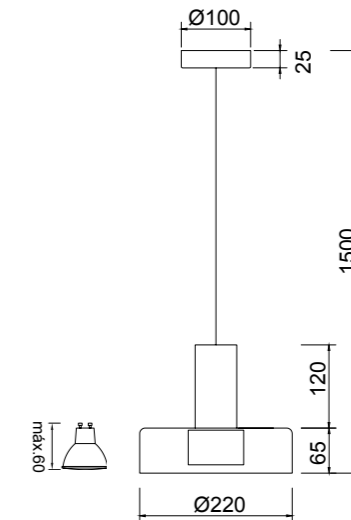

Bombillas recomendadas-Suggested bulbs

GU10	K	LED	REF	DIMMABLE
	2700K	7W	R09257	
	2700K	7W	R09254	
	3000K	7W	R09258	
	3000K	8W	R09290	
	4000K	7W	R09259	
	4000K	8W	R09291