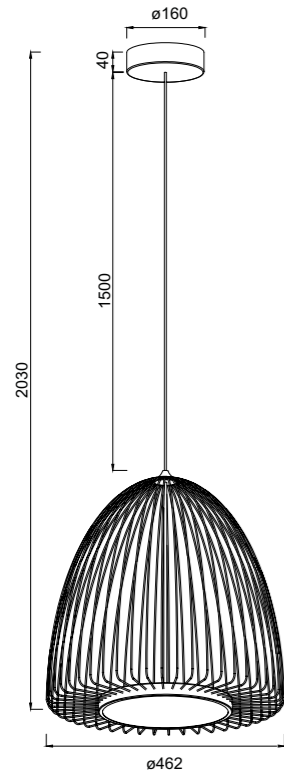

SMART

9016 Negro-Black
LED 43W-3000K-5700lm