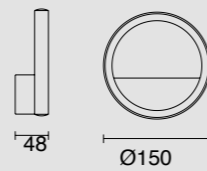

7194 Blanco-White
LED 8W 3000K 640lm

7144 Negro-Black
LED 8W 3000K 640lm