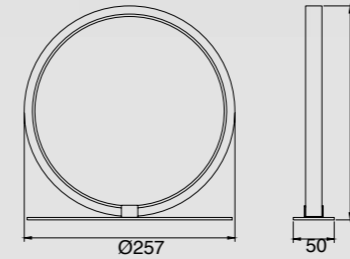

**7144** Negro-Black  
LED 8W 3000K 640lm

**8599** Blanco-White  
LED 8W 3000K 640lm

**8595** Negro-Black  
LED 8W 3000K 640lm

**8598** Blanco-White  
LED 8W 3000K 640lm

**8594** Negro-Black  
LED 8W 3000K 640lm