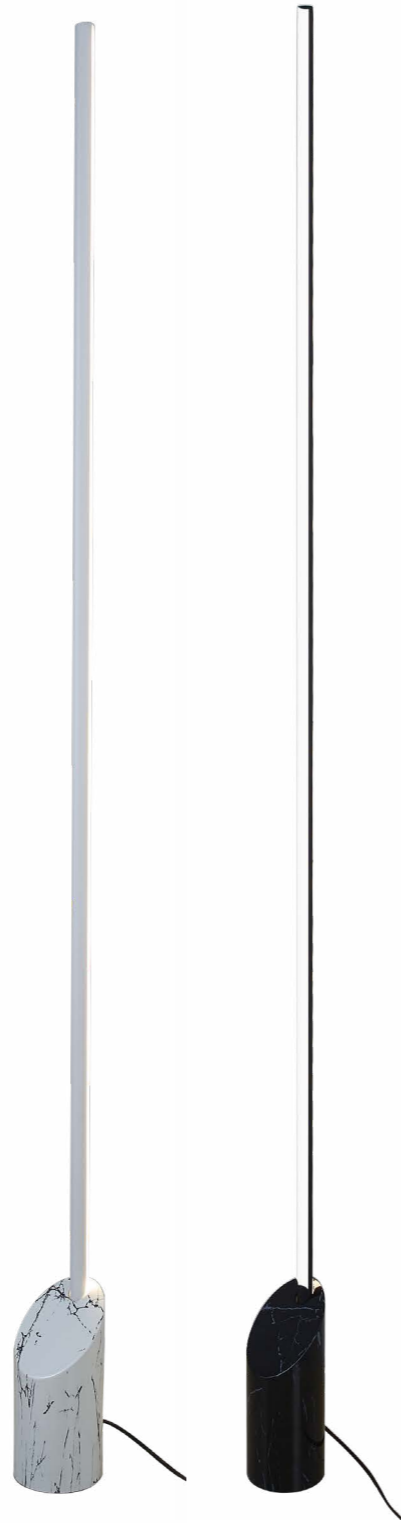

MÁRMOL

8512 Blanco-White

Decorado mármol/Decorated marble
LED 28W 3000K 1680lm

8513 Negro-Black

Decorado mármol/Decorated marble
LED 28W 3000K 1680lm