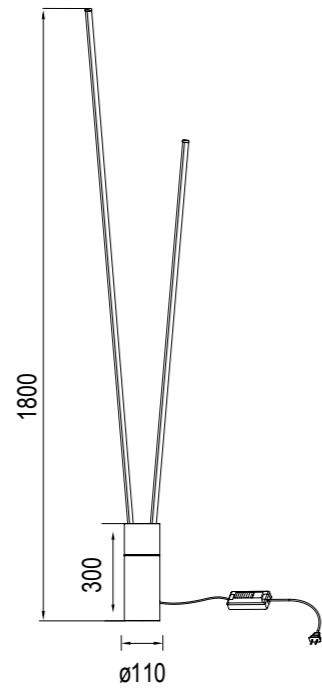

VERTICAL

7345 Blanco-White
LED 44W 3000K 2600lm

7346 Negro-Black
LED 44W 3000K 2600lm

Acero/Steel 220-240V~ 50/60Hz CRI≥ 80