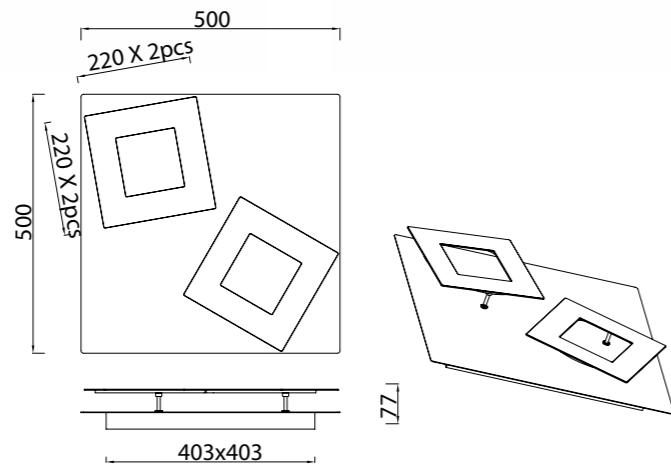

8163 Corten+oro-Corten+gold
LED 48W 3000K 3360lm

Aluminio-Aluminium 220-240V~ 50/60Hz CRI≥ 80