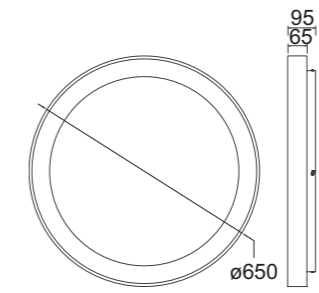

warm white 2700K natural 4000K cool white 5000K
Dimmable
Remote Control RF
ON / OFF 30,000
LED life / LED life 30,000 h
LED INCLUDED
5 años WARRANTY GARANTIA LED
IP20