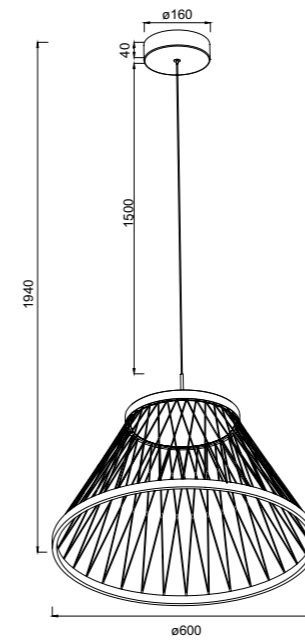

8949 Gris-Grey
LED 43W-3000K-5700lm