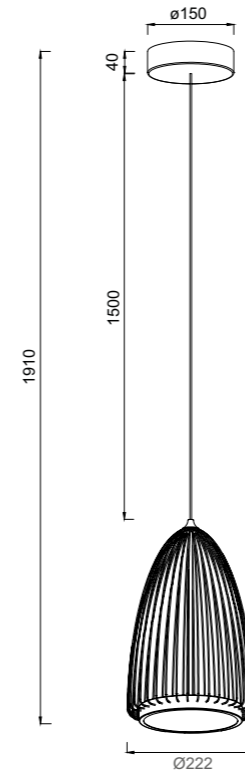

9017 Negro-Black
LED 20W-3000K-2750lm

Metal/PS 220-240V~50/60Hz CRI≥ 80 Negro/1.5m