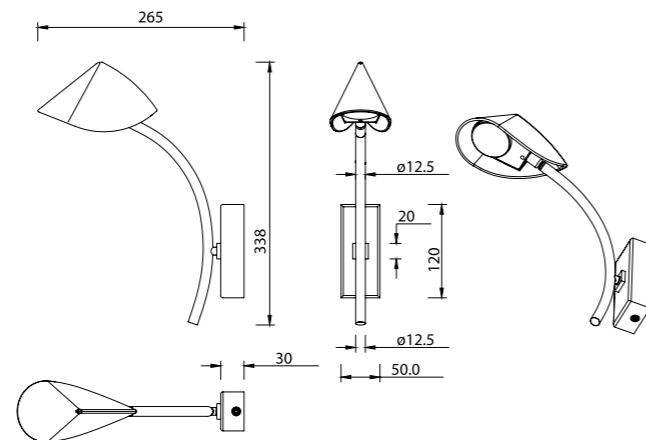

CAPUCCINA

7583 Negro-Black
LED 6W 3000K 530lm