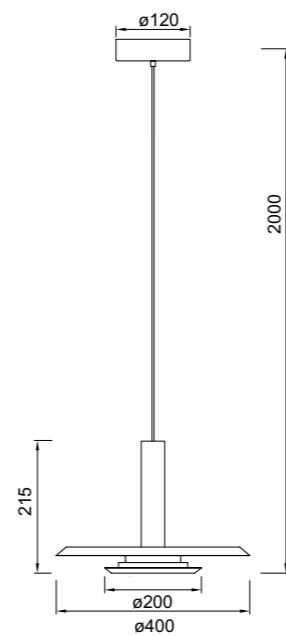

TINA

9000 Blanco+Negro-White+Black
LED 24W-3000K-2900lm

9001 Blanco+Negro-White+Black
LED 18W-3000K-2350lm