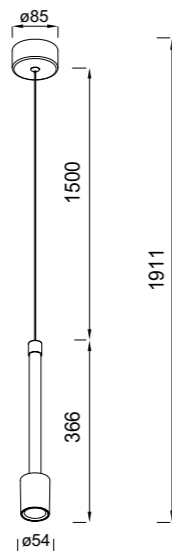

# FUGAZ

8946 Blanco-White  
LED 7W-3000K-960lm

8947 Negro-Black  
LED 7W-3000K-960lm

8948 Camel-Camel  
LED 7W-3000K-960lm

8950 Oro-Gold  
LED 7W-3000K-960lm

8951 Negro-Black  
LED 38W-3000K-5050lm

8952 Oro-Gold  
LED 38W-3000K-5050lm