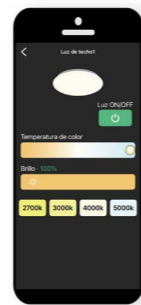

# HIMALAYA

**7963** Blanco-White  
LED 80W 2700K-5000K 3500lm

**7964** Madera-Wood  
LED 80W 2700K-5000K 3500lm

**7965** Negro-Black  
LED 80W 2700K-5000K 3500lm

R00129