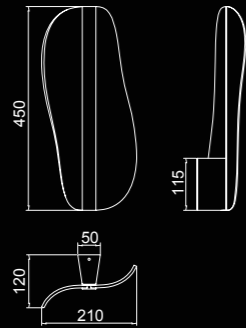

BIANCA

7767 Blanco-White
LED 15W 3000K 850lm

8211 Blanco-White Dimmable
LED 15W 3000K 850lm

7768 Blanco-White
LED 15W 3000K 850lm