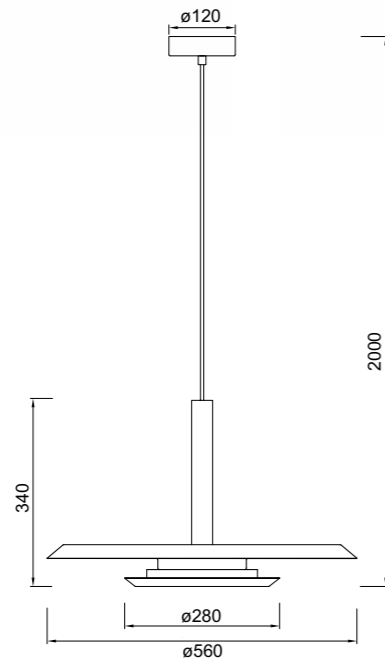

TINA

9000 Blanco+Negro-White+Black
LED 24W-3000K-2900lm

9001 Blanco+Negro-White+Black
LED 18W-3000K-2350lm