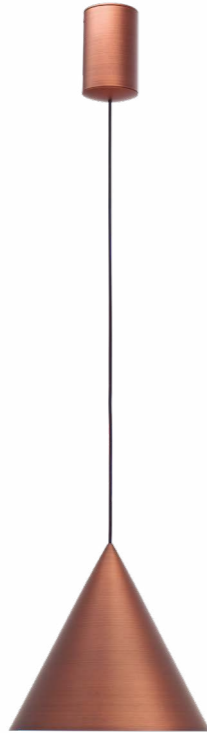

# CONO

NEW

**9449** Cuero-Leather  
LED 10W-3000K-940lm  
Dimmable TRIAC

**9450** Cobre-Copper  
LED 10W-3000K-940lm  
Dimmable TRIAC

**9451** Negro-Black  
LED 10W-3000K-940lm  
Dimmable TRIAC

Aluminio/Aluminum 220-240V~50/60Hz CRI≥ 80 Cable: negro/2m