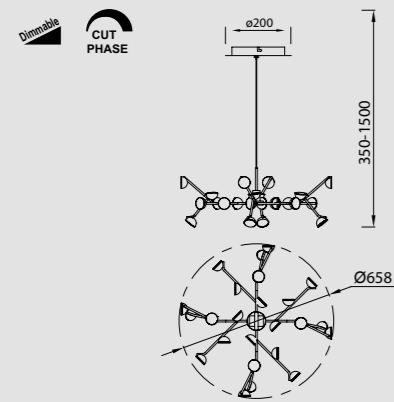

# ADN

by Mantra Team

**6260** Blanco mate-Matte white  
LED 100W 3000K 7250lm

**8651** Blanco mate-Matte white  
LED 108W 3000K 7250lm  
Dimmable

**6261** Blanco mate-Matte white  
LED 72W 3000K 4450lm

**8652** Blanco mate-Matte white  
LED 72W 3000K 4450lm  
Dimmable