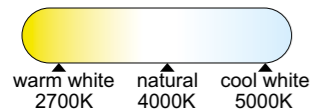

COIN

7560 Blanco-White
LED 100W 2700K-5000K 6000lm

7561 Negro-Black
LED 100W 2700K-5000K 6000lm

7562 Madera-Wood
LED 100W 2700K-5000K 6000lm

8036 Oro-Gold
LED 100W 2700K-5000K 6000lm

R00129

Dimmable