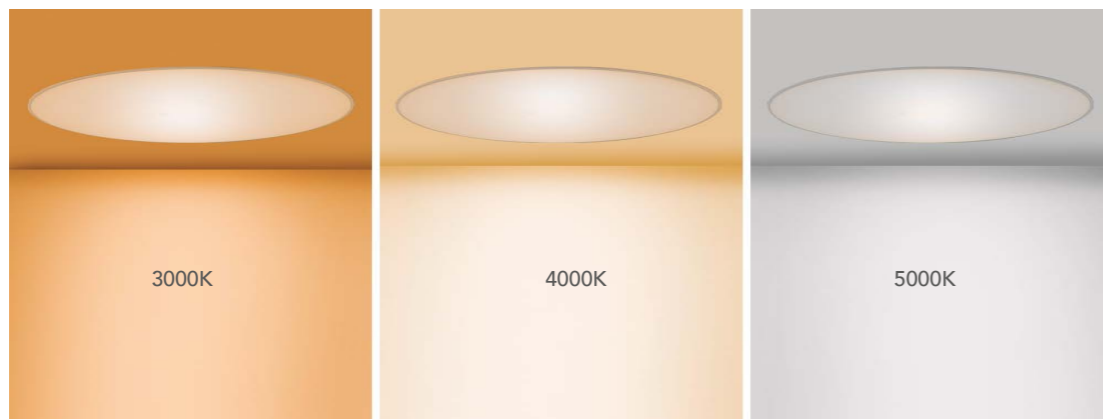

SLIM

7972 Blanco-White
LED 16W 3000K 1300lm

7971 Blanco-White
LED 16W 4000K 1400lm

7970 Blanco-White
LED 16W 5000K 1440lm

7975 Blanco-White
LED 24W 3000K 2050lm

7974 Blanco-White
LED 24W 4000K 2150lm

7973 Blanco-White
LED 24W 5000K 2200lm

7978 Blanco-White
LED 50W 3000K 4150lm

7977 Blanco-White
LED 50W 4000K 4250lm

7976 Blanco-White
LED 50W 5000K 4300lm

Acrílico/Acrylic 220-240V~ 50/60Hz CRI≥ 80