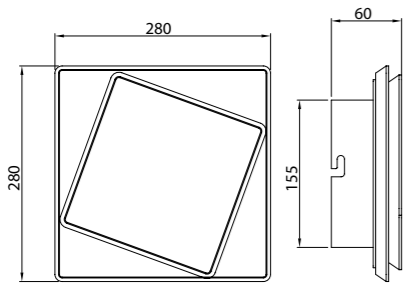

DAKLA

6426 Blanco-White
LED 18W 3000K 1090lm