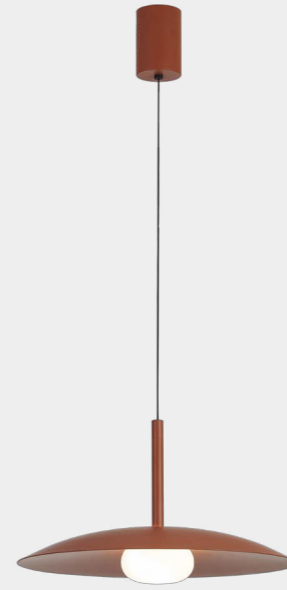

# LIDIA

**8975** Negro-Black  
LED 12W-3000K-1550lm

**8976** Oro mate-Matte gold  
LED 12W-3000K-1550lm

**8977** Gris oscuro-Dark grey  
LED 12W-3000K-1550lm

**8978** Café-Coffee  
LED 12W-3000K-1550lm

**8979** Blanco-White  
LED 12W-3000K-1550lm