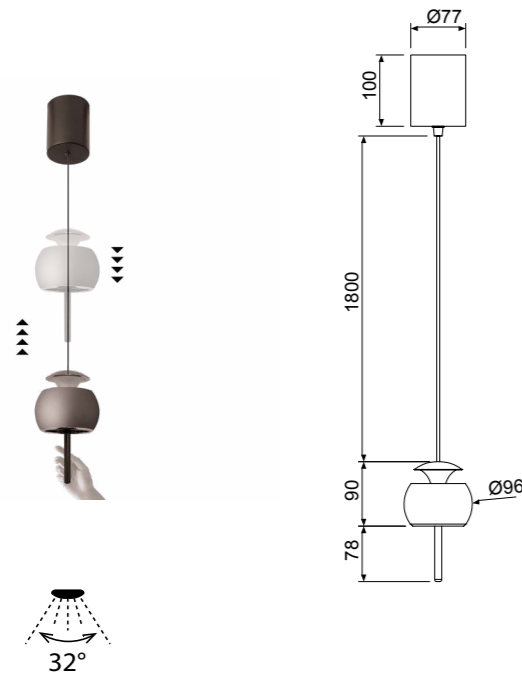

ROLLER

8409 Naranja-Orange
LED 12W 3000K 500lm

8411 Café-Coffee
LED 12W 3000K 500lm

8412 Cromo negro-Black chrome
LED 12W 3000K 500lm

8405 Blanco-White
LED 12W 3000K 1100lm

8406 Negro-Black
LED 12W 3000K 1100lm

8407 Cromo negro-Black chrome
LED 12W 3000K 1100lm

8541 Oro-Gold
LED 12W 3000K 1100lm