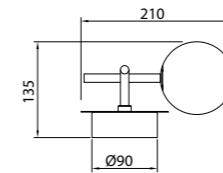

CELLAR

7634 Negro-Black
1LxG4 máx. 5W LED (incl)

7636 Negro-Black
1LxG4 máx. 5W LED (incl)

7635 Negro-Black
2LxG4 máx. 5W LED (incl)