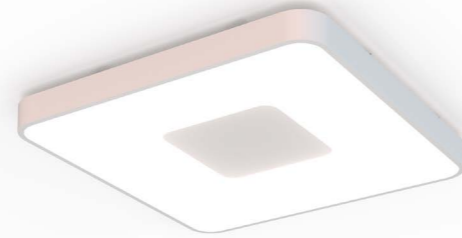

COIN

7916 Blanco-White
LED 100W 2700K-5000K 4900lm

7917 Negro-Black
LED 100W 2700K-5000K 4900lm

7918 Madera-Wood
LED 100W 2700K-5000K 4900lm

7925 Oro-Gold
LED 100W 2700K-5000K 4900lm

7919 Blanco-White
LED 80W 2700K-5000K 3900lm

7920 Negro-Black
LED 80W 2700K-5000K 3900lm

7921 Madera-Wood
LED 80W 2700K-5000K 3900lm

7926 Oro-Gold
LED 80W 2700K-5000K 3900lm

7922 Blanco-White
LED 56W 2700K-5000K 2500lm

7923 Negro-Black
LED 56W 2700K-5000K 2500lm

7924 Madera-Wood
LED 56W 2700K-5000K 2500lm

7927 Oro-Gold
LED 56W 2700K-5000K 2500lm

R00129