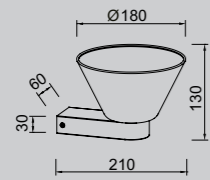

NEW YORK

NEW

9215 Oro-Gold
LED 5W-3000K-740lm