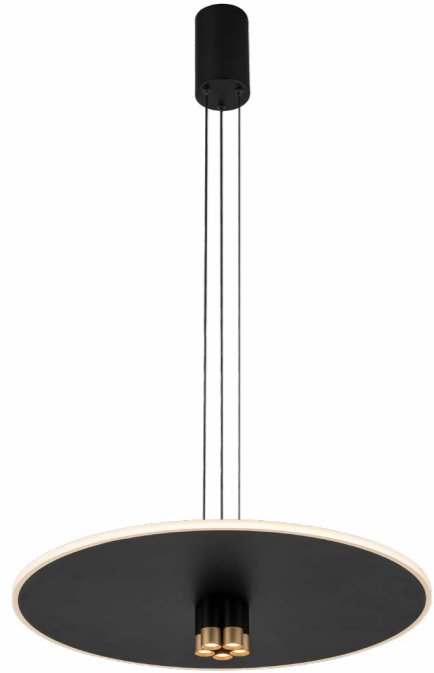

# NÓMADA

**8982** Negro/Oro-Gold/Black  
LED 42W-3000K-5200lm

**8983** Negro/Oro-Gold/Black  
LED 33W-3000K-4350lm