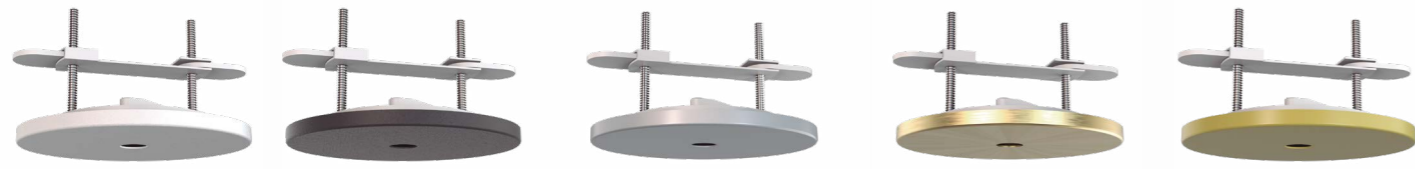

ELSA + DUBAI

Florón empotrable-Recessed base

MODULAR LIGHT 220V