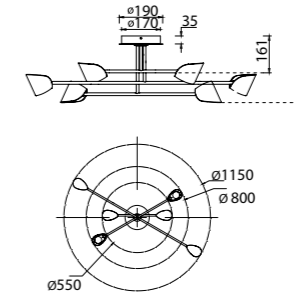

7580 Negro-Black
LED 44,5W 3000K 3100lm