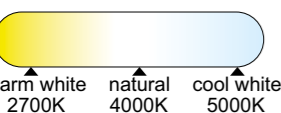

Metal/Acrílico/ABS-Metal/Acrylic/ABS 220-240V~ 50/60Hz CRI≥ 80 R00129 Incluido