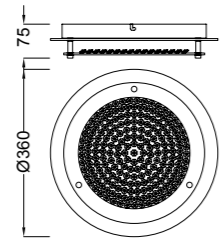

CRYSTAL LED MIRROR

5090 Cromo-Chrome
LED 12W 4000K1200lm

5091 Cromo-Chrome
LED 18W 4000K 1800lm

5092 Cromo-Chrome
LED 21W 4000K 2100lm