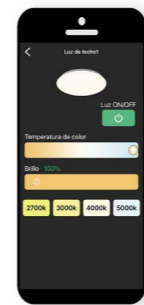

# HIMALAYA

**7966** Blanco-White  
LED 56W 2700K-5000K 2500lm

**7967** Madera-Wood  
LED 56W 2700K-5000K 2500lm

**7968** Negro-Black  
LED 56W 2700K-5000K 2500lm

R00129

PC/Acrílico-PC/Acrylic 220-240V~ 50/60Hz CRI≥ 80-R00129 Incluido Registered N° 007663331-0019