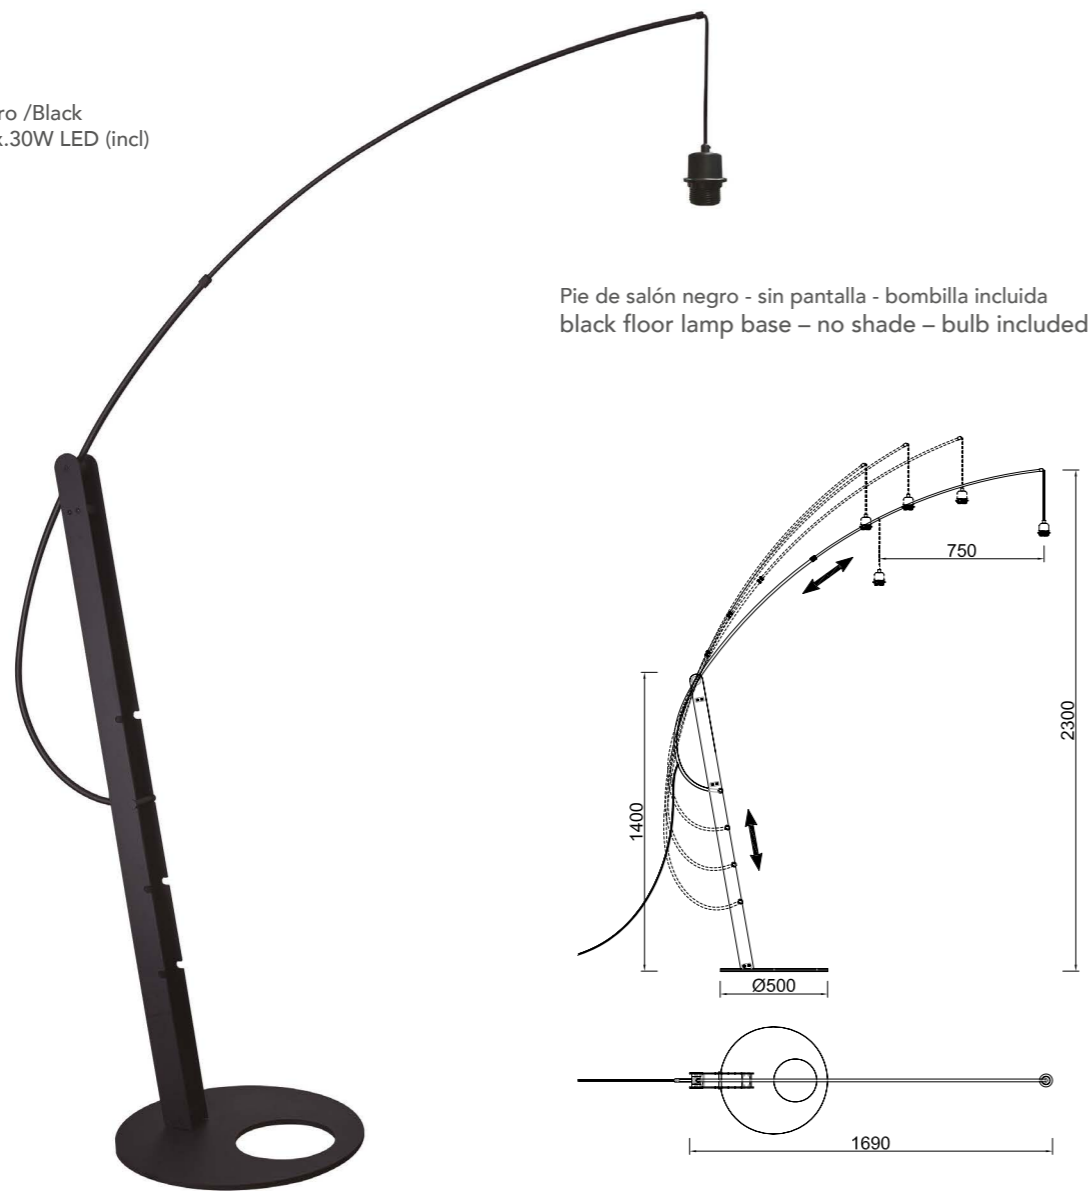

# RICCA

by Mantra team

**RICCA**  
by Mantra team

**NEW**

**9446** Negro /Black  
1x E27 máx.30W LED (incl)

Pie de salón negro - sin pantalla - bombilla incluida  
black floor lamp base - no shade - bulb included

E27 1x 30W LED  
bombilla incluida - bulb included

R09295 Incluido/Included  
CCT 2700K-3200K-4000K

Tela/Acero-Fabric/Steel 100-240V~ 50/60Hz

Ref  
9446 + 9447

Ref  
9446 + 9448

**9447**  
Pantalla/Shade  
Crema /Cream