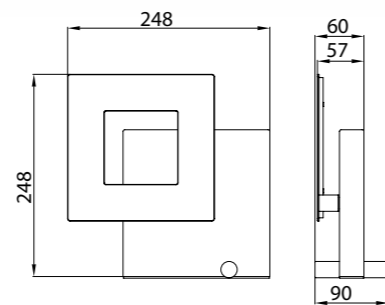

DALIA

8519
Oro+Blanco+Mármol
Gold+White+Marble
LED 18W 3000K 1260lm

8520
Oro+Negro+Mármol
Gold+Black+Marble
LED 18W 3000K 1260lm