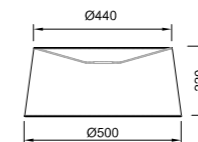

9448
Pantalla/Shade
Gris /Gray