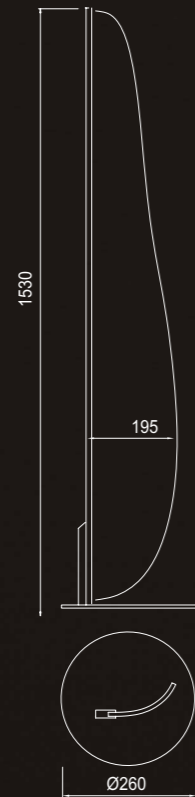

BIANCA

7838 Blanco-White
LED 20W 3000K 1200lm

7837 Blanco-White
LED 12W 3000K 700lm