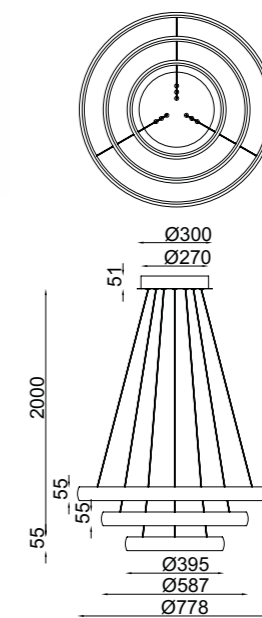

# FLATS

NEW

**9430** Blanco-White  
LED 42W-3000K-5290lm  
Dimmable TRIAC

**9429** Blanco-White  
LED 70W-3000K-8800lm  
Dimmable TRIAC

**9428** Blanco-White  
LED 122W-3000K-15250lm  
Dimmable TRIAC

Aluminio+Hierro+silicona / Aluminium+Iron+Silicone 220-240V~50/60Hz CRI≥ 80 Cable: Blanco 2m