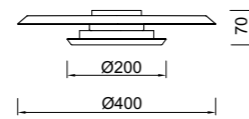

9003 Blanco+Negro-White+Black
LED 18W-3000K-2350lm