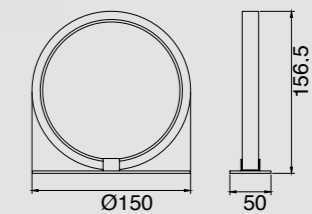

7195 Blanco-White
LED 8W 3000K 640lm

7145 Negro-Black
LED 8W 3000K 640lm

Aluminio/Silicona/Metal-Aluminium/Silicone/Metal 220-240V~ 50/60Hz CRI≥ 80