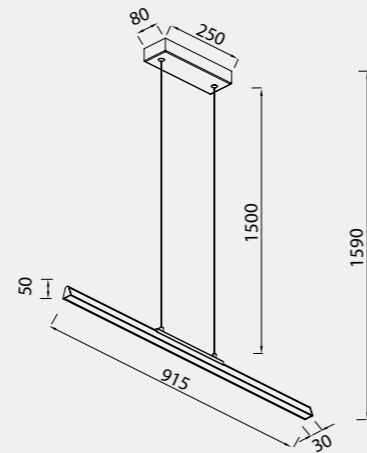

8961 Oro-Gold
LED 54W-3000K-6400lm

Aluminio/metal-Aluminum/metal 220-240V~50/60Hz CRI≥ 80 Cable: Blanco/2x1.5m