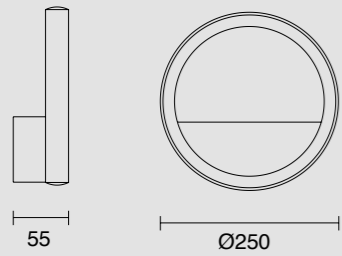

KITESURF

8597 Blanco-White
LED 8W 3000K 640lm

8593 Negro-Black
LED 8W 3000K 640lm