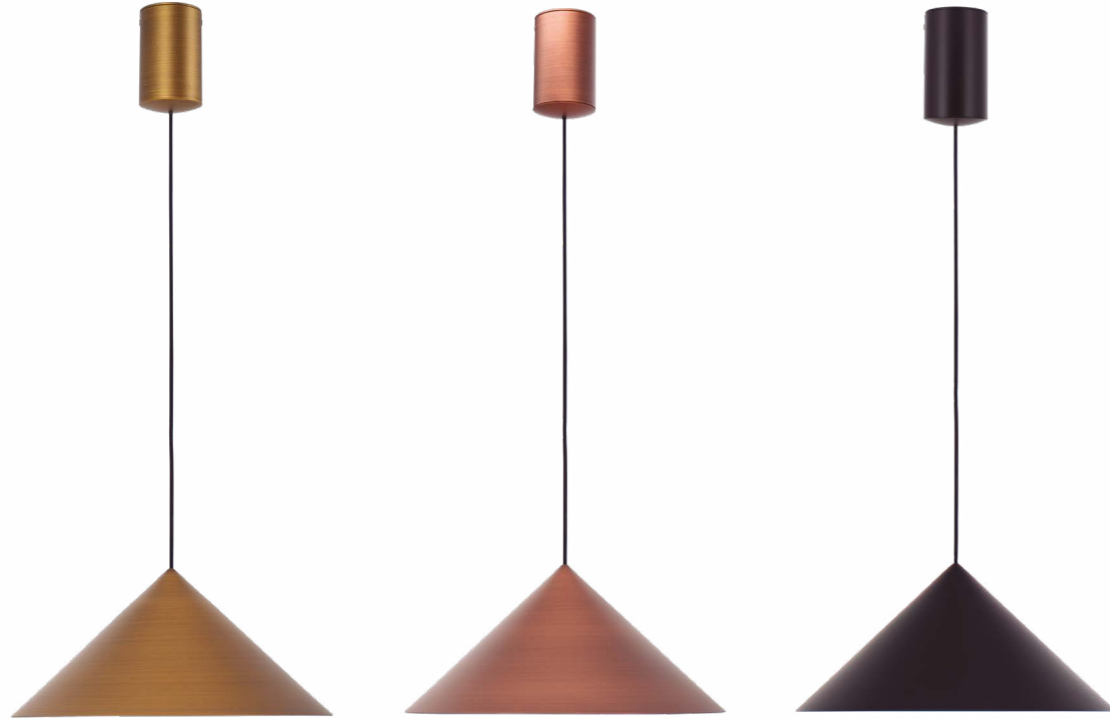

CONO

NEW

9452 Cuero-Leather
LED 10W-3000K-940lm
Dimmable TRIAC

9453 Cobre-Copper
LED 10W-3000K-940lm
Dimmable TRIAC

9454 Negro-Black
LED 10W-3000K-940lm
Dimmable TRIAC

Aluminio/Aluminum 220-240V~50/60Hz CRI≥ 80 Cable: negro/2m