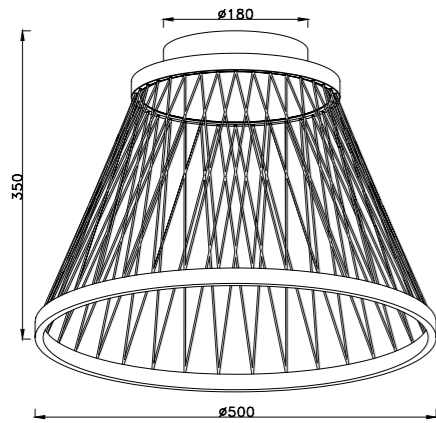

SPIDER

8981 Gris-Grey
LED 43W-3000K-5700lm

Metal/Aluminio/PS-Metal/Aluminum/PS 220-240V~50/60Hz CRI≥ 80