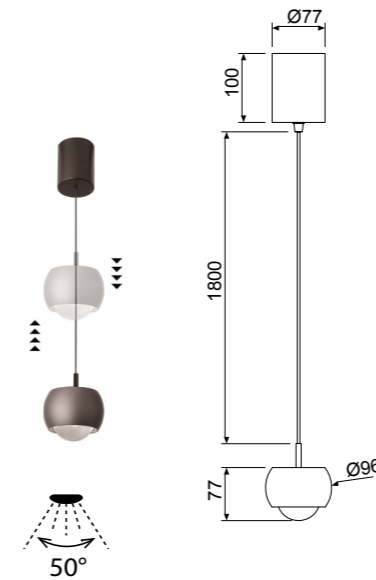

8408 Café-Coffee
LED 12W 3000K 1100lm

MODO DE USO