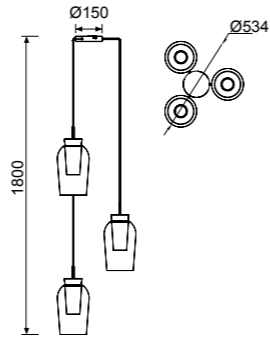

NORA

Negro/Mármol Black/Marble

8283
Cristal cromo
Chrome glass
5L x E27 (no incl)
Class I

8284
Cristal cromo
Chrome glass
3L x E27 (no incl)
Class I

8285
Cristal cromo
Chrome glass
3L x E27 (no incl)
Class I

8286
Cristal cromo
Chrome glass
1L x E27 (no incl)
Class I

8288
Cristal cromo
Chrome glass
1L x E27 (no incl)
Class I

8287
Cristal cromo
Chrome glass
1L x E27 (no incl)
Class I

8289
Cristal cromo
Chrome glass
1L x E27 (no incl)
Class II

8403
Cristal cromo
Chrome glass
1L x E27 (no incl)
Class II

8290
Cristal cromo
Chrome glass
1L x E27 (no incl)
Class II

MODO DE USO

Bombillas recomendadas-Suggested bulbs

E27	K	LED	REF	DIMMABLE
	3000K	9W	R09234	
	4000K	9W	R09235	
	2700K	12W	R09251	
	3000K	12W	R09252	
	4000K	12W	R09253	

Color cable-Wire color Negro/Black 100-240V~ 50/60Hz E27 máx.20W LED