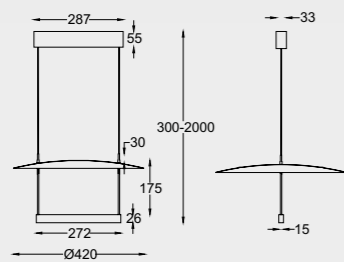

# SUN II

by Mantra team

SUN II

NEW

**9422** Negro-Black  
LED 23W-3000K-2640lm  
DIMMABLE (3-STEP-DIM)

**9423** Negro-Black  
LED 30W-3000K-2920lm  
DIMMABLE (3-STEP-DIM)

**9424** Negro-Black  
LED 39W-3000K-3510lm  
DIMMABLE (3-STEP-DIM)