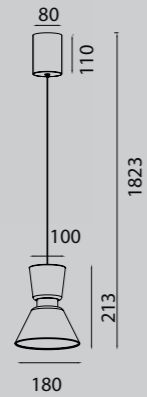

# NEW YORK

NEW

**9215** Oro-Gold  
LED 5W-3000K-740lm

**9216** Oro-Gold  
LED 6W-3000K-960lm

Aluminio-Cristal-Hierro/Aluminum-Glass-Iron 220-240V~50/60Hz CRI ≥ 80

NEW YORK

NEW

**9217** Oro-Gold  
LED 6W-3000K-960lm