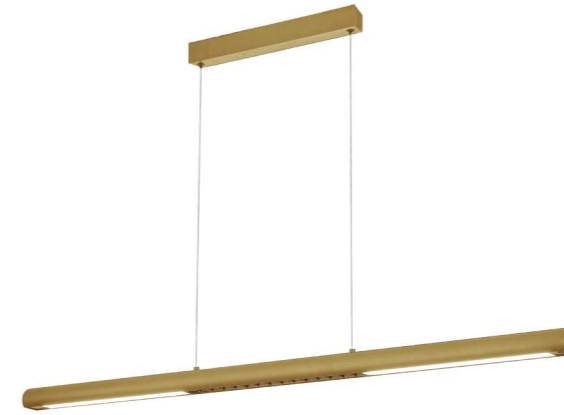

# LINEAL

**9034** Blanco-White  
LED 24W-3000K-2970lm

**9035** Negro-Black  
LED 24W-3000K-2970lm

**9036** Oro-Gold  
LED 24W-3000K-2970lm

Aluminio/Hierro/Acrílico-Aluminum/Iron/Acrylic 220-240V~50/60Hz CRI≥ 80 Cable: Blanco/2x1.5m