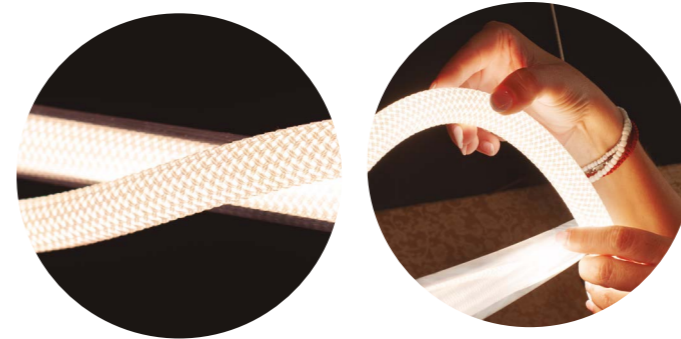

Manguera flexible de silicona
Flexible silicone hose