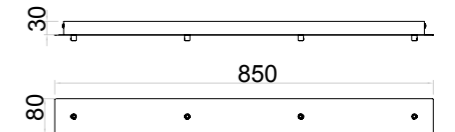

FLORÓN TECHO 4L - CEILING CUP 4L

- **9433**
  Blanco-White
- **9434**
  Cromo-Chrome
- **9460**
  Oro-Gold
- **9461**
  Negro-Black