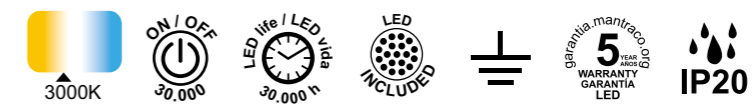

**8934 Oro-Gold**  
LED 40W-3000K-4000lm

**8936 Oro-Gold**  
LED 70W-3000K-7050lm

Metal-Metal 220-240V~50/60Hz CRI≥ 80 Cable: Negro 1.5 m

Metal-Metal 220-240V~50/60Hz CRI≥ 80 Cable: Negro 1.5 m