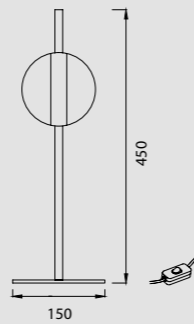

7164 Oro/Negro-Gold/Black
LED 8W 3000K 600lm