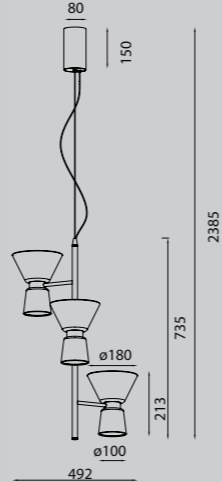

**9218** Oro-Gold  
LED 18W-3000K-2400lm

**9219** Oro-Gold  
LED 24W-3000K-3700lm

Aluminio-Cristal-Hierro/Aluminum-Glass-Iron 220-240V~50/60Hz CRI≥ 80 Cable:blanco 1,5m