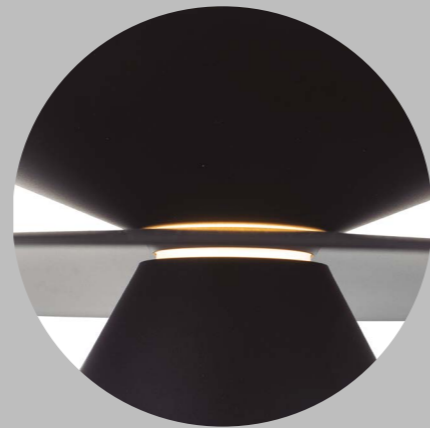

ESTRELLA

NEW

9437 Blanco-White
LED 12W-3000K-1680lm
Dimmable TRIAC

9438 Negro-Black
LED 12W-3000K-1680lm
Dimmable TRIAC

9439 Café oscuro-Dark Coffee
LED 12W-3000K-1680lm
Dimmable TRIAC

9440 Caqui mate-Matt Khaki
LED 12W-3000K-1680lm
Dimmable TRIAC