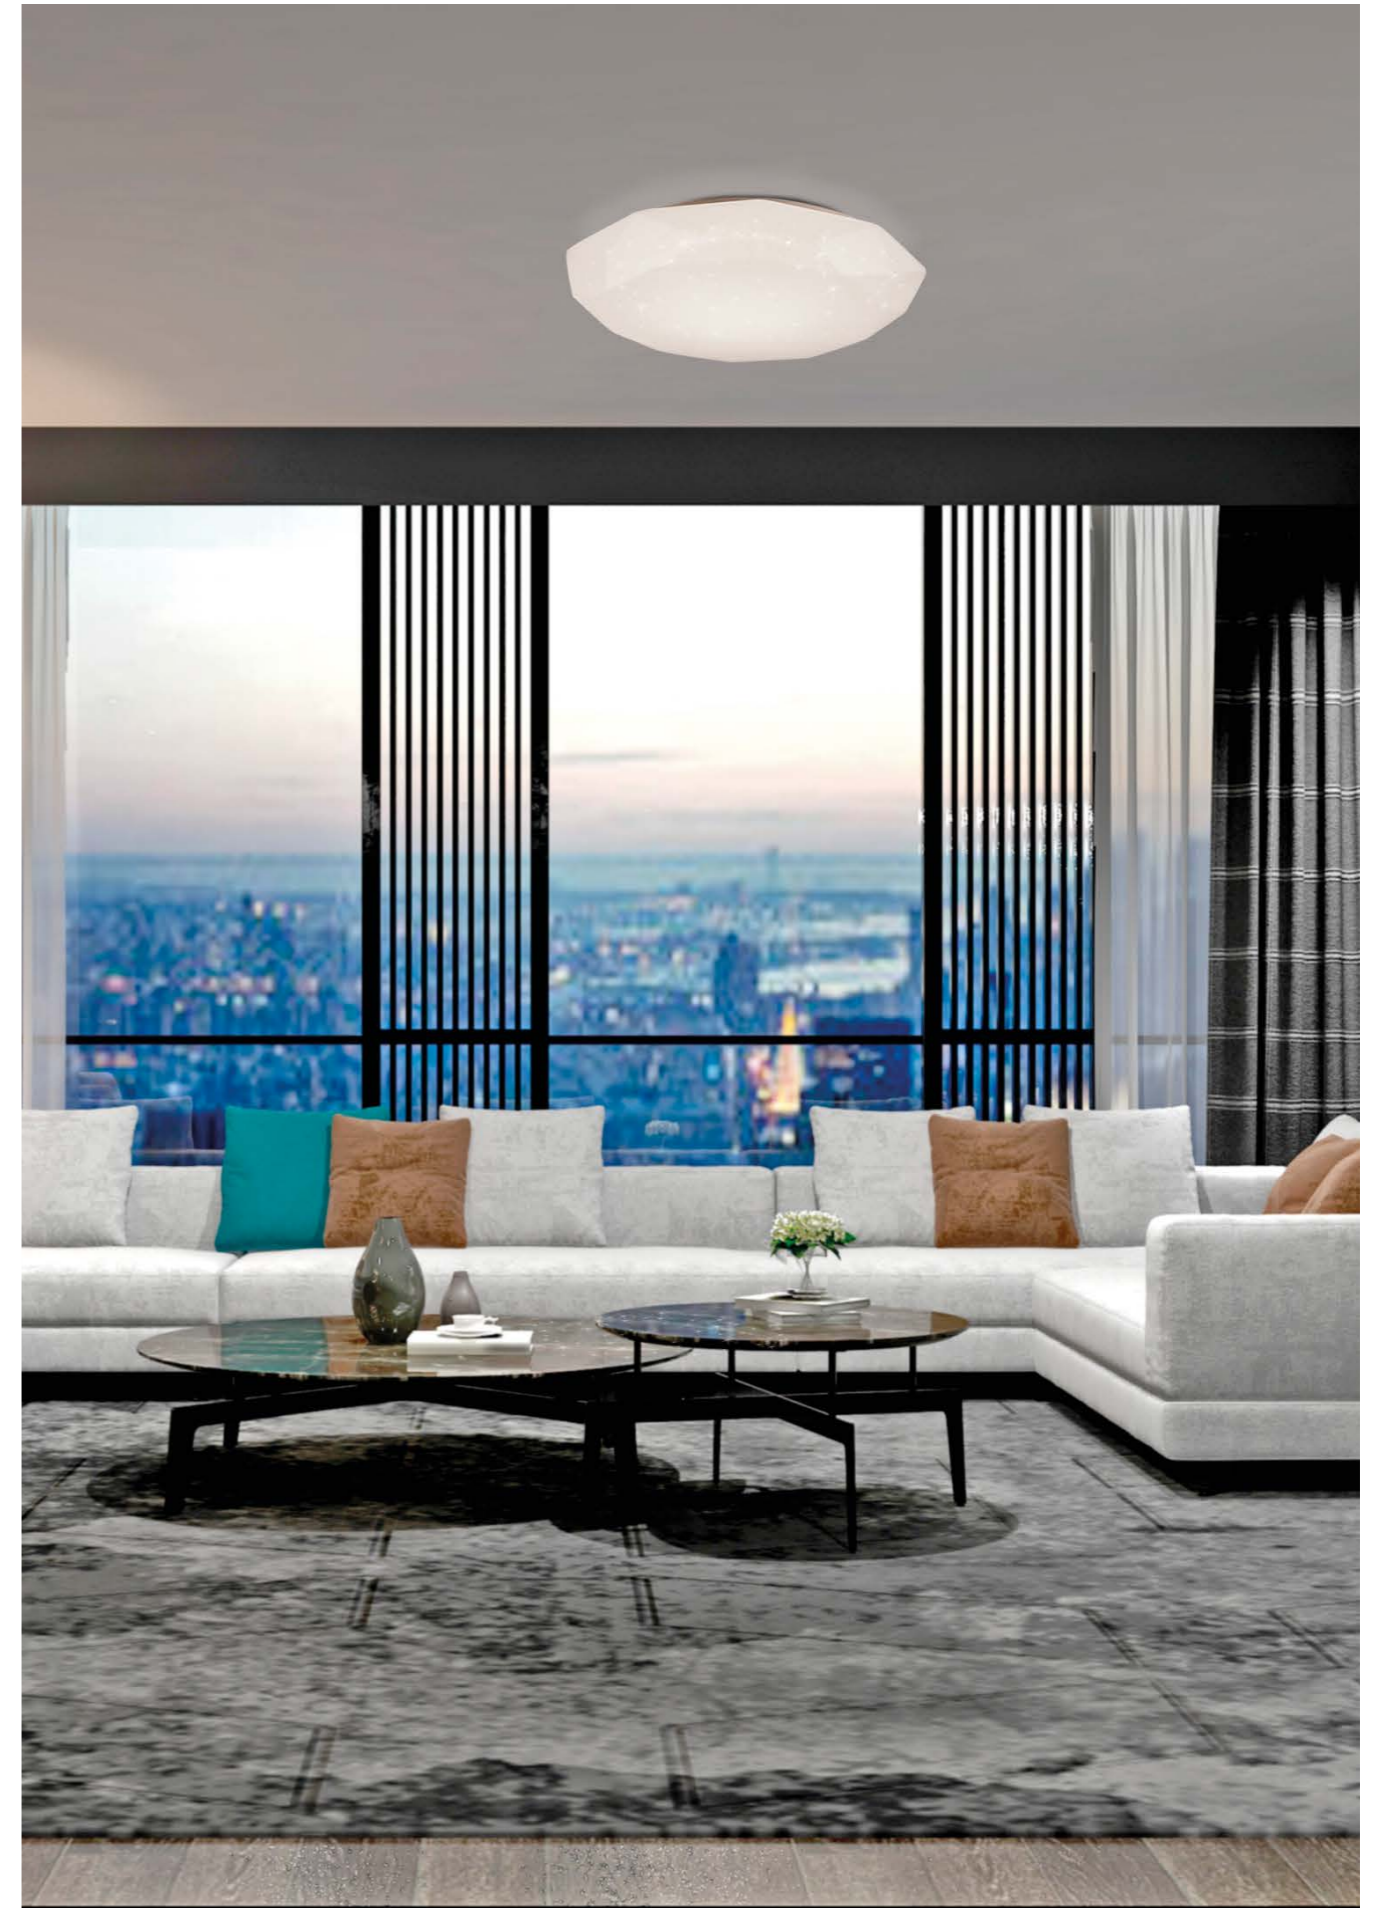

DIAMANTE II

5935 Blanco-White
LED 54W 3000K 3900lm

5936 Blanco-White
LED 36W 3000K 2600lm

5970 Blanco-White
LED 54W 5000K 4000lm

5971 Blanco-White
LED 36W 5000K 2700lm

5000K 3000K
ON / OFF
LED life / LED vida
LED INCLUDED
5 años de garantía
WARRANTY GARANTIA LED
IP20

Metal/Acrílico-Metal/Acrylic 220-240V~ 50/60Hz