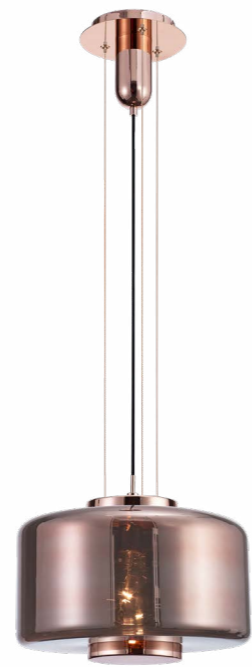

JARRAS

6190 Cobre-Copper
1x E27 máx.20W LED (no incl)

Bombillas recomendadas-Suggested bulbs

E27	K	LED	REF	DIMMABLE
➔	3000K	9W	R09234	
➔	4000K	9W	R09235	
➔	2200K	8W	R09205	CUT PHASE
➔	2200K	6,5W	R09230	
➔	2700K	12W	R09251	CUT PHASE
➔	3000K	12W	R09252	CUT PHASE
➔	4000K	12W	R09253	CUT PHASE

Bombillas recomendadas-Suggested bulbs

E27	K	LED	REF	DIMMABLE
➔	3000K	9W	R09234	
➔	4000K	9W	R09235	
➔	2200K	8W	R09205	CUT PHASE
➔	2200K	6,5W	R09230	
➔	2700K	12W	R09251	CUT PHASE
➔	3000K	12W	R09252	CUT PHASE
➔	4000K	12W	R09253	CUT PHASE

MODO DE USO