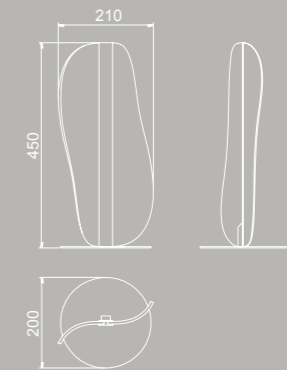

Registered N° 008635742-0001