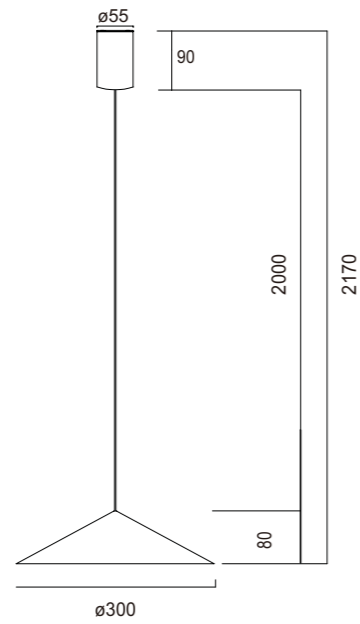

CONO

NEW

9455 Cuero-Leather
LED 10W-3000K-940lm
Dimmable TRIAC

9456 Cobre-Copper
LED 10W-3000K-940lm
Dimmable TRIAC

9457 Negro-Black
LED 10W-3000K-940lm
Dimmable TRIAC