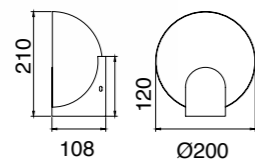

8591 Oro-Gold
LED 5W 3000K 400lm

Acero/Steel 220-240V~ 50/60Hz CRI≥ 80