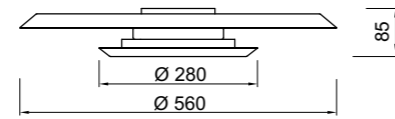

# TINA

**9002** Blanco+Negro-White+Black  
LED 24W-3000K-2900lm

**9003** Blanco+Negro-White+Black  
LED 18W-3000K-2350lm

**9005** Blanco+Negro-White+Black  
LED 12W-3000K-1600lm

**9004** Blanco+Negro-White+Black  
LED 12W 3000K 1600lm