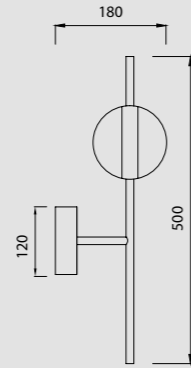

CUBA

7163 Oro/Negro-Gold/Black
LED 8W 3000K 600lm