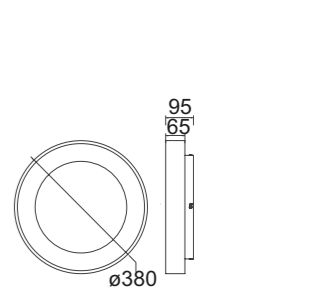

warm white 2700K natural 4000K cool white 5000K
Dimmable
Remote Control RF
ON / OFF 30,000
LED life / LED life 30,000 h
LED INCLUDED
5 años WARRANTY GARANTIA LED
IP20