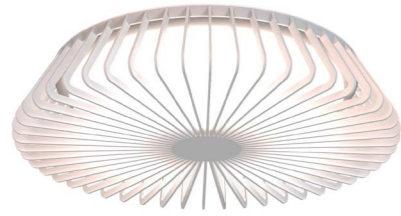

HIMALAYA

7966 Blanco-White
LED 56W 2700K-5000K 2500lm