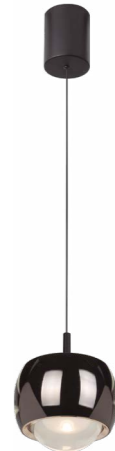

8407 Cromo negro-Black chrome
LED 12W 3000K 1100lm