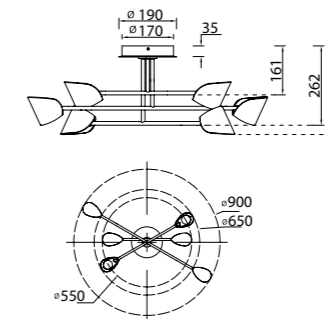

7581 Negro-Black
LED 45W 3000K 3200lm