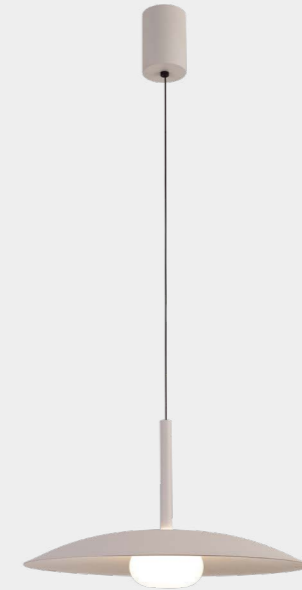

# LIDIA

**8975** Negro-Black  
LED 12W-3000K-1550lm

**8976** Oro mate-Matte gold  
LED 12W-3000K-1550lm

**8977** Gris oscuro-Dark grey  
LED 12W-3000K-1550lm

**8978** Café-Coffee  
LED 12W-3000K-1550lm

**8979** Blanco-White  
LED 12W-3000K-1550lm