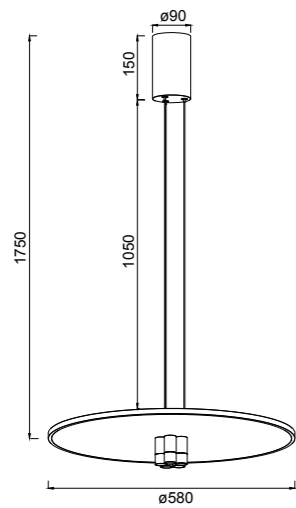

NÓMADA

8982 Negro/Oro-Gold/Black
LED 42W-3000K-5200lm

8983 Negro/Oro-Gold/Black
LED 33W-3000K-4350lm