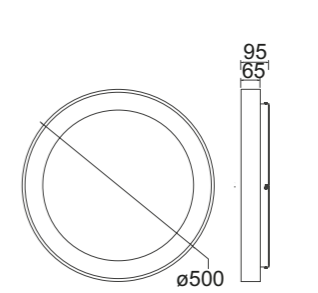

warm white 2700K natural 4000K cool white 5000K
Dimmable
Remote Control RF
ON / OFF 30,000
LED life / LED life 30,000 h
LED INCLUDED
5 años WARRANTY GARANTIA LED
IP20