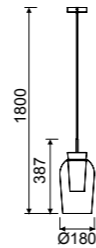

NORA

Negro/Mármol Black/Marble

8283
Cristal cromo
Chrome glass
5L x E27 (no incl)
Class I

8284
Cristal cromo
Chrome glass
3L x E27 (no incl)
Class I

8285
Cristal cromo
Chrome glass
3L x E27 (no incl)
Class I

8286
Cristal cromo
Chrome glass
1L x E27 (no incl)
Class I

8288
Cristal cromo
Chrome glass
1L x E27 (no incl)
Class I

8287
Cristal cromo
Chrome glass
1L x E27 (no incl)
Class I

8289
Cristal cromo
Chrome glass
1L x E27 (no incl)
Class II

8403
Cristal cromo
Chrome glass
1L x E27 (no incl)
Class II

8290
Cristal cromo
Chrome glass
1L x E27 (no incl)
Class II

MODO DE USO

Bombillas recomendadas-Suggested bulbs

E27	K	LED	REF	DIMMABLE
	3000K	9W	R09234	
	4000K	9W	R09235	
	2700K	12W	R09251	
	3000K	12W	R09252	
	4000K	12W	R09253	

Color cable-Wire color Negro/Black 100-240V~ 50/60Hz E27 máx.20W LED