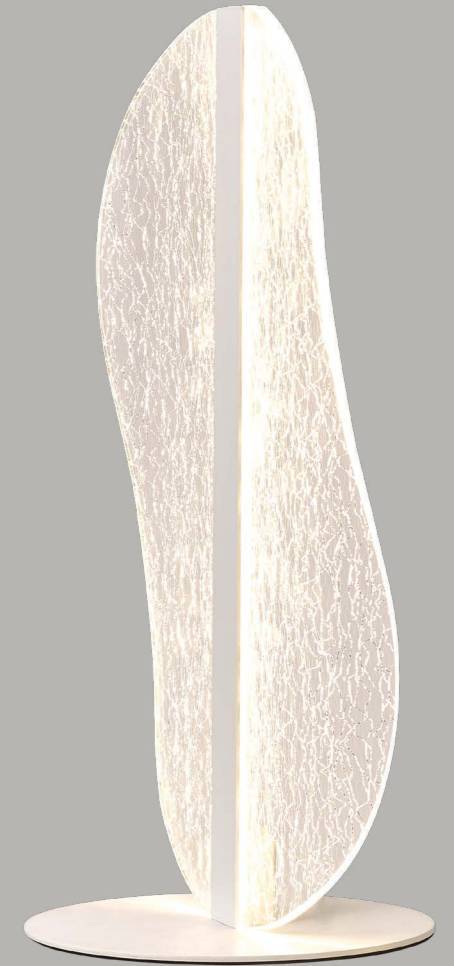

Registered N° 008635742-0001

Metal/Acrílico-Metal/Acrylic 220-240V~ 50/60Hz CRI≥ 80 Registered N° 008635742-0001

Metal/Acrílico-Metal/Acrylic 220-240V~ 50/60Hz CRI≥ 80