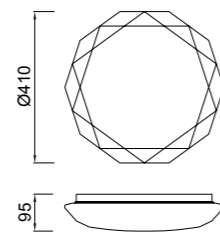

5000K 3000K
ON / OFF
LED life / LED vida
LED INCLUDED
5 años de garantía
WARRANTY GARANTIA LED
IP20

Metal/Acrílico-Metal/Acrylic 220-240V~ 50/60Hz