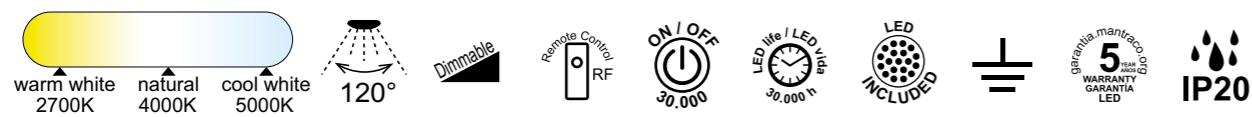

**7565** Madera-Wood  
LED 80W 2700K-5000K 3900lm

**8037** Oro-Gold  
LED 80W 2700K-5000K 3900lm

**7568** Madera-Wood  
LED 56W 2700K-5000K 2500lm

**8038** Oro-Gold  
LED 56W 2700K-5000K 2500lm

R00129

R00129