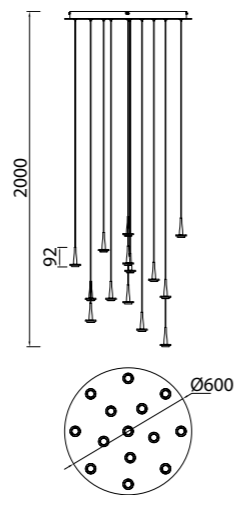

# ANDRÓMEDA

**8932 Oro-Gold**  
LED 25W-3000K-2500lm

**8933 Oro-Gold**  
LED 40W-3000K-4000lm

**8935 Oro-Gold**  
LED 70W-3000K-7050lm

**8937 Oro-Gold**  
LED 120W-3000K-12100lm

**8931 Oro-Gold**  
LED 5W-3000K-500lm