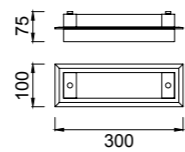

TUBE

5534 Cromo-Chrome
LED 8W 4000K 680lm