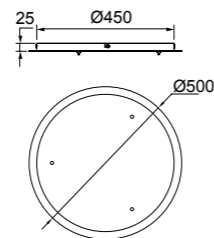

FLORÓN TECHO 3L - CEILING CUP 3L

- **8261**
  Blanco-White
- **8271**
  Cromo-Chrome
- **8266**
  Oro-Gold
- **8515**
  Negro-Black