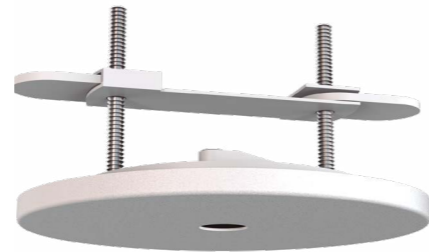

# TONIC

Florón empotrable-Recessed base

| REFERENCE | FINISH              |
|-----------|---------------------|
| 7855      | Blanco-White        |
| 7856      | Negro-Black         |
| 7857      | Plata-Silver        |
| 7858      | Oro-Gold            |
| 7859      | Cuero-Antique Brass |