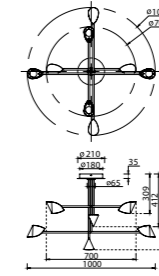

# CAPUCCINA

**7585** Negro-Black  
LED 8,5W 3000K 600lm

**7584** Negro-Black  
LED 8,5W 3000K 610lm

**7587** Negro-Black  
LED 8,5W 3000K 610lm

**7578** Negro-Black  
LED 61,5W 3000K 4000lm

**7579** Negro-Black  
LED 45W 3000K 3100lm