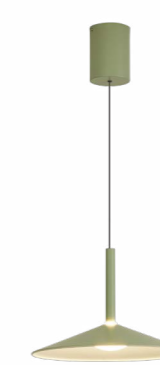

**7896** Café-Coffee  
LED 9W 3000K 800lm

**7893** Ceniza-Grey  
LED 16W 3000K 1200lm

**7898** Verde-Green  
LED 16W 3000K 1200lm

**7897** Ceniza-Grey  
LED 9W 3000K 800lm

**7899** Verde-Green  
LED 9W 3000K 800lm