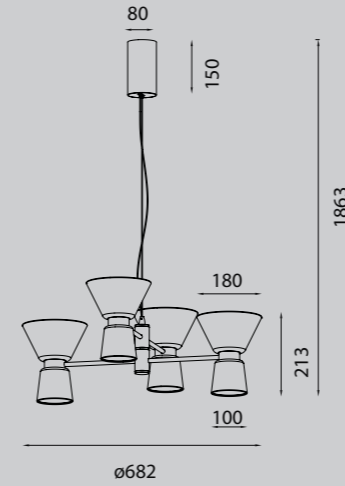

NEW YORK

NEW

9219 Oro-Gold
LED 24W-3000K-3700lm

Aluminio-Cristal-Hierro/Aluminum-Glass-Iron 220-240V~50/60Hz CRI≥ 80 Cable:blanco 1,5m