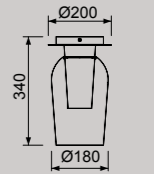

8399

Cristal transparente
Transparent glass
1L x E27 (not included)