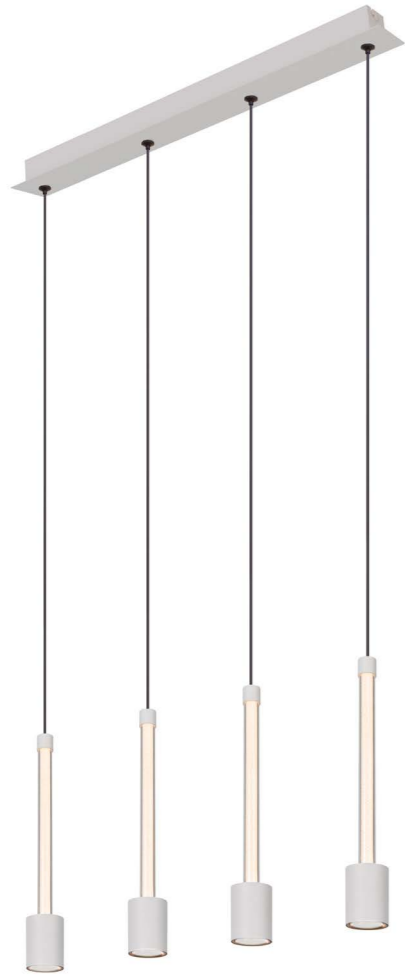

FUGAZ **NEW**

Florón/Plate
Ref 9378-4L

Colgante/Pendant
9328 x 4

MODULAR LIGHTS