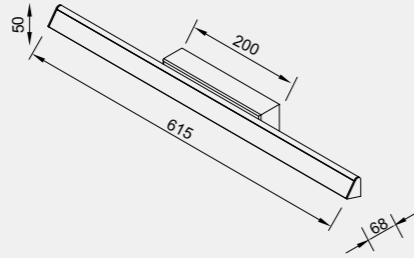

LINEAL

8962 Blanco-White
LED 22W-3000K-3050lm

8963 Negro-Black
LED 22W-3000K-3050lm

8964 Oro-Gold
LED 22W-3000K-3050lm