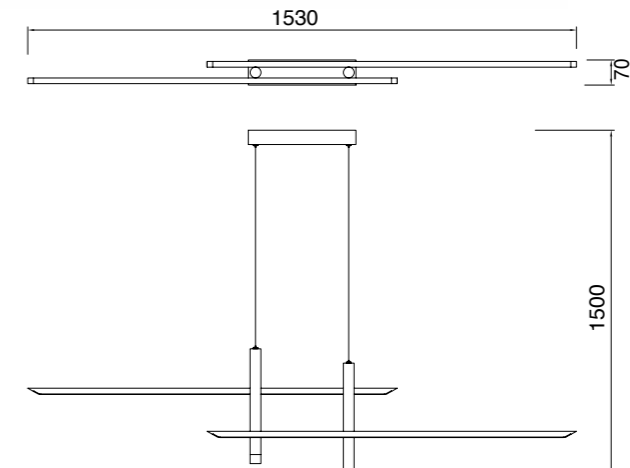

# ESPARTA

**7980** Blanco+Oro-White+Gold  
LED 30W 3000K 1400lm

**7981** Negro+Oro-Black+Gold  
LED 30W 3000K 1400lm

**7982** Blanco+Oro-White+Gold  
LED 50W 3000K 2100lm

**7983** Negro+Oro-Black+Gold  
LED 50W 3000K 2100lm