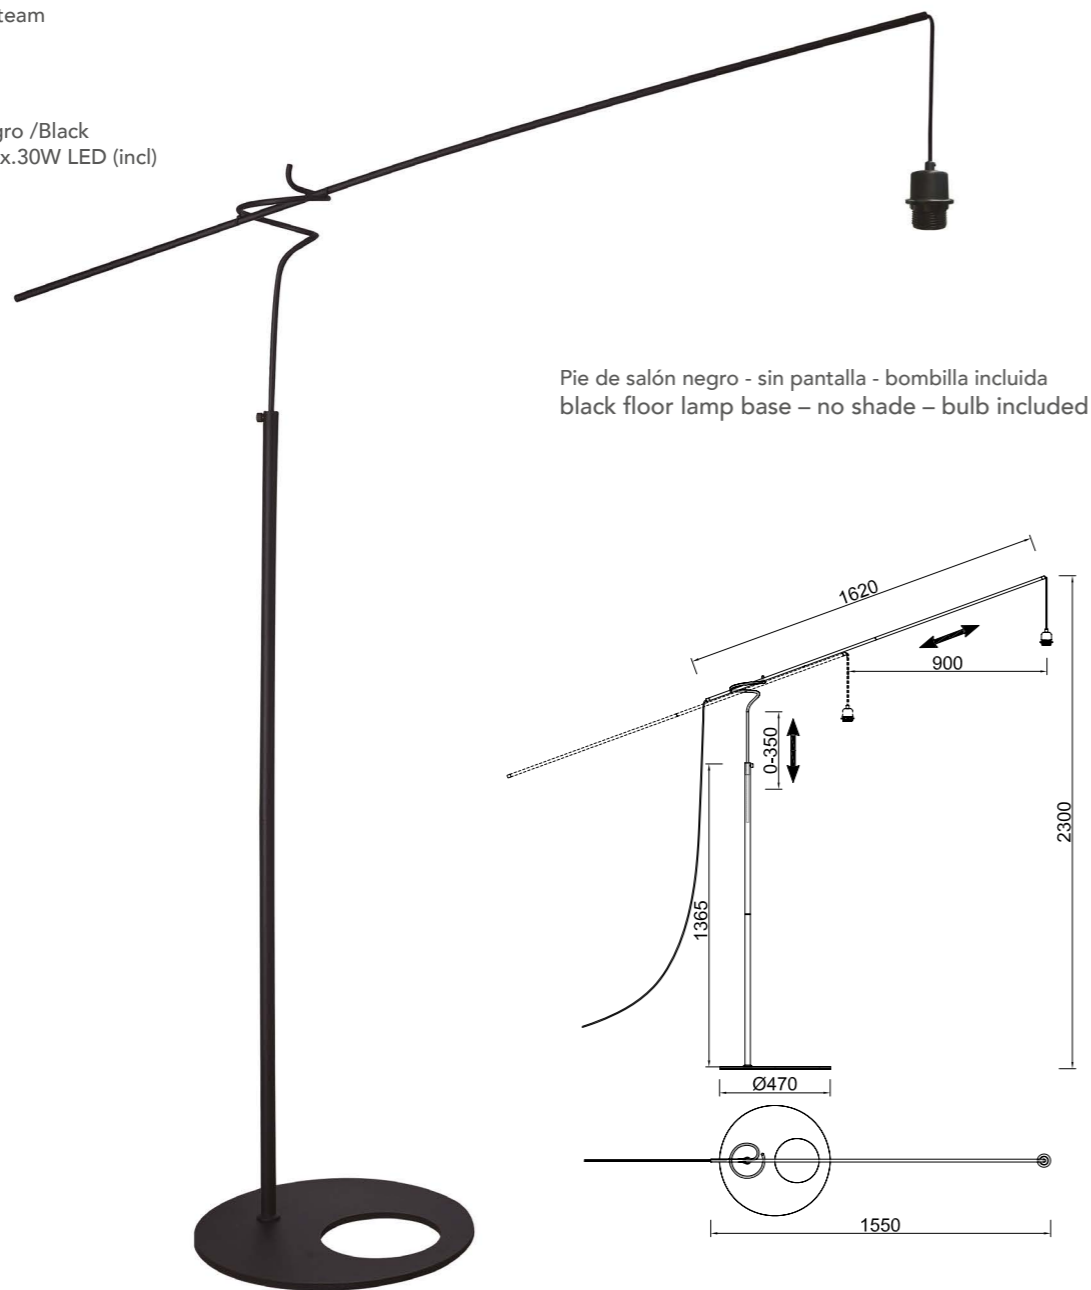

RUTI
by Mantra team

9445 Negro /Black
1x E27 máx.30W LED (incl)

NEW

Pie de salón negro - sin pantalla - bombilla incluida
black floor lamp base - no shade - bulb included

Tela/Acero-Fabric/Steel 100-240V~ 50/60Hz