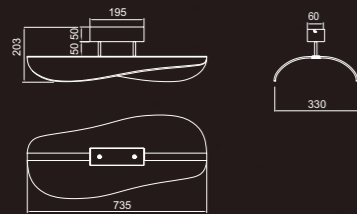

7835 Blanco-White
LED 40W 3000K 2450lm