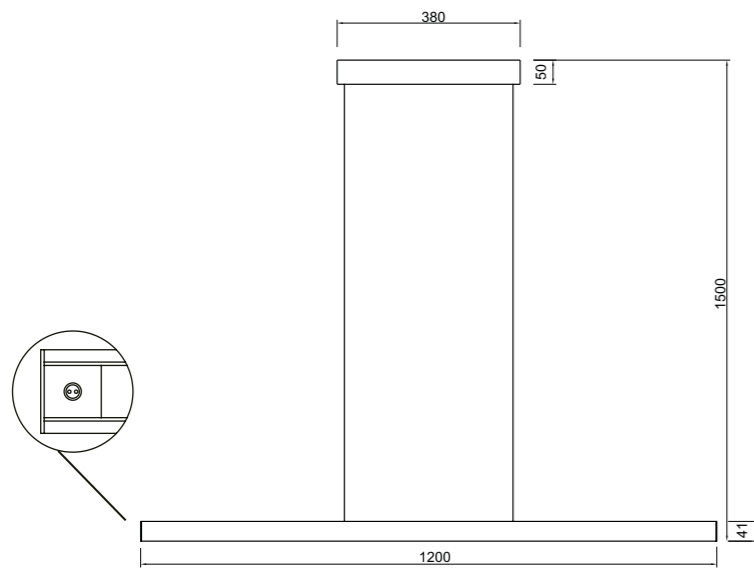

# LINEAL

**9034** Blanco-White  
LED 24W-3000K-2970lm

**9035** Negro-Black  
LED 24W-3000K-2970lm

**9036** Oro-Gold  
LED 24W-3000K-2970lm

Aluminio/Hierro/Acrílico-Aluminum/Iron/Acrylic 220-240V~50/60Hz CRI≥ 80 Cable: Blanco/2x1.5m