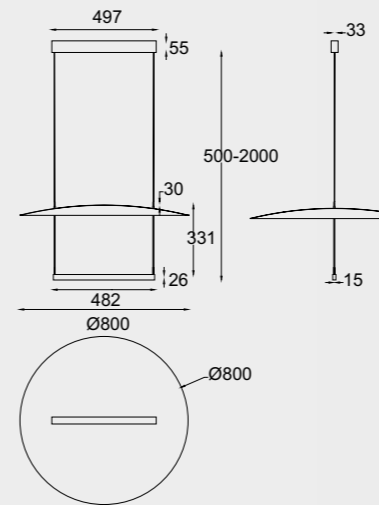

# SUN II

by Mantra team

SUN II

NEW

**9422** Negro-Black  
LED 23W-3000K-2640lm  
DIMMABLE (3-STEP-DIM)

**9423** Negro-Black  
LED 30W-3000K-2920lm  
DIMMABLE (3-STEP-DIM)

**9424** Negro-Black  
LED 39W-3000K-3510lm  
DIMMABLE (3-STEP-DIM)