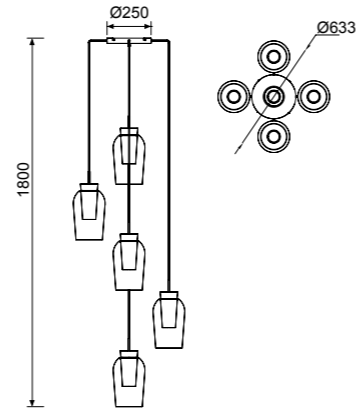

NORA

Negro/Mármol Black/Marble

8283
Cristal cromo
Chrome glass
5L x E27 (no incl)
Class I

8284
Cristal cromo
Chrome glass
3L x E27 (no incl)
Class I