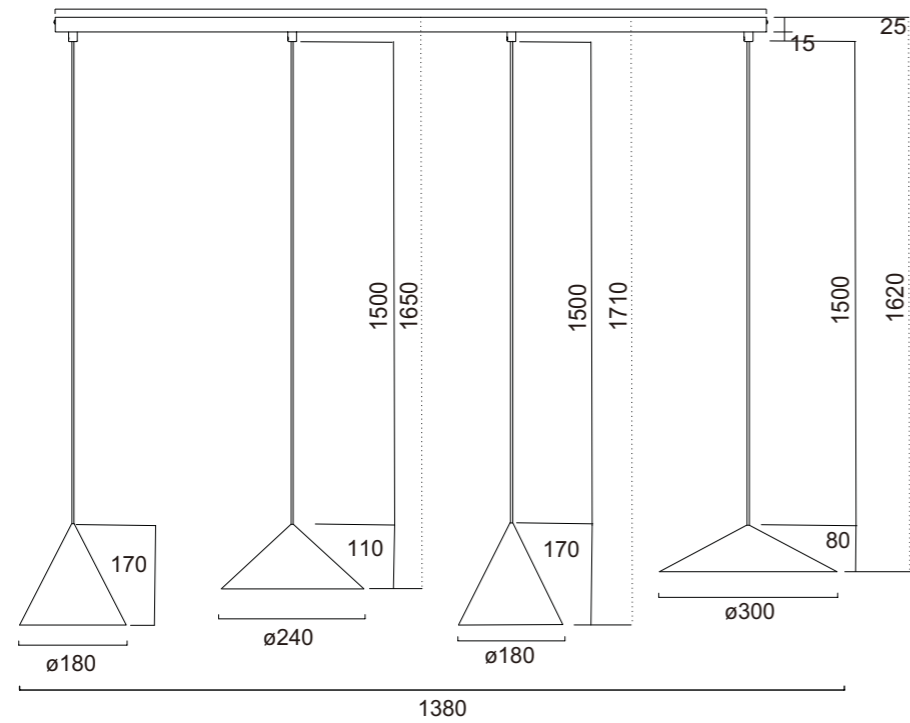

CONO

NEW

9458 Negro-Black
LED 20W-3000K-1850lm
Dimmable TRIAC

Aluminio/Aluminum 220-240V~50/60Hz CRI≥ 80 Cable: negro/2m