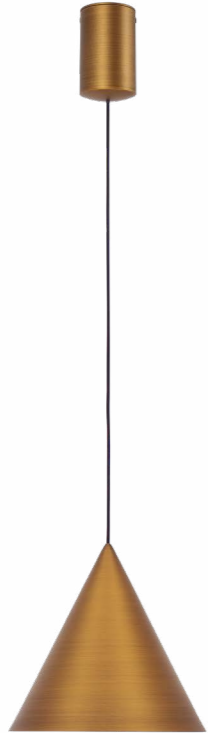

# CONO

NEW

**9449** Cuero-Leather  
LED 10W-3000K-940lm  
Dimmable TRIAC

**9450** Cobre-Copper  
LED 10W-3000K-940lm  
Dimmable TRIAC

**9451** Negro-Black  
LED 10W-3000K-940lm  
Dimmable TRIAC

Aluminio/Aluminum 220-240V~50/60Hz CRI≥ 80 Cable: negro/2m