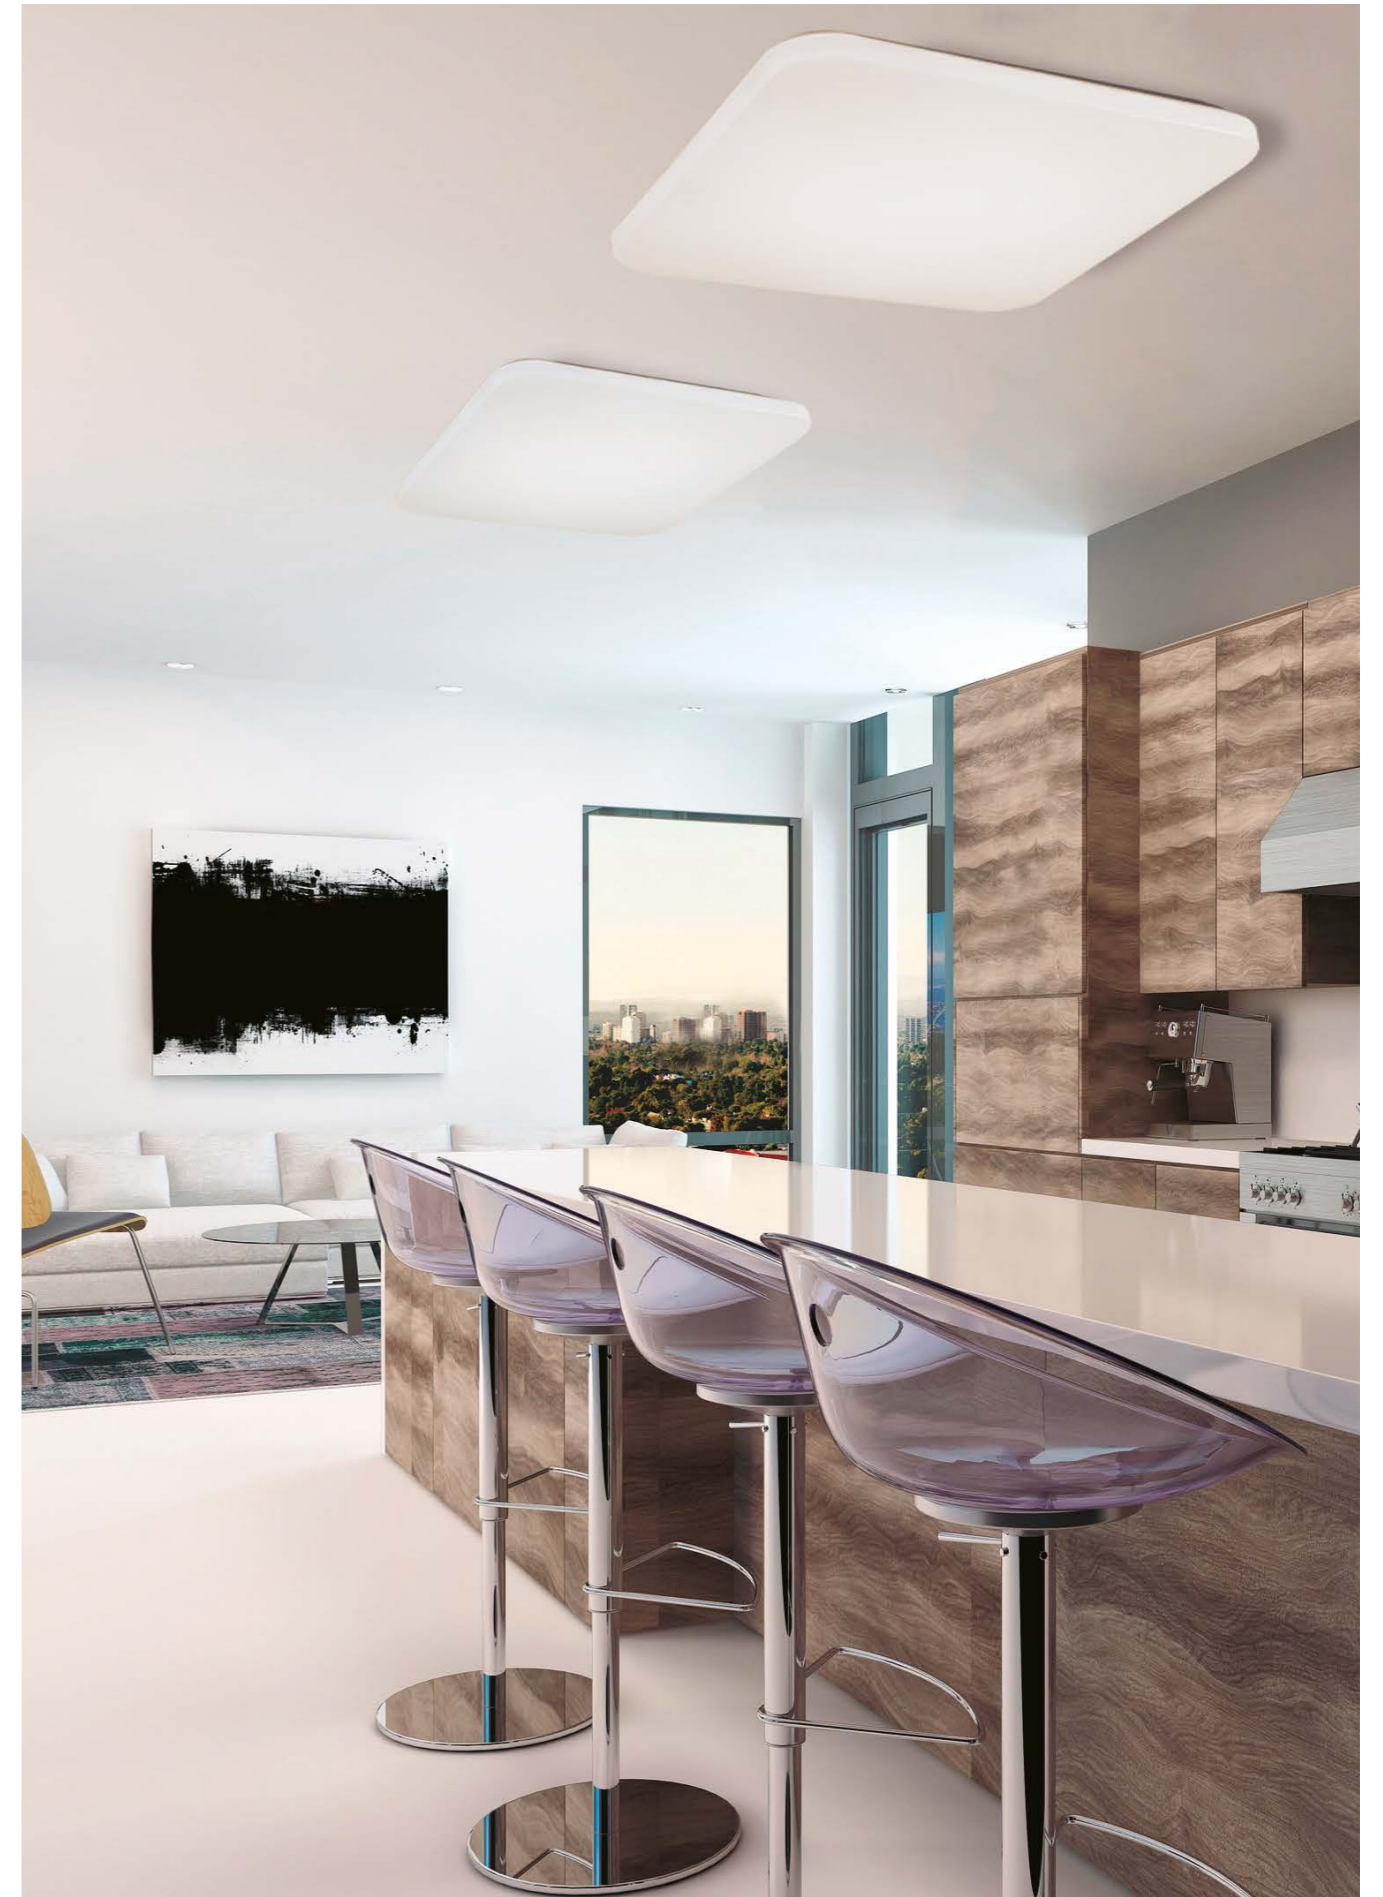

# QUATRO II

**6245** Blanco-White  
LED 60W 5000K 4000lm

**6244** Blanco-White  
LED 45W 5000K 3000lm

**6243** Blanco-White  
LED 30W 5000K 2000lm

Metal/Acrílico-Metal/Acrylic 220-240V~ 50/60Hz OAMI 002237214-0007