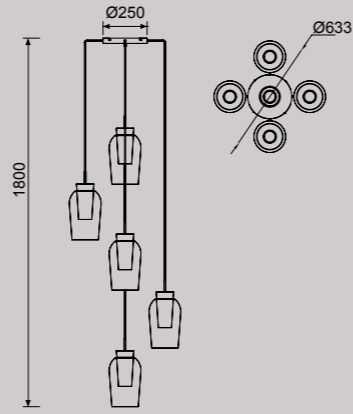

NORA

Blanco/Madera White/Wood

8275
Cristal transparente
Transparent glass
5L x E27 (no incl)
Class I

8276
Cristal transparente
Transparent glass
3L x E27 (no incl)
Class I