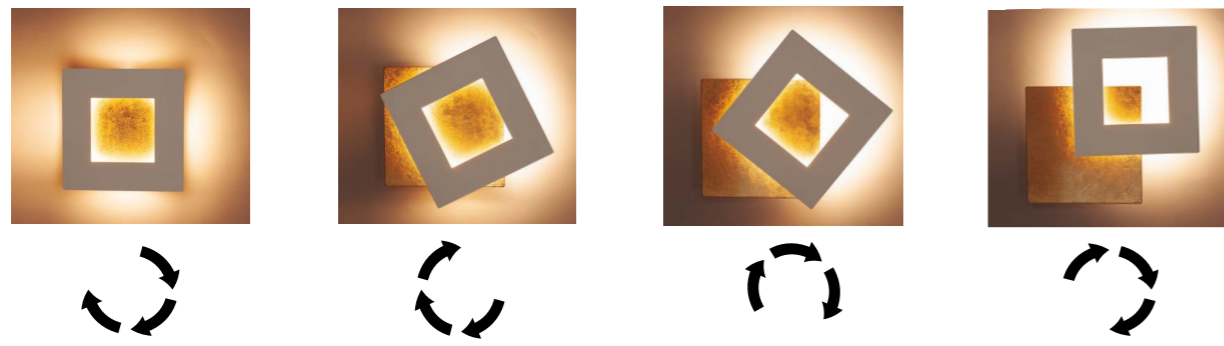

DALIA

REFERENCE	K	LED WATT	LUMENS	FINISH	SIZES	MOTION-ROTATE
8110	3000K	12W	840lm	Blanco-White	140 x 140	
8111	3000K	12W	840lm	Blanco+Oro-White+Gold	140 x 140	
8112	3000K	12W	840lm	Negro+Oro-Black+Gold	140 x 140	
8113	3000K	12W	840lm	Corten+Oro-Corten+Gold	140 x 140	
8114	3000K	18W	1260lm	Blanco-White	180 x 180	
8115	3000K	18W	1260lm	Blanco+Oro-White+Gold	180 x 180	
8116	3000K	18W	1260lm	Negro+Oro-Black+Gold	180 x 180	
8117	3000K	18W	1260lm	Corten+Oro-Corten+Gold	180 x 180	
8118	3000K	24W	1680lm	Blanco-White	220 x 220	
8119	3000K	24W	1680lm	Blanco+Oro-White+Gold	220 x 220	
8120	3000K	24W	1680lm	Negro+Oro-Black+Gold	220 x 220	
8121	3000K	24W	1680lm	Corten+Oro-Corten+Gold	220 x 220	
8143	3000K	40W	2800lm	Blanco-White	400 x 400	
8144	3000K	40W	2800lm	Blanco+Oro-White+Gold	400 x 400	
8145	3000K	40W	2800lm	Negro+Oro-Black+Gold	400 x 400	
8146	3000K	40W	2800lm	Corten+Oro-Corten+Gold	400 x 400