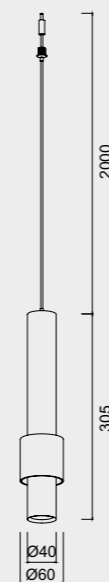

MODULAR LIGHTS **NEW**

FUGAZ

CLIFTON

9328 Blanco-White
LED 6W 3000K 700lm

9329 Negro-Black
LED 6W 3000K 700lm

9330 Camel-Camel
LED 6W 3000K 700lm

9331 Oro-Gold
LED 6W 3000K 700lm

9341 Blanco-White
LED 5,5W 3000K 460lm

9342 Negro+Oro-Black+Gold
LED 5,5W 3000K 460lm