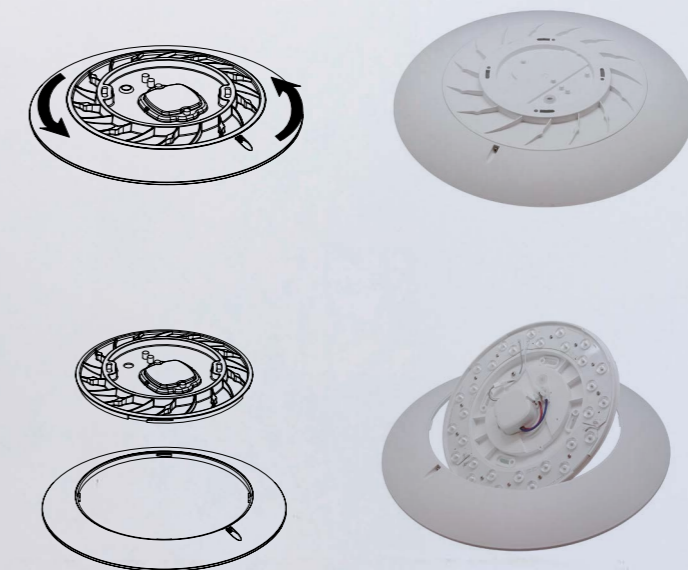

SLIM

7972 Blanco-White
LED 16W 3000K 1300lm

7971 Blanco-White
LED 16W 4000K 1400lm

7970 Blanco-White
LED 16W 5000K 1440lm

7975 Blanco-White
LED 24W 3000K 2050lm

7974 Blanco-White
LED 24W 4000K 2150lm

7973 Blanco-White
LED 24W 5000K 2200lm

7978 Blanco-White
LED 50W 3000K 4150lm

7977 Blanco-White
LED 50W 4000K 4250lm

7976 Blanco-White
LED 50W 5000K 4300lm

Acrílico/Acrylic 220-240V~ 50/60Hz CRI≥ 80

MODO DE USO