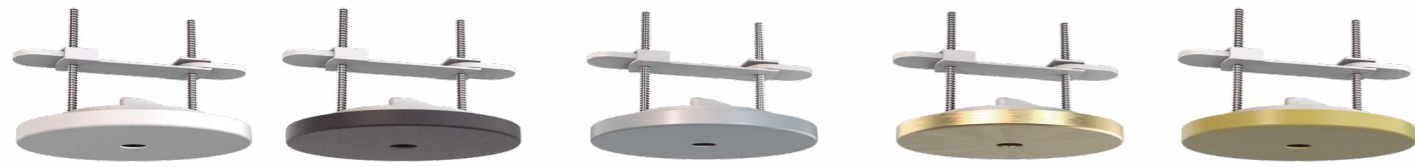

# TONIC

Florón empotrable-Recessed base

| REFERENCE | FINISH              |
|-----------|---------------------|
| 7855      | Blanco-White        |
| 7856      | Negro-Black         |
| 7857      | Plata-Silver        |
| 7858      | Oro-Gold            |
| 7859      | Cuero-Antique Brass |