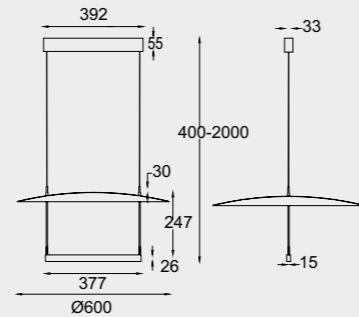

# SUN II

by Mantra team

SUN II

NEW

**9422** Negro-Black  
LED 23W-3000K-2640lm  
DIMMABLE (3-STEP-DIM)

**9423** Negro-Black  
LED 30W-3000K-2920lm  
DIMMABLE (3-STEP-DIM)

**9424** Negro-Black  
LED 39W-3000K-3510lm  
DIMMABLE (3-STEP-DIM)