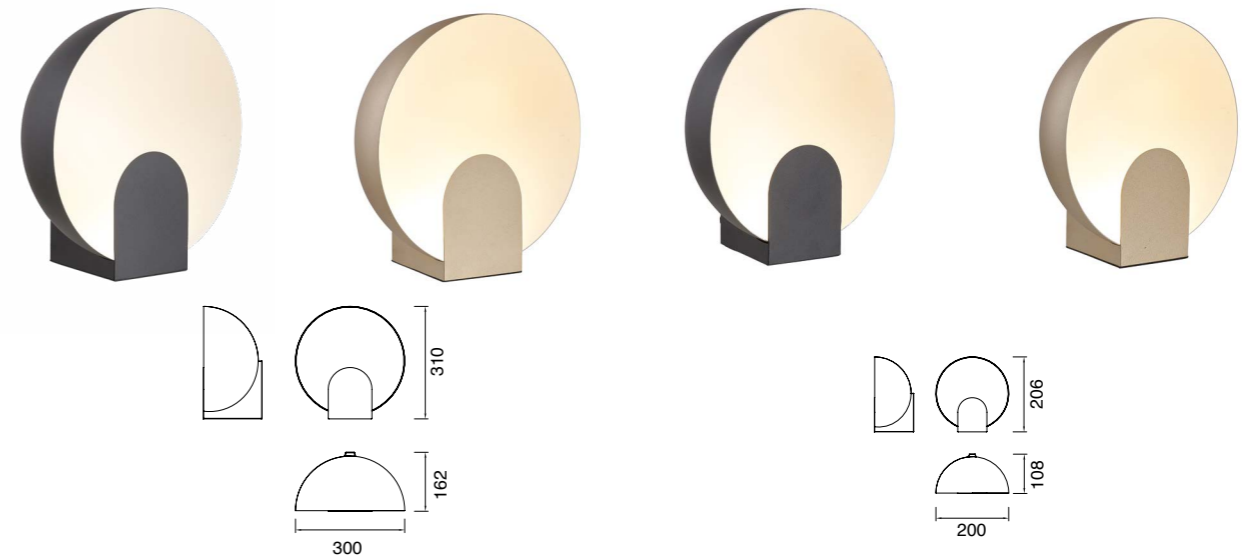

# ÓCULO

**8431 Negro-Black**  
LED 12W 3000K 1080lm

**8432 Oro-Gold**  
LED 12W 3000K 1080lm

**8433 Negro-Black**  
LED 5W 3000K 400lm

**8434 Oro-Gold**  
LED 5W 3000K 400lm

**8590 Negro-Black**  
LED 5W 3000K 400lm