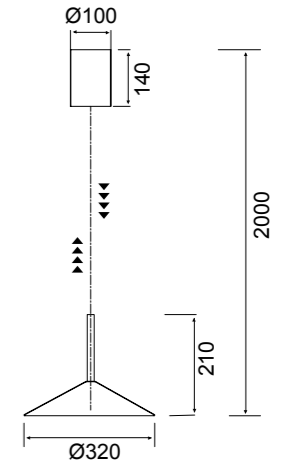

**7896** Café-Coffee  
LED 9W 3000K 800lm

**7893** Ceniza-Grey  
LED 16W 3000K 1200lm

**7898** Verde-Green  
LED 16W 3000K 1200lm

**7897** Ceniza-Grey  
LED 9W 3000K 800lm

**7899** Verde-Green  
LED 9W 3000K 800lm