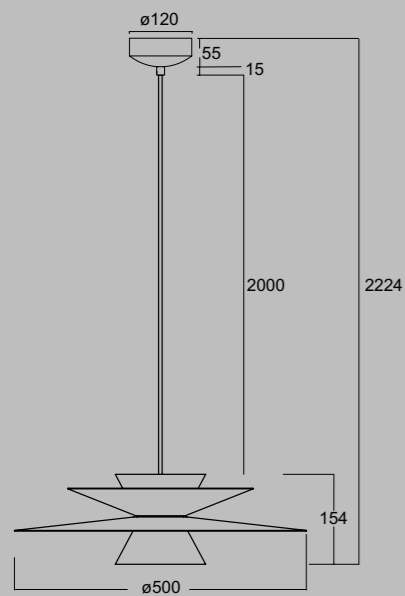

ESTRELLA

NEW

9437 Blanco-White
LED 12W-3000K-1680lm
Dimmable TRIAC

9438 Negro-Black
LED 12W-3000K-1680lm
Dimmable TRIAC

9439 Café oscuro-Dark Coffee
LED 12W-3000K-1680lm
Dimmable TRIAC

9440 Caqui mate-Matt Khaki
LED 12W-3000K-1680lm
Dimmable TRIAC