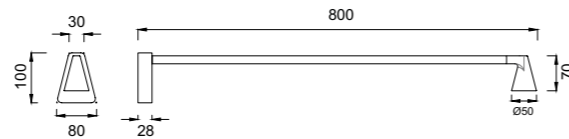

# ÁFRICA

NEW

**9411** Negro-Black  
LED 5W-3000K-450lm

**9412** Negro-Black  
LED 5W-3000K-450lm

**9413** Negro-Black  
LED 5W-3000K-450lm

**9414** Negro-Black  
LED 5W-3000K-450lm

Aluminio-Aluminum 220-240V~50/60Hz CRI≥ 80