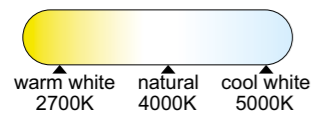

PC/Acrílico-PC/Acrylic 220-240V~ 50/60Hz CRI≥ 80-R00129 Incluido Registered N° 007663331-0019