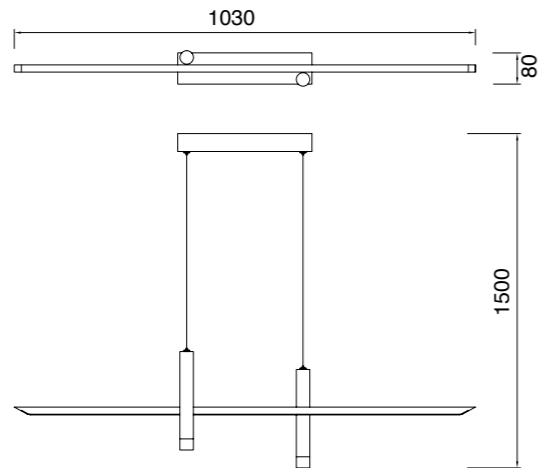

# ESPARTA

**7980** Blanco+Oro-White+Gold  
LED 30W 3000K 1400lm

**7981** Negro+Oro-Black+Gold  
LED 30W 3000K 1400lm

**7982** Blanco+Oro-White+Gold  
LED 50W 3000K 2100lm

**7983** Negro+Oro-Black+Gold  
LED 50W 3000K 2100lm