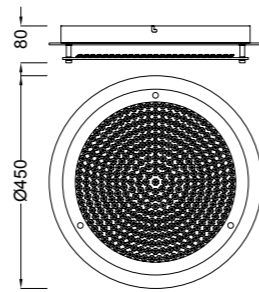

CRYSTAL LED MIRROR

5090 Cromo-Chrome
LED 12W 4000K1200lm

5091 Cromo-Chrome
LED 18W 4000K 1800lm

5092 Cromo-Chrome
LED 21W 4000K 2100lm