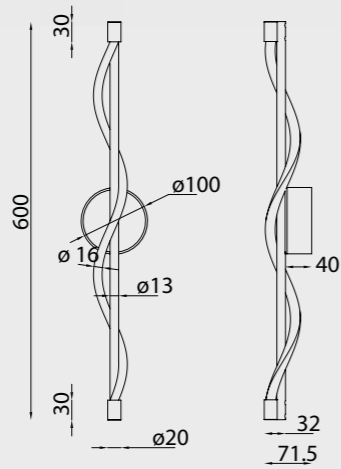

FUGAZ

NEW

9552 Negro-Black
LED 7W-3000K-840lm

9551 Oro-Gold
LED 7W-3000K-840lm