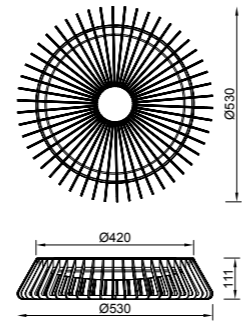

7968 Negro-Black
LED 56W 2700K-5000K 2500lm

R00129