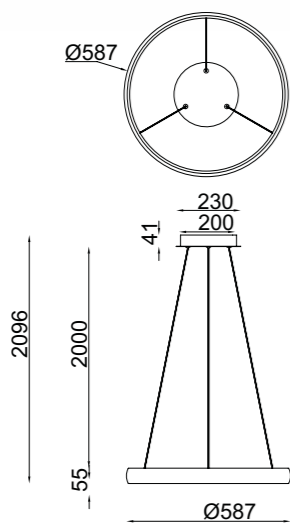

# FLATS

NEW

**9430** Blanco-White  
LED 42W-3000K-5290lm  
Dimmable TRIAC

**9429** Blanco-White  
LED 70W-3000K-8800lm  
Dimmable TRIAC

**9428** Blanco-White  
LED 122W-3000K-15250lm  
Dimmable TRIAC

Aluminio+Hierro+silicona / Aluminium+Iron+Silicone 220-240V~50/60Hz CRI≥ 80 Cable: Blanco 2m