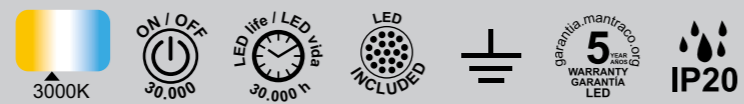

NEW YORK

NEW

9219 Oro-Gold
LED 24W-3000K-3700lm

Aluminio-Cristal-Hierro/Aluminum-Glass-Iron 220-240V~50/60Hz CRI≥ 80 Cable:blanco 1,5m