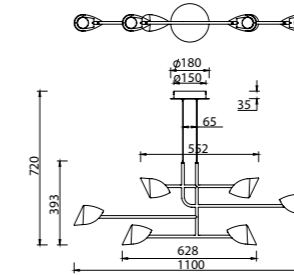

# CAPUCCINA

**7585** Negro-Black  
LED 8,5W 3000K 600lm

**7584** Negro-Black  
LED 8,5W 3000K 610lm

**7587** Negro-Black  
LED 8,5W 3000K 610lm

**7578** Negro-Black  
LED 61,5W 3000K 4000lm

**7579** Negro-Black  
LED 45W 3000K 3100lm