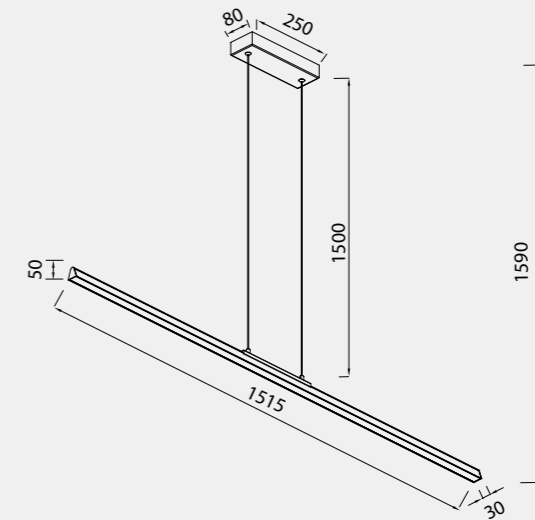

8961 Oro-Gold
LED 54W-3000K-6400lm

Aluminio/metal-Aluminum/metal 220-240V~50/60Hz CRI≥ 80 Cable: Blanco/2x1.5m

Aluminio/metal-Aluminum/metal 220-240V~50/60Hz CRI≥ 80