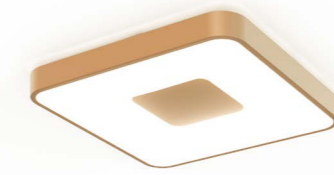

COIN

7916 Blanco-White
LED 100W 2700K-5000K 4900lm

7917 Negro-Black
LED 100W 2700K-5000K 4900lm

7918 Madera-Wood
LED 100W 2700K-5000K 4900lm

7925 Oro-Gold
LED 100W 2700K-5000K 4900lm

7919 Blanco-White
LED 80W 2700K-5000K 3900lm

7920 Negro-Black
LED 80W 2700K-5000K 3900lm

7921 Madera-Wood
LED 80W 2700K-5000K 3900lm

7926 Oro-Gold
LED 80W 2700K-5000K 3900lm

7922 Blanco-White
LED 56W 2700K-5000K 2500lm

7923 Negro-Black
LED 56W 2700K-5000K 2500lm

7924 Madera-Wood
LED 56W 2700K-5000K 2500lm

7927 Oro-Gold
LED 56W 2700K-5000K 2500lm

R00129