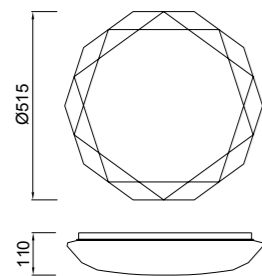

5000K 3000K
ON / OFF
LED life / LED vida
LED INCLUDED
5 años de garantía
WARRANTY GARANTIA LED
IP20

Metal/Acrílico-Metal/Acrylic 220-240V~ 50/60Hz