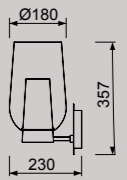

8400

Cristal transparente
Transparent glass
1L x E27 (not included)