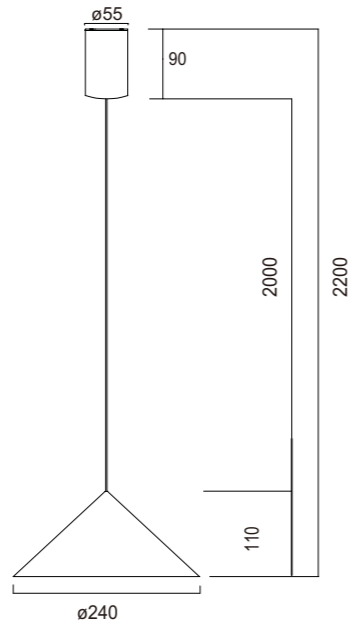

CONO

NEW

9452 Cuero-Leather
LED 10W-3000K-940lm
Dimmable TRIAC

9453 Cobre-Copper
LED 10W-3000K-940lm
Dimmable TRIAC

9454 Negro-Black
LED 10W-3000K-940lm
Dimmable TRIAC

Aluminio/Aluminum 220-240V~50/60Hz CRI≥ 80 Cable: negro/2m