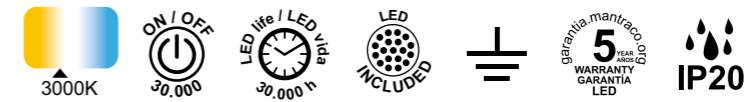

# SMART

9016 Negro-Black  
LED 43W-3000K-5700lm

9017 Negro-Black  
LED 20W-3000K-2750lm

Metal/PS 220-240V~50/60Hz CRI≥ 80 Negro/1.5m

Metal/PS 220-240V~50/60Hz CRI≥ 80 Negro/1.5m