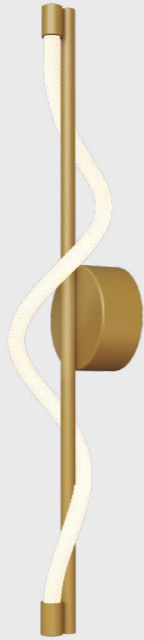

FUGAZ

NEW

9552 Negro-Black
LED 7W-3000K-840lm

9551 Oro-Gold
LED 7W-3000K-840lm