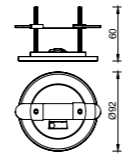

MODULAR LIGHTS

1 Luz empotrable