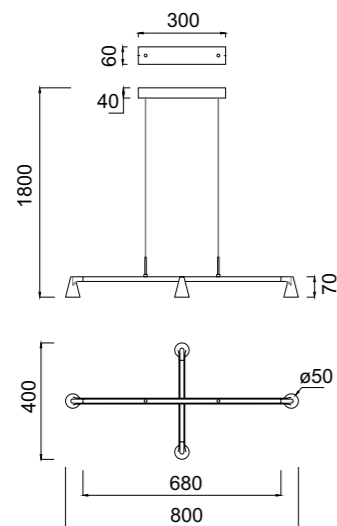

ÁFRICA

NEW

9410 Negro-Black
LED 21W-3000K-1800lm
Dimmable TRIAC