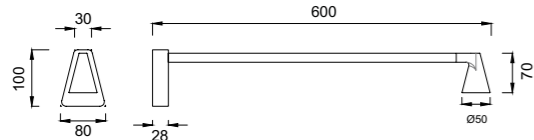

# ÁFRICA

NEW

**9411** Negro-Black  
LED 5W-3000K-450lm

**9412** Negro-Black  
LED 5W-3000K-450lm

**9413** Negro-Black  
LED 5W-3000K-450lm

**9414** Negro-Black  
LED 5W-3000K-450lm

Aluminio-Aluminum 220-240V~50/60Hz CRI≥ 80