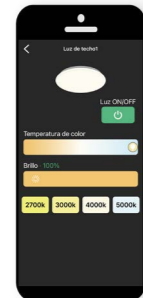

COIN

7916 Blanco-White
LED 100W 2700K-5000K 4900lm

7917 Negro-Black
LED 100W 2700K-5000K 4900lm

7918 Madera-Wood
LED 100W 2700K-5000K 4900lm

7925 Oro-Gold
LED 100W 2700K-5000K 4900lm

7919 Blanco-White
LED 80W 2700K-5000K 3900lm

7920 Negro-Black
LED 80W 2700K-5000K 3900lm

7921 Madera-Wood
LED 80W 2700K-5000K 3900lm

7926 Oro-Gold
LED 80W 2700K-5000K 3900lm

7922 Blanco-White
LED 56W 2700K-5000K 2500lm

7923 Negro-Black
LED 56W 2700K-5000K 2500lm

7924 Madera-Wood
LED 56W 2700K-5000K 2500lm

7927 Oro-Gold
LED 56W 2700K-5000K 2500lm

R00129