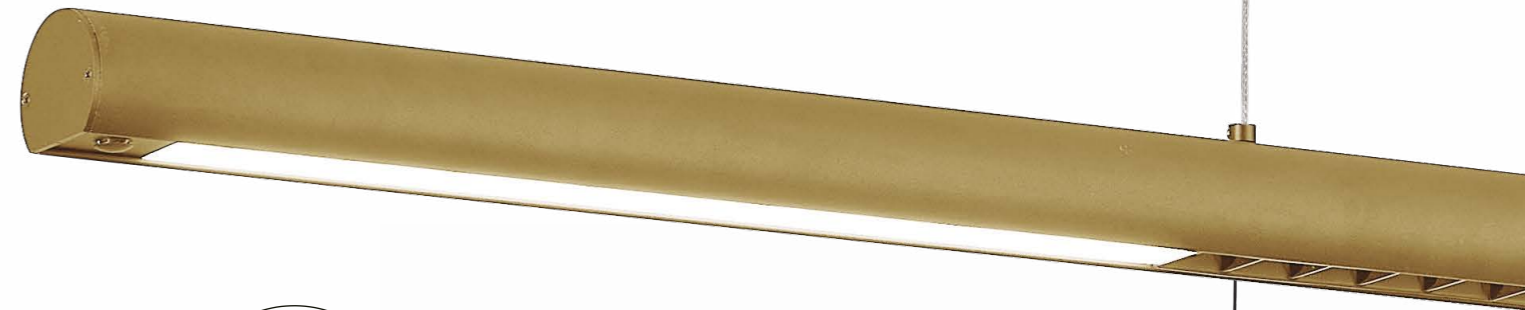

# LINEAL

**9034** Blanco-White  
LED 24W-3000K-2970lm

**9035** Negro-Black  
LED 24W-3000K-2970lm

**9036** Oro-Gold  
LED 24W-3000K-2970lm

Aluminio/Hierro/Acrílico-Aluminum/Iron/Acrylic 220-240V~50/60Hz CRI≥ 80 Cable: Blanco/2x1.5m