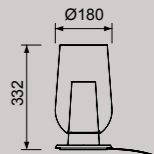

8401

Cristal transparente
Transparent glass
1L x E27 (not included)
Class II