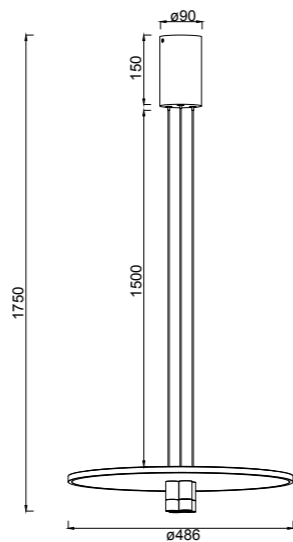

NÓMADA

8982 Negro/Oro-Gold/Black
LED 42W-3000K-5200lm

8983 Negro/Oro-Gold/Black
LED 33W-3000K-4350lm