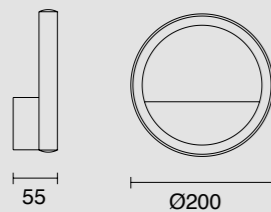

8596 Blanco-White
LED 8W 3000K 640lm

8592 Negro-Black
LED 8W 3000K 640lm