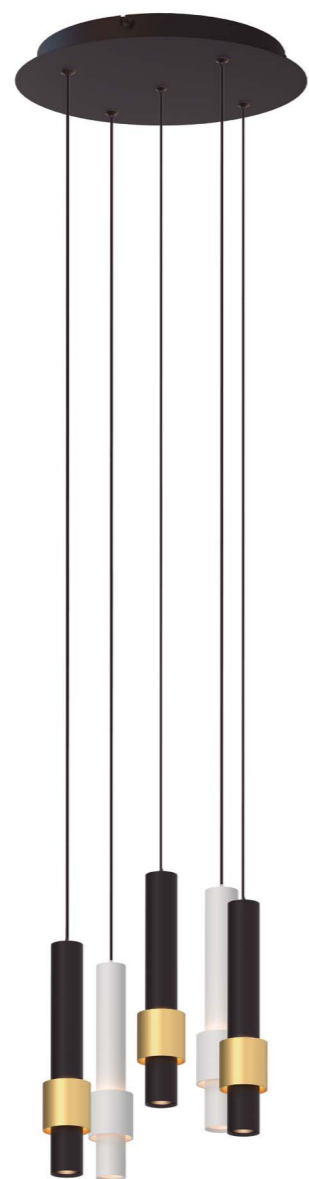

CLIFTON **NEW**

by Mantra team

MODULAR LIGHTS