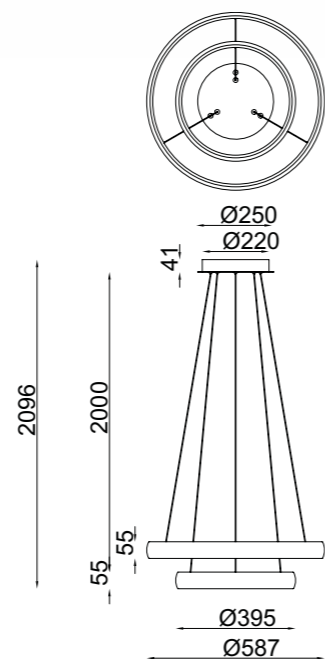

# FLATS

NEW

**9430** Blanco-White  
LED 42W-3000K-5290lm  
Dimmable TRIAC

**9429** Blanco-White  
LED 70W-3000K-8800lm  
Dimmable TRIAC

**9428** Blanco-White  
LED 122W-3000K-15250lm  
Dimmable TRIAC

Aluminio+Hierro+silicona / Aluminium+Iron+Silicone 220-240V~50/60Hz CRI≥ 80 Cable: Blanco 2m