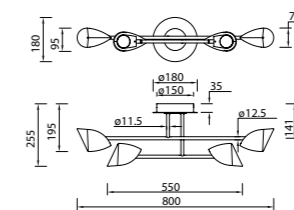

7582 Negro-Black
LED 30W 3000K 2100lm