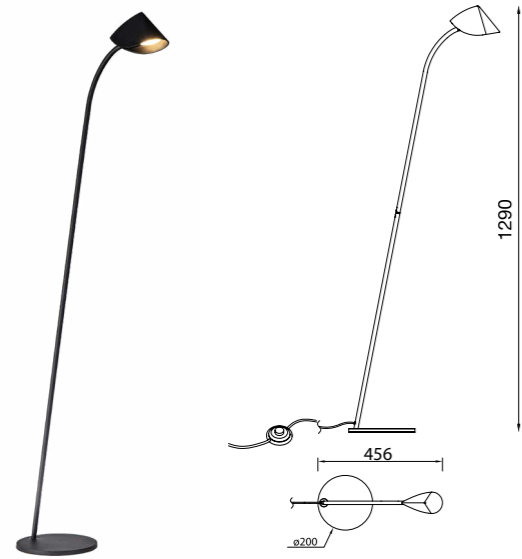

CAPUCCINA

7585 Negro-Black
LED 8,5W 3000K 600lm

7584 Negro-Black
LED 8,5W 3000K 610lm