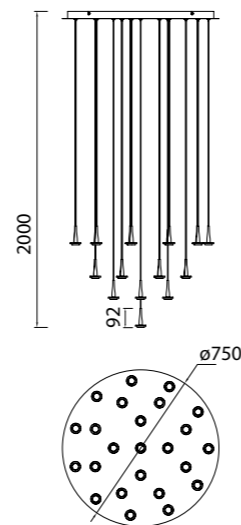

# ANDRÓMEDA

**8932 Oro-Gold**  
LED 25W-3000K-2500lm

**8933 Oro-Gold**  
LED 40W-3000K-4000lm

**8935 Oro-Gold**  
LED 70W-3000K-7050lm

**8937 Oro-Gold**  
LED 120W-3000K-12100lm

**8931 Oro-Gold**  
LED 5W-3000K-500lm