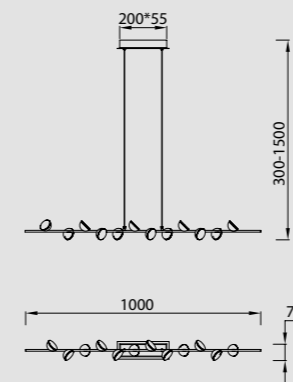

Aluminio-Aluminium 220-240V~ 50/60Hz CRI ≥80