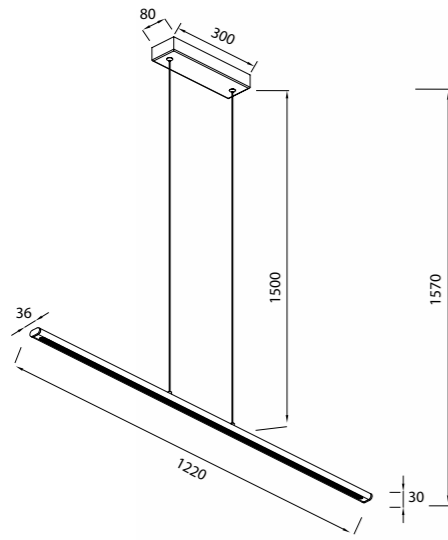

8955 Oro-Gold
LED 38W-3000K-5150lm