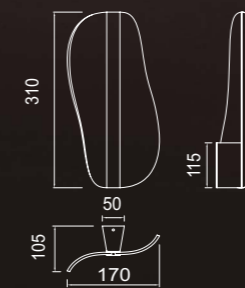

7836 Blanco-White
LED 12W 3000K 700lm