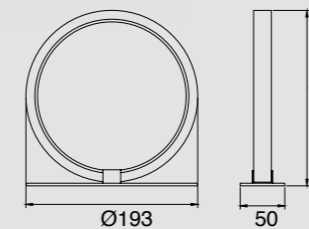

**7144** Negro-Black  
LED 8W 3000K 640lm

**8599** Blanco-White  
LED 8W 3000K 640lm

**8595** Negro-Black  
LED 8W 3000K 640lm

**8598** Blanco-White  
LED 8W 3000K 640lm

**8594** Negro-Black  
LED 8W 3000K 640lm