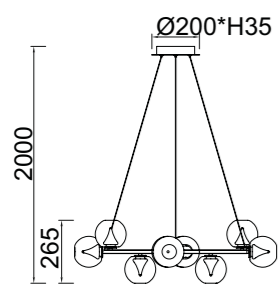

# ANDRÓMEDA

NEW

9555 Oro-Gold  
LED 50W-3000K-4500lm