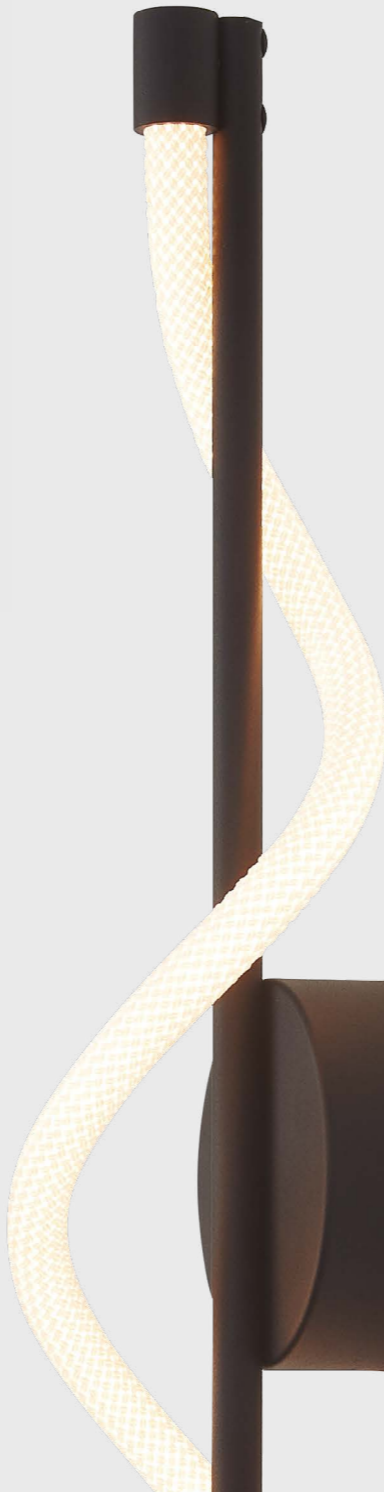

# FUGAZ

NEW

9552 Negro-Black  
LED 7W-3000K-840lm

9551 Oro-Gold  
LED 7W-3000K-840lm