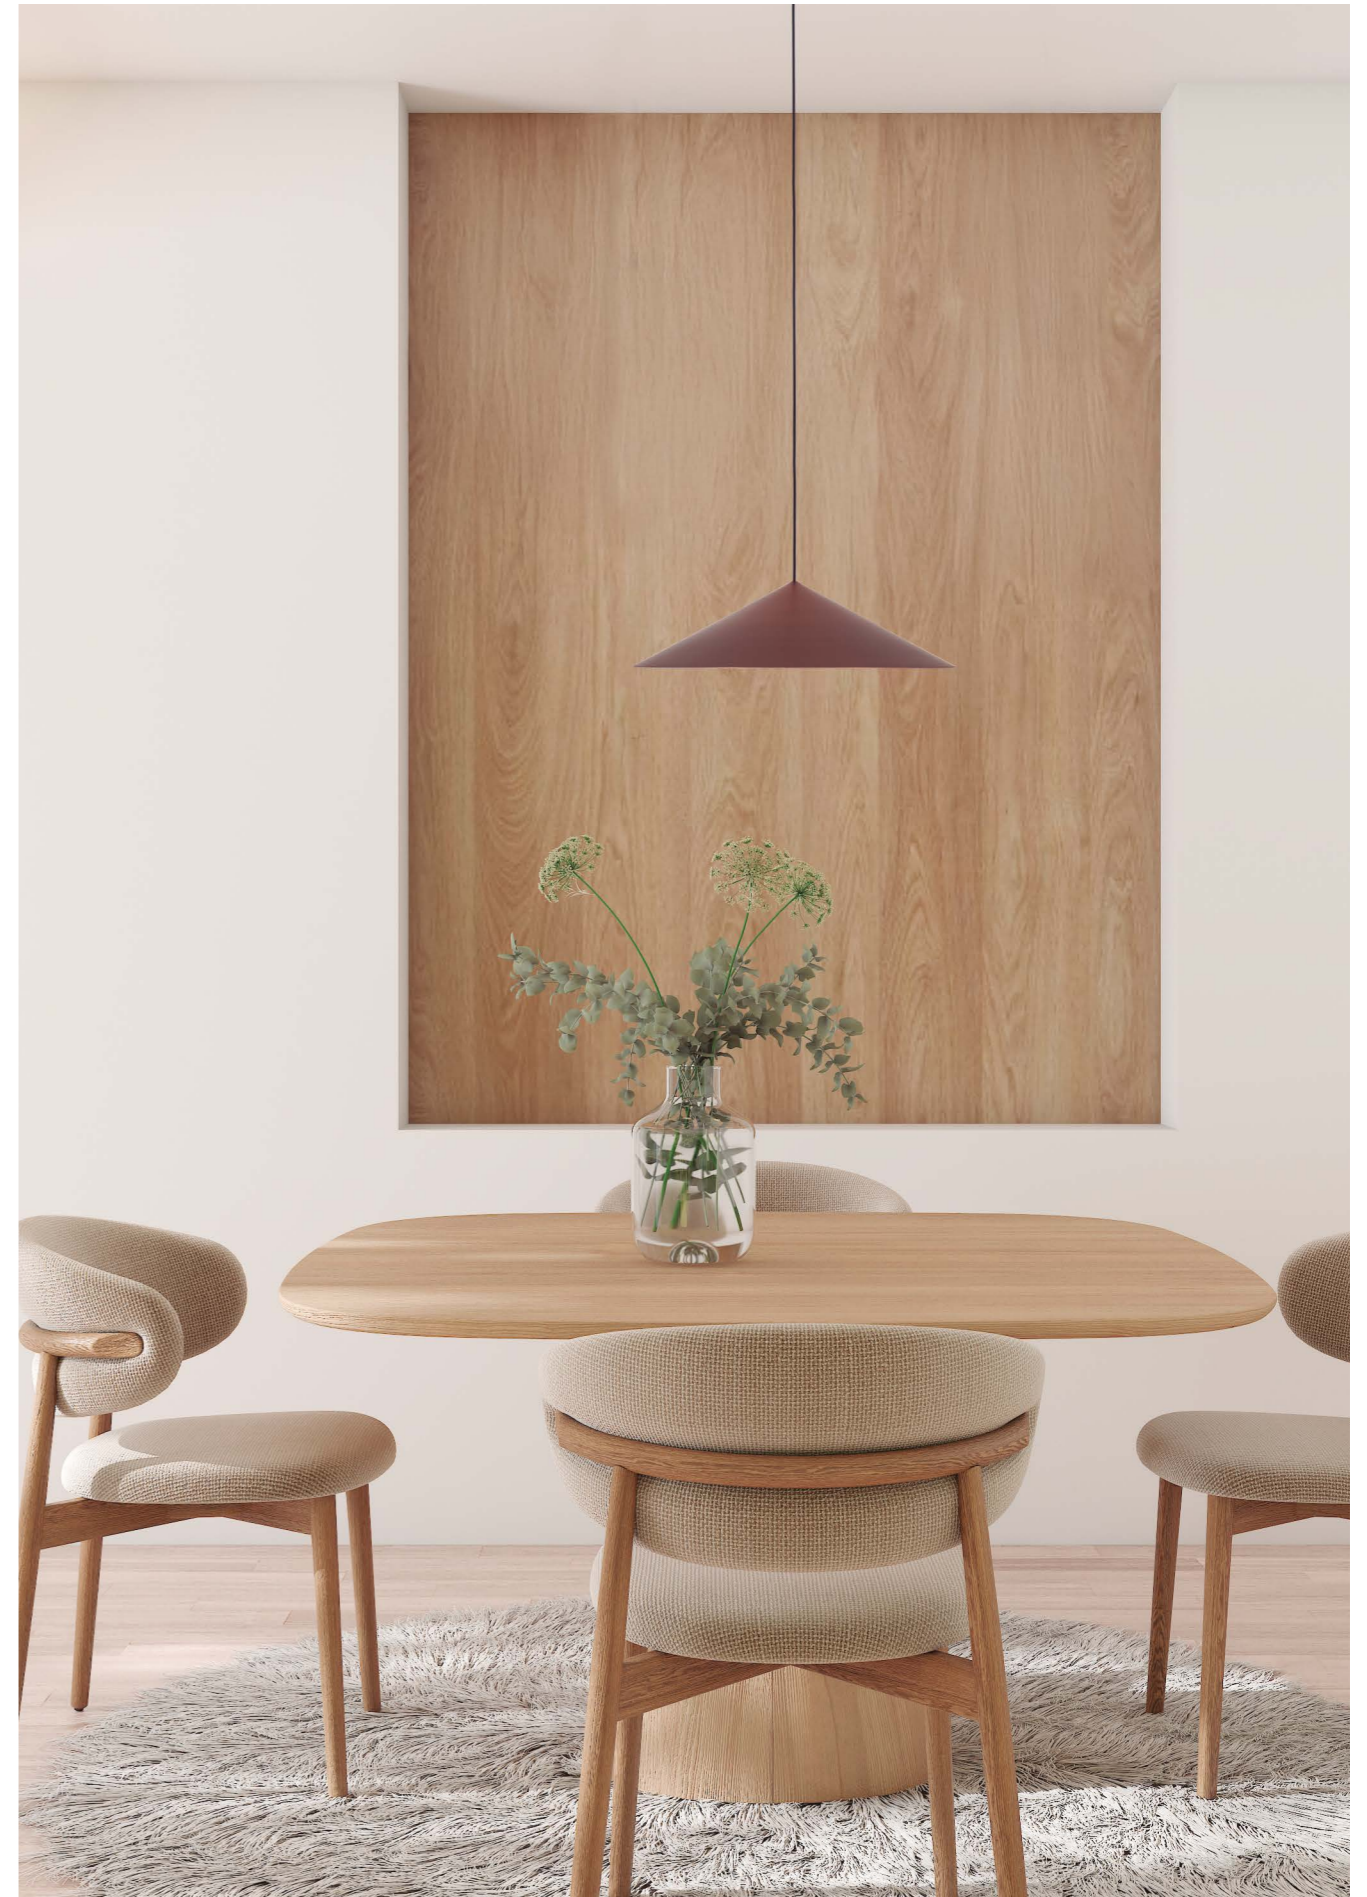

CONO

NEW

9455 Cuero-Leather
LED 10W-3000K-940lm
Dimmable TRIAC

9456 Cobre-Copper
LED 10W-3000K-940lm
Dimmable TRIAC

9457 Negro-Black
LED 10W-3000K-940lm
Dimmable TRIAC