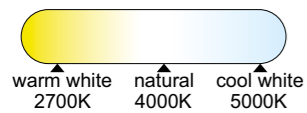

# HIMALAYA

**7963** Blanco-White  
LED 80W 2700K-5000K 3500lm

**7964** Madera-Wood  
LED 80W 2700K-5000K 3500lm

**7965** Negro-Black  
LED 80W 2700K-5000K 3500lm

R00129