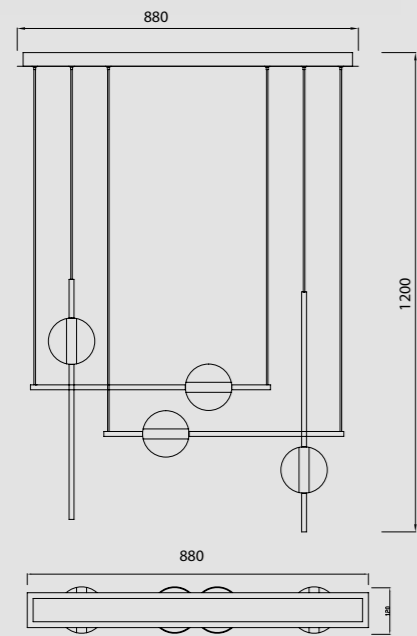

CUBA

7160 Oro/Negro-Gold/Black
LED 32W 3000K 2400lm