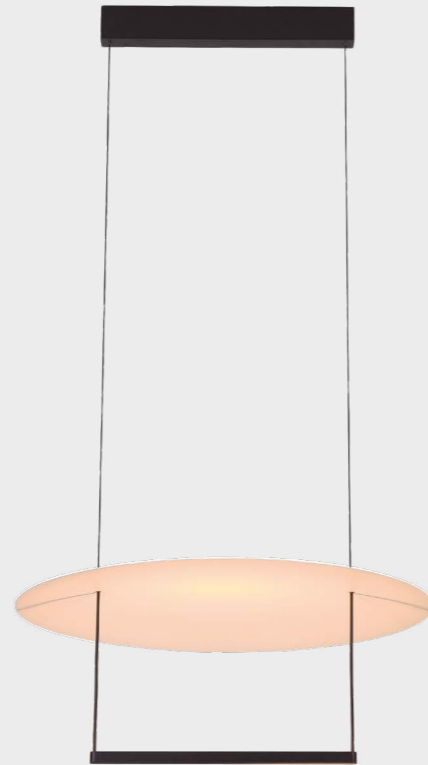

# SUN II

by Mantra team

SUN II

NEW

**9422** Negro-Black  
LED 23W-3000K-2640lm  
DIMMABLE (3-STEP-DIM)

**9423** Negro-Black  
LED 30W-3000K-2920lm  
DIMMABLE (3-STEP-DIM)

**9424** Negro-Black  
LED 39W-3000K-3510lm  
DIMMABLE (3-STEP-DIM)