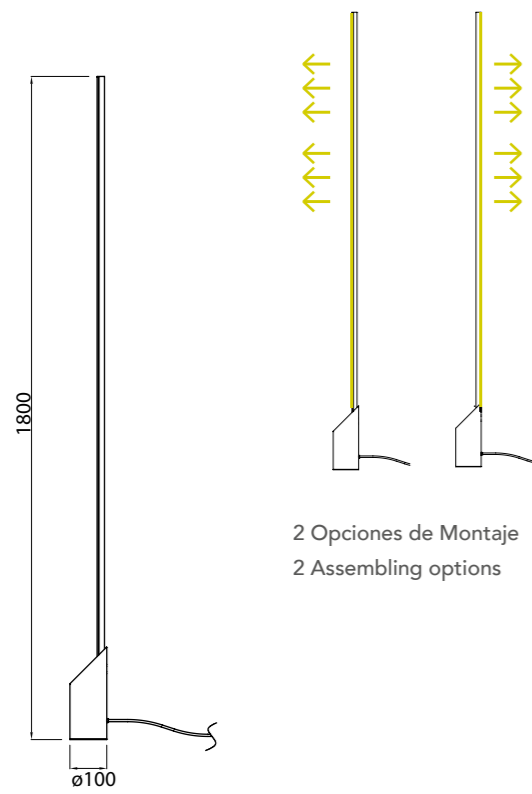

MÁRMOL

8512 Blanco-White

Decorado mármol/Decorated marble
LED 28W 3000K 1680lm

8513 Negro-Black

Decorado mármol/Decorated marble
LED 28W 3000K 1680lm