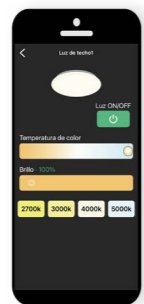

# COIN

**7560** Blanco-White  
LED 100W 2700K-5000K 6000lm

**7561** Negro-Black  
LED 100W 2700K-5000K 6000lm

**7562** Madera-Wood  
LED 100W 2700K-5000K 6000lm

**8036** Oro-Gold  
LED 100W 2700K-5000K 6000lm