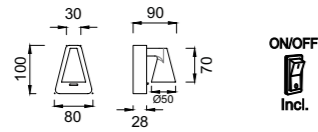

ÁFRICA

NEW

9411 Negro-Black
LED 5W-3000K-450lm