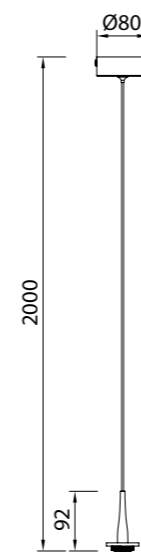

# ANDRÓMEDA

**8932 Oro-Gold**  
LED 25W-3000K-2500lm

**8933 Oro-Gold**  
LED 40W-3000K-4000lm

**8935 Oro-Gold**  
LED 70W-3000K-7050lm

**8937 Oro-Gold**  
LED 120W-3000K-12100lm

**8931 Oro-Gold**  
LED 5W-3000K-500lm