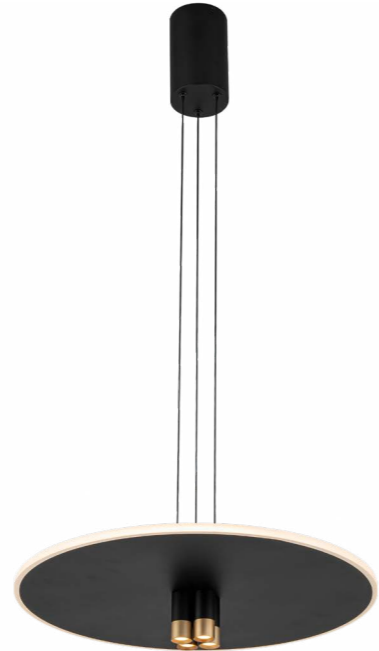

# NÓMADA

**8982** Negro/Oro-Gold/Black  
LED 42W-3000K-5200lm

**8983** Negro/Oro-Gold/Black  
LED 33W-3000K-4350lm