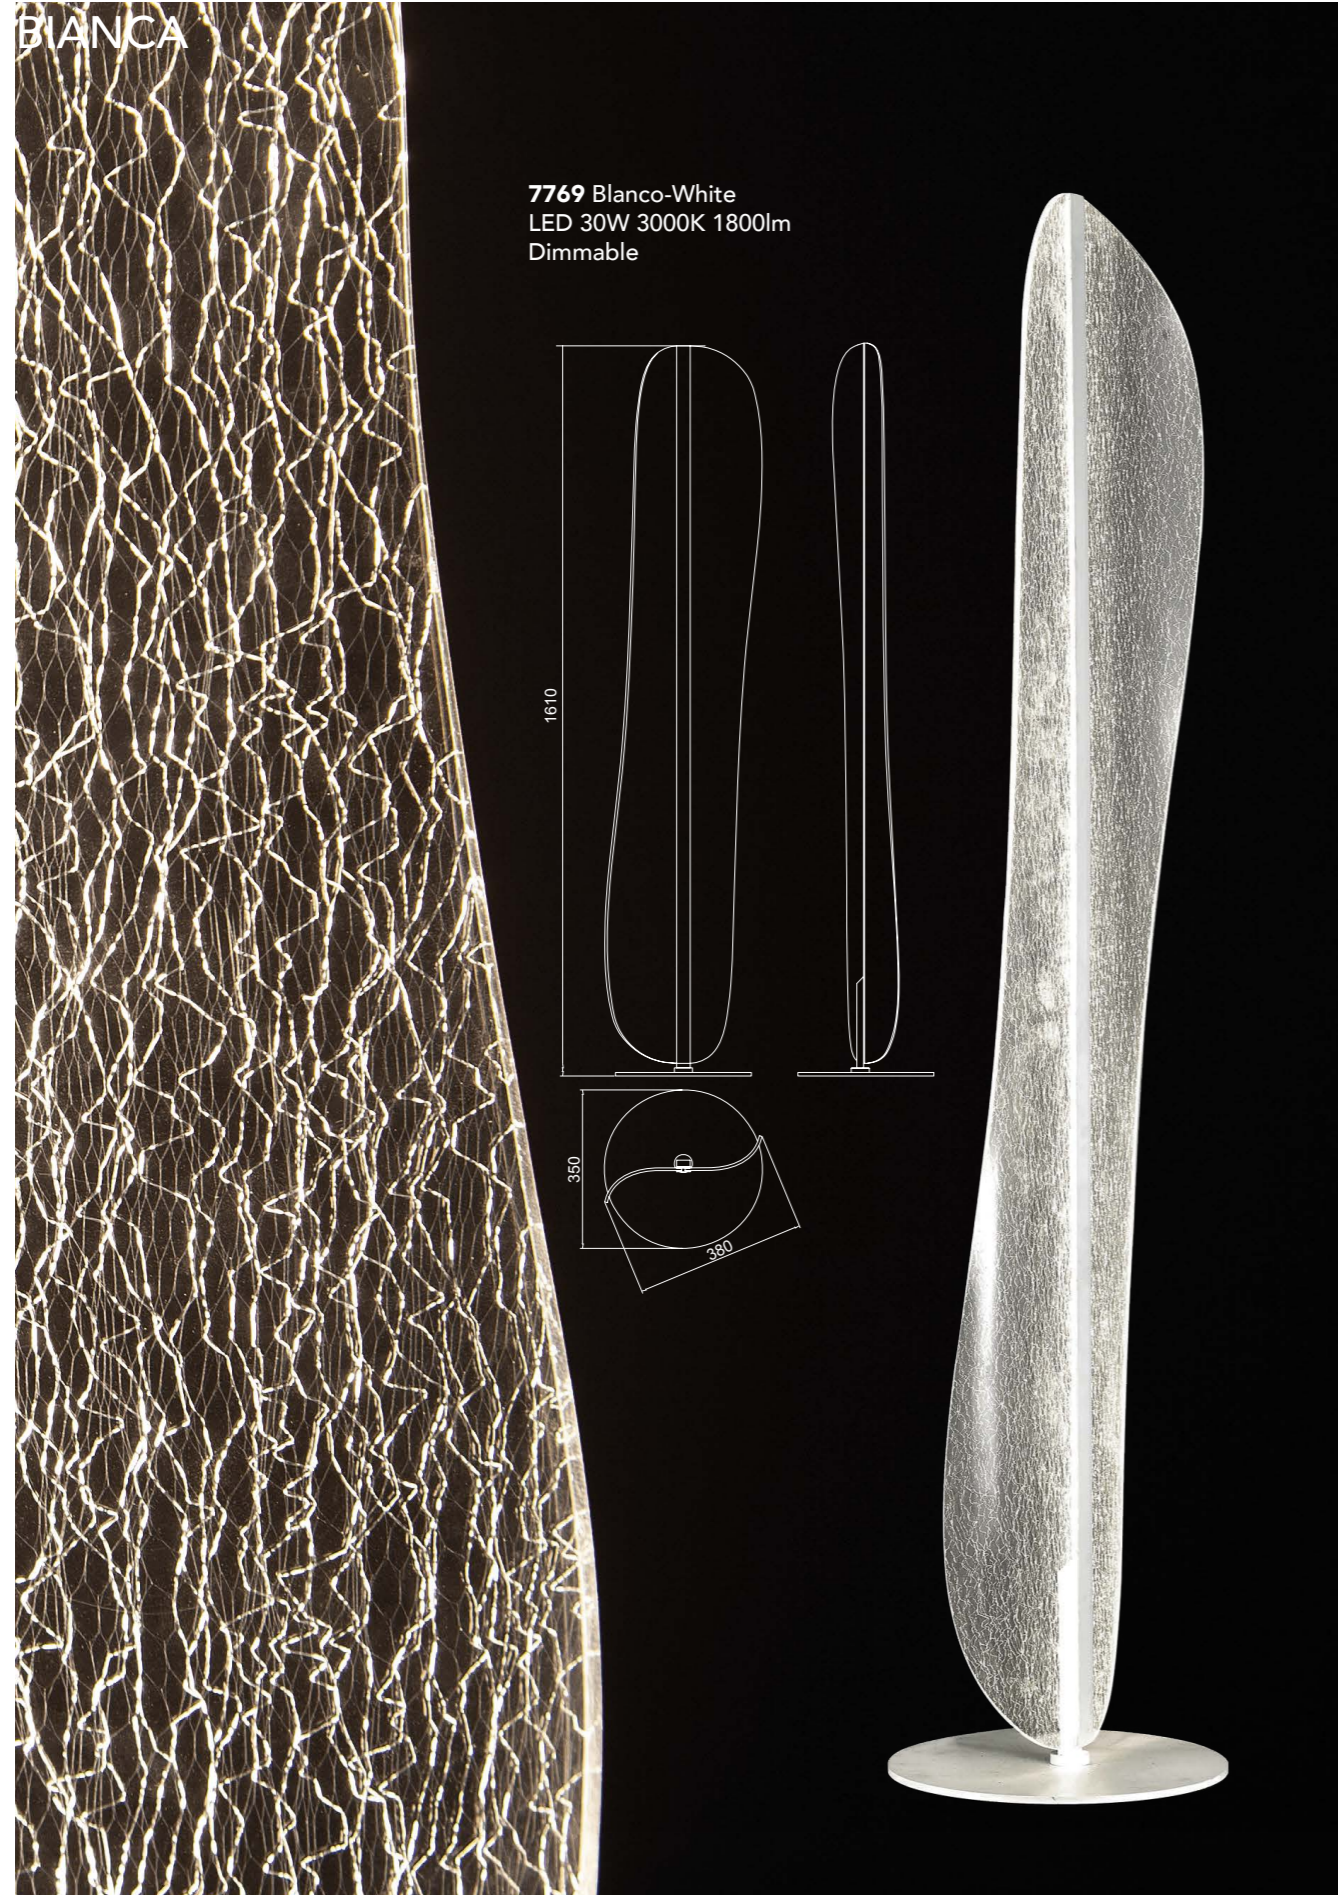

Metal/Acrílico-Metal/Acrylic 220-240V~ 50/60Hz CRI≥ 80