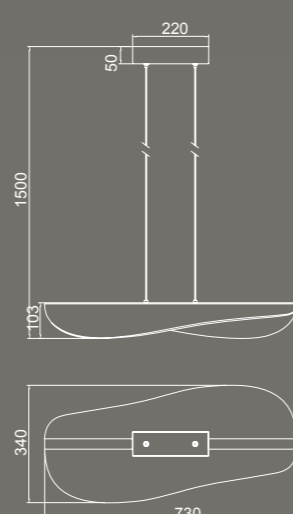

# BIANCA

Lámpara-Pendant lamp

**7765** Blanco-White  
LED 50W 3000K 3000lm

**7766** Blanco-White  
LED 40W 3000K 2450lm

**8209** Blanco-White Dimmable  
LED 50W 3000K 3000lm

**8210** Blanco-White Dimmable  
LED 40W 3000K 2450lm