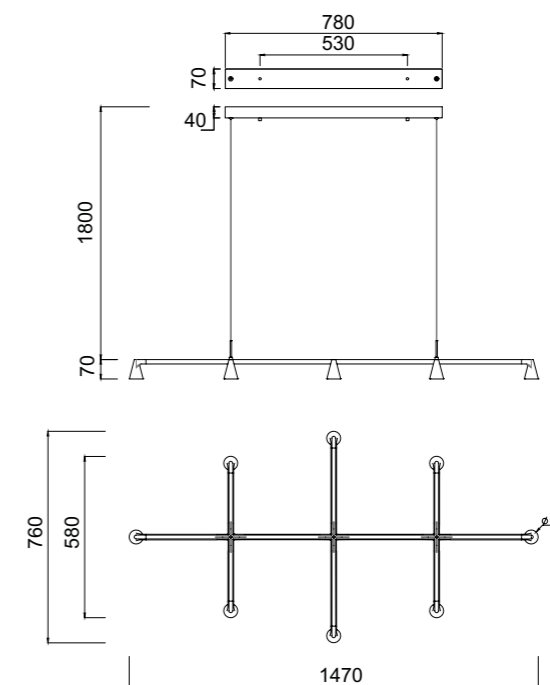

# ÁFRICA

NEW

**9410** Negro-Black  
LED 21W-3000K-1800lm  
Dimmable TRIAC

**9409** Negro-Black  
LED 29W-3000K-2700lm  
Dimmable TRIAC

**9408** Negro-Black  
LED 42W-3000K-3600lm  
Dimmable TRIAC

Aluminio-Aluminum 220-240V~50/60Hz CRI≥ 80 Cable: Negro/1.5m