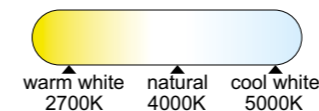

# FROZEN NEW

by Mantra Team

FROZEN

NEW

Plafón-Ceiling lamp

9182 Blanco-White  
LED 45W 2700K-5000K 5220lm

9183 Blanco-White  
LED 30W 2700K-5000K 3420lm

R00147(433MHz)