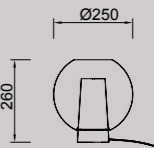

8401

Cristal transparente
Transparent glass
1L x E27 (not included)
Class II