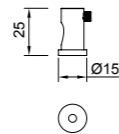

BLOCACABLES - WIRELOCKER

- **8264**
  Blanco-White
- **8274**
  Cromo-Chrome
- **8269**
  Oro-Gold
- **8518**
  Negro-Black