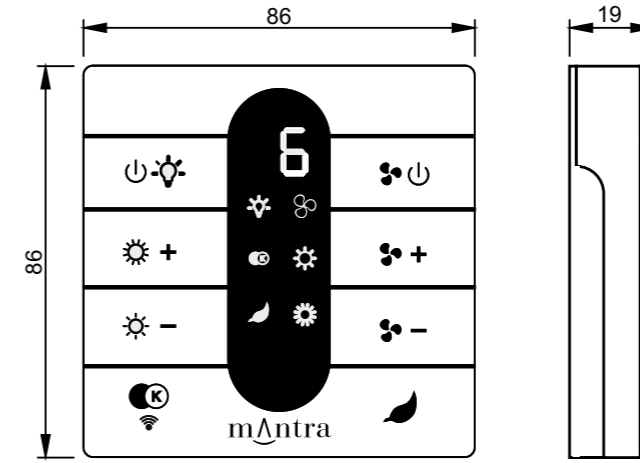

DC 3 V (2*AAA size battery)
Operation Frequency Band(s):433.05-434.79MHz
Operation Frequency:433.92MHz
Antenna Type:PCB antenna

RF R00200
(2.4Ghz)