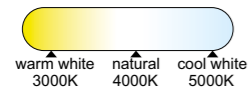

RF R00142 (2.4GHz)

INSTALAR

MODO DE USO

Flujo aire amplio

- Dimmable
- Remote Control RF
- 360°
- LED life / LED vida 25,000 h
- ON / OFF 10,000
- LED INCLUDED
- 5 YEAR WARRANTY GARANTIA LED
- IP20
- Bluetooth
- Psb ≤ 0,5W
- 30W motor DC