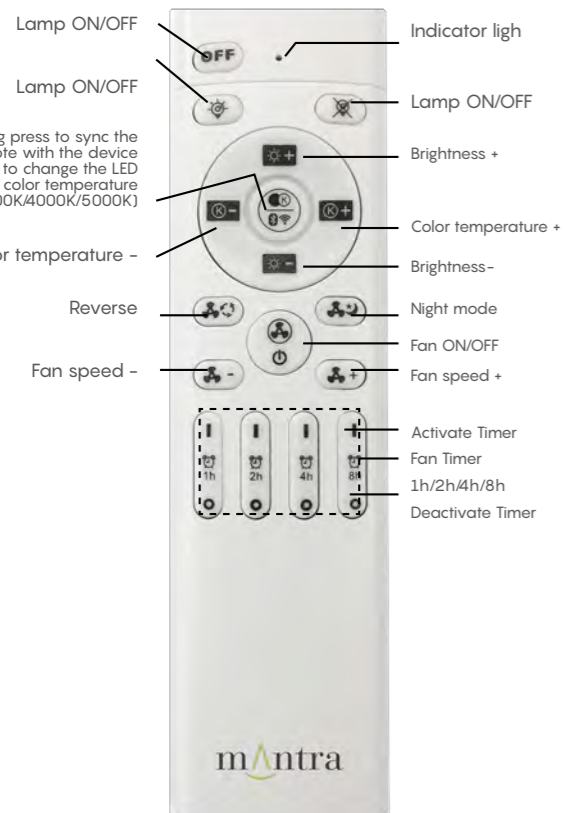

GAMER big
Pág 216

GAMER
Pág 217

1 Mando a distancia incluido Remote control included

Long press to connect the remote to the device

RF R00134
(2.4GHz)

IR R00144

IR R00145

RF R00128
(2.4GHz)