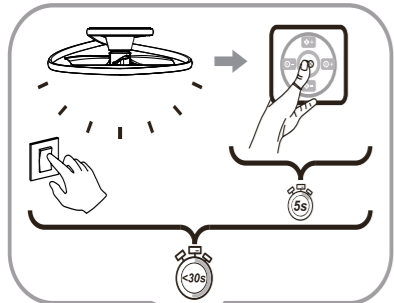

GAMER big
Pág 216

GAMER
Pág 217

1 Mando a distancia incluido Remote control included

Long press to connect the remote to the device

RF R00134
(2.4GHz)

IR R00144

IR R00145

RF R00128
(2.4GHz)