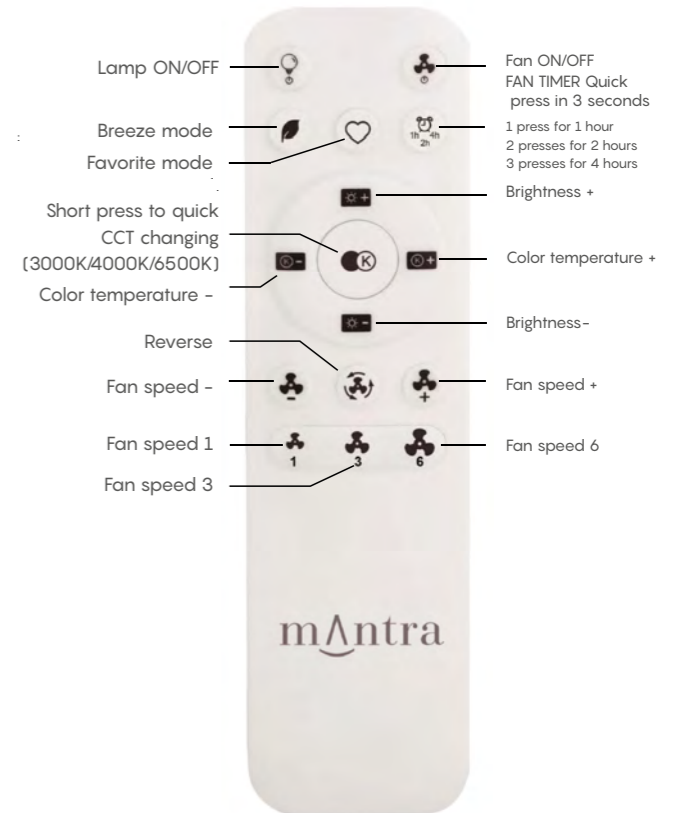

GAMER big
Pág 216

GAMER
Pág 217

1 Mando a distancia incluido Remote control included

Long press to connect the remote to the device

RF R00134
(2.4GHz)

IR R00144

IR R00145

RF R00128
(2.4GHz)