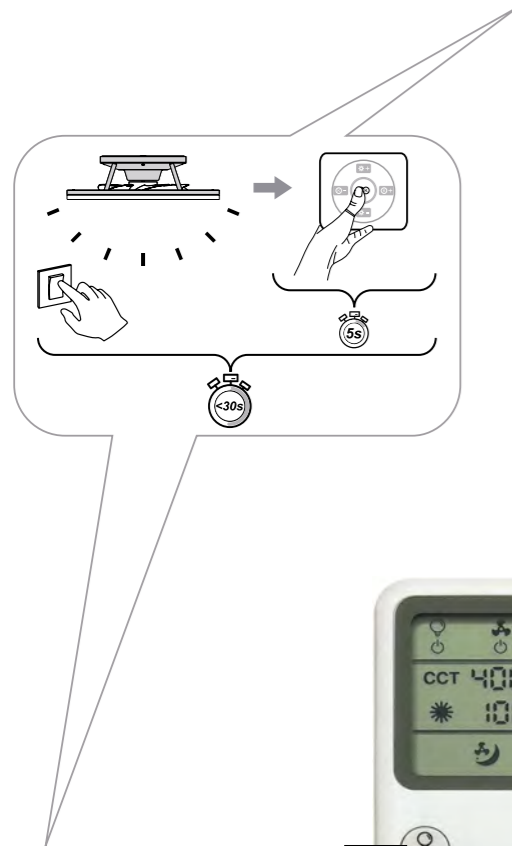

1 Mando a distancia incluido
Remote control included

RF R00142
(2.4GHz)

R00146
(433MHz)

R00233
(2.4GHz)

R00235
(433MHz)