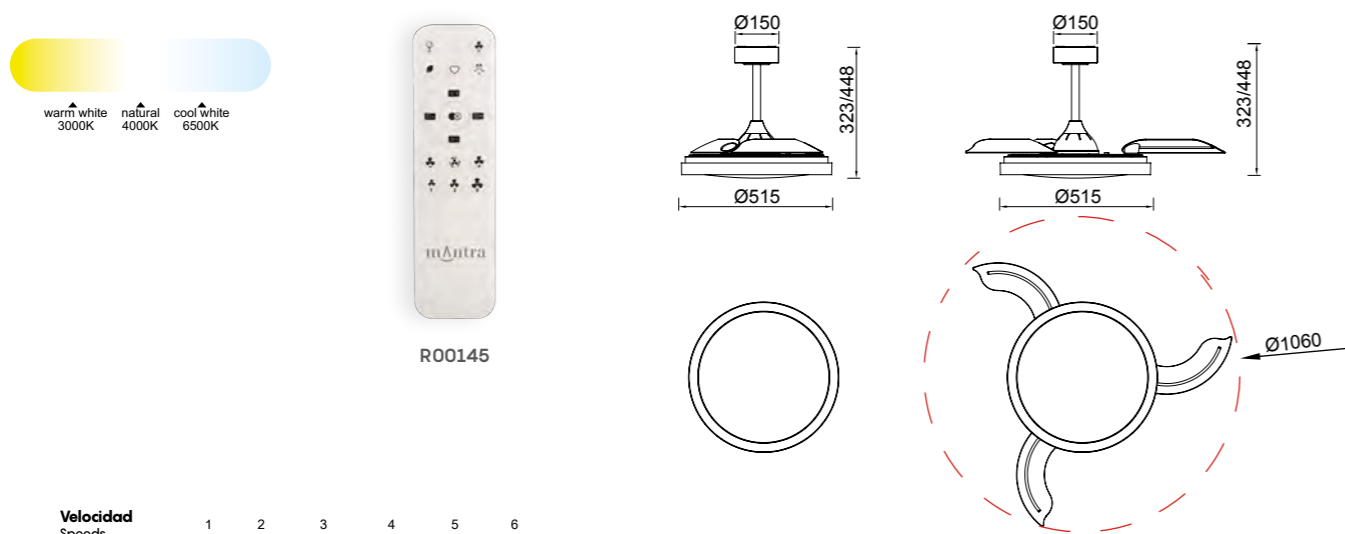

MISTRAL
by Mantra Team

MISTRAL

by Mantra Team

Ref	K	CRI	W	Lumen útiles	Lumen	Acabado Finish	Motor
8826	3000-6500K	≥ 80	50W	3200lm	5400lm	Blanco White	28W
8827	3000-6500K	≥ 80	50W	3200lm	5400lm	Blanco+Madera White+Wood	28W
8828	3000-6500K	≥ 80	50W	3200lm	5400lm	Negro Black	28W