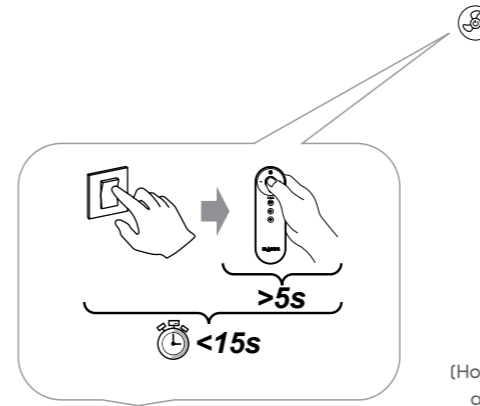

RF R00143
(433MHz)

Press and hold the fan button  for 5 seconds within the first 10 seconds after turning on the power to pair the remote control. When a BEEP sound is heard, it means the synchronization was successful.