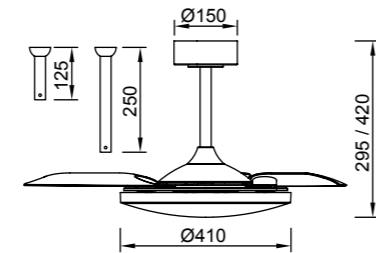

SLIM FAN
by Mantra Team

SLIM FAN
by Mantra Team

SLIM FAN mini
by Mantra Team

SLIM FAN
by Mantra Team

SLIM FAN mini
by Mantra Team

SLIM FAN

Ref	K	CRI	W	Lumen útiles	Lumen	Acabado Finish	Motor
9006	2700-5000K	≥ 80	50W	3500lm	5500lm	Blanco White	30W
9055	2700-5000K	≥ 80	50W	3500lm	5500lm	Negro Black	30W
9007	2700-5000K	≥ 80	50W	3500lm	5500lm	Blanco+Madera White+Wood	30W