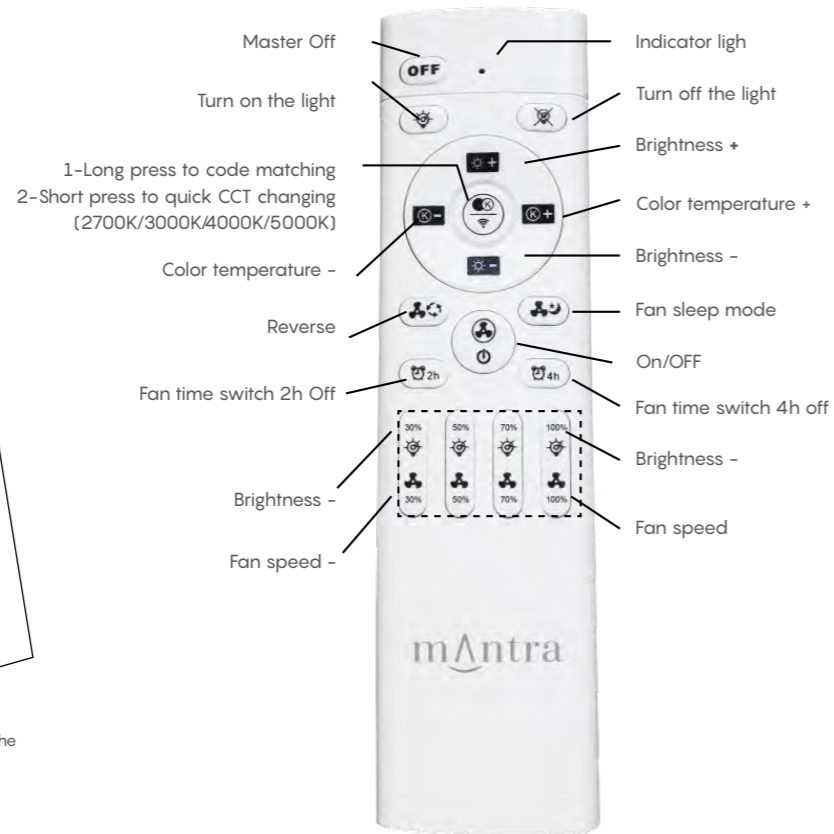

GAMER big
Pág 216

GAMER
Pág 217

1 Mando a distancia incluido Remote control included

Long press to connect the remote to the device

RF R00134
(2.4GHz)

IR R00144

IR R00145

RF R00128
(2.4GHz)