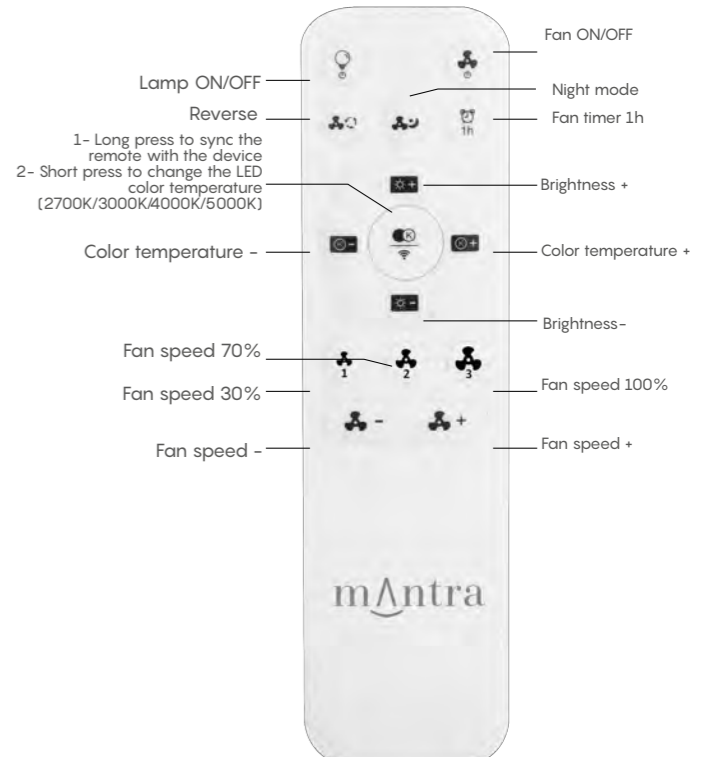

1 Mando a distancia incluido Remote control included

Long press to connect the remote to the device

IR R00131