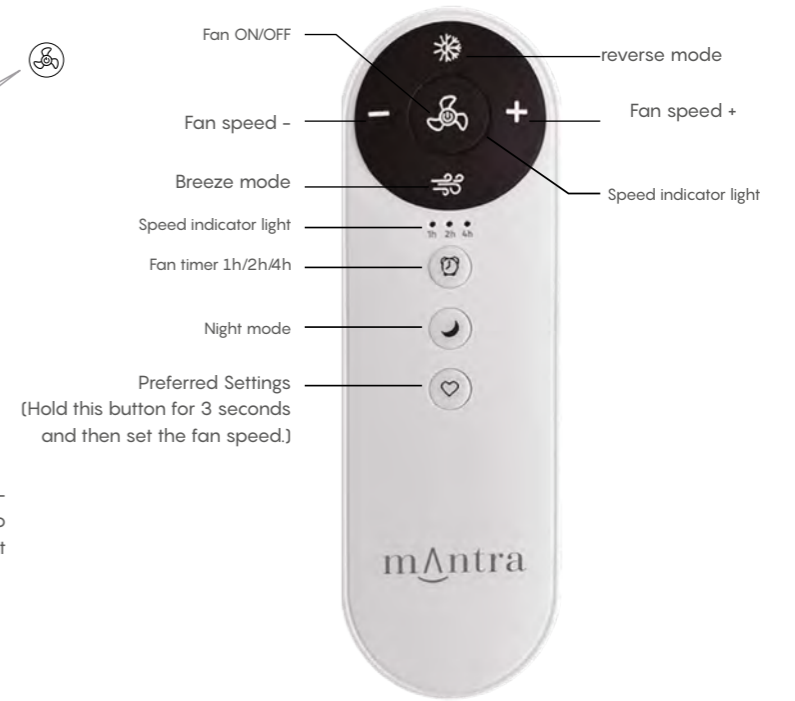

RF R00143
(433MHz)

Press and hold the fan button  for 5 seconds within the first 10 seconds after turning on the power to pair the remote control. When a BEEP sound is heard, it means the synchronization was successful.