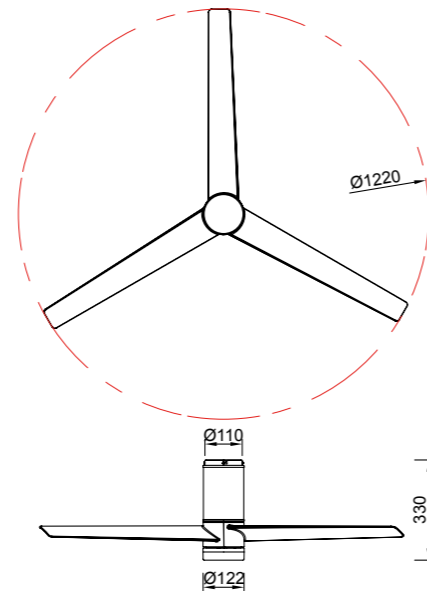

Ref	K	CRI	W	Lumen útiles	Lumen	Acabado Finish	Motor
9062	2700-5000K	≥ 80	45W	2400lm	4950lm	Blanco+Transparente White+Transparent	35W

Velocidad Speeds	Sleep mode	1	2	3	4	5	6	7	8
Potencia Power	6	9	13	16	19	24	29	33	35
RPM	90	110	120	130	140	150	160	165	170
Flujo de aire Airflow(m³/h)	4680	6340	7170	8000	8830	9660	10490	10905	11320
Nivel sonoro Sound level (dB(a))	33	36.8	38.7	40.5	42.4	44.2	46.1	47	48