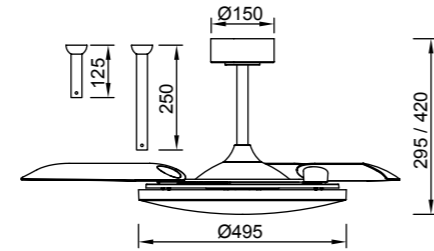

SLIM FAN
by Mantra Team

SLIM FAN
by Mantra Team

SLIM FAN mini
by Mantra Team

SLIM FAN
by Mantra Team

SLIM FAN mini
by Mantra Team

SLIM FAN

Ref	K	CRI	W	Lumen útiles	Lumen	Acabado Finish	Motor
9006	2700-5000K	≥ 80	50W	3500lm	5500lm	Blanco White	30W
9055	2700-5000K	≥ 80	50W	3500lm	5500lm	Negro Black	30W
9007	2700-5000K	≥ 80	50W	3500lm	5500lm	Blanco+Madera White+Wood	30W