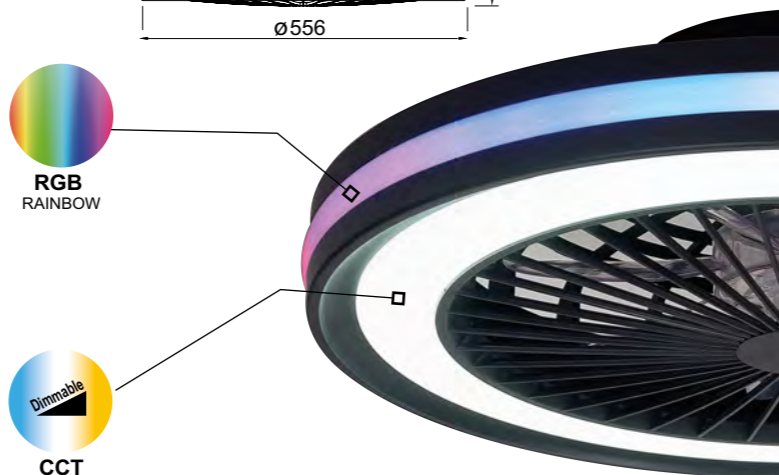

GAMER big

by Mantra Team

Ref	K	CRI	W	Lumen útiles	Lumen	Acabado Finish	Motor
7861	3000K-6500K	≥ 80	60W	4800lm	6700lm	Blanco White	26W
7862	3000K-6500K	≥ 80	60W	4800lm	6700lm	Negro Black	26W

Velocidad Speeds	1	2	3
Potencia Power	6.3W	13.5W	26W
RPM	550	750	900
Flujo de aire Airflow(m³/min)	28	50	65
Flujo de aire Airflow(m³/h)	1680	3000	3900
Nivel sonoro Sound level (dB(a))	44	52	56

R00136

MODO DE USO

GAMER

by Mantra Team

Ref	K	CRI	W	Lumen útiles	Lumen	Acabado Finish	Motor
8291	3000K-6500K	≥ 80	40W	3000lm	4200lm	Blanco White	20W
8292	3000K-6500K	≥ 80	40W	3000lm	4200lm	Negro Black	20W

Velocidad Speeds	1	2	3
Potencia Power	6W	12W	20W
RPM	650	850	1050
Flujo de aire Airflow(m³/min)	22	36	45
Flujo de aire Airflow(m³/h)	1320	2160	2700
Nivel sonoro Sound level (dB(a))	36	45	56

MODO DE USO

R00136