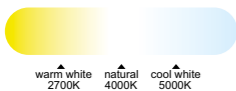

Ref	K	CRI	W	Lumen útiles	Lumen	Acabado Finish	Motor
9062	2700-5000K	≥ 80	45W	2400lm	4950lm	Blanco+Transparente White+Transparent	35W

Velocidad Speeds	Sleep mode	1	2	3	4	5	6	7	8
Potencia Power	6	9	13	16	19	24	29	33	35
RPM	90	110	120	130	140	150	160	165	170
Flujo de aire Airflow(m³/h)	4680	6340	7170	8000	8830	9660	10490	10905	11320
Nivel sonoro Sound level (dB(a))	33	36.8	38.7	40.5	42.4	44.2	46.1	47	48

INSTALAR

MODO DE USO