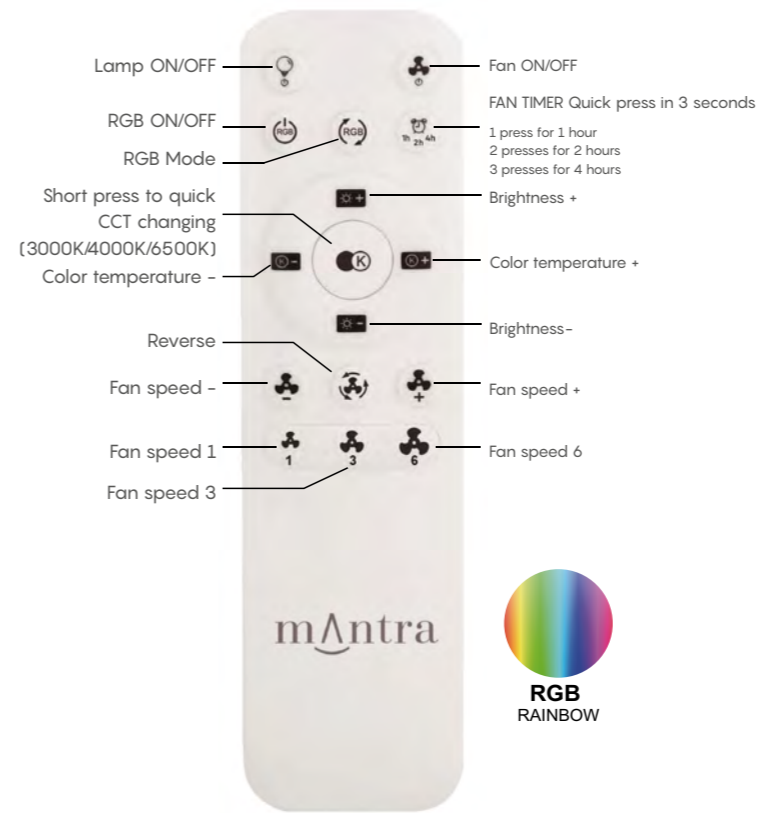

GAMER big
Pág 216

GAMER
Pág 217

1 Mando a distancia incluido Remote control included

Long press to connect the remote to the device

RF R00134
(2.4GHz)

IR R00144

IR R00145

RF R00128
(2.4GHz)