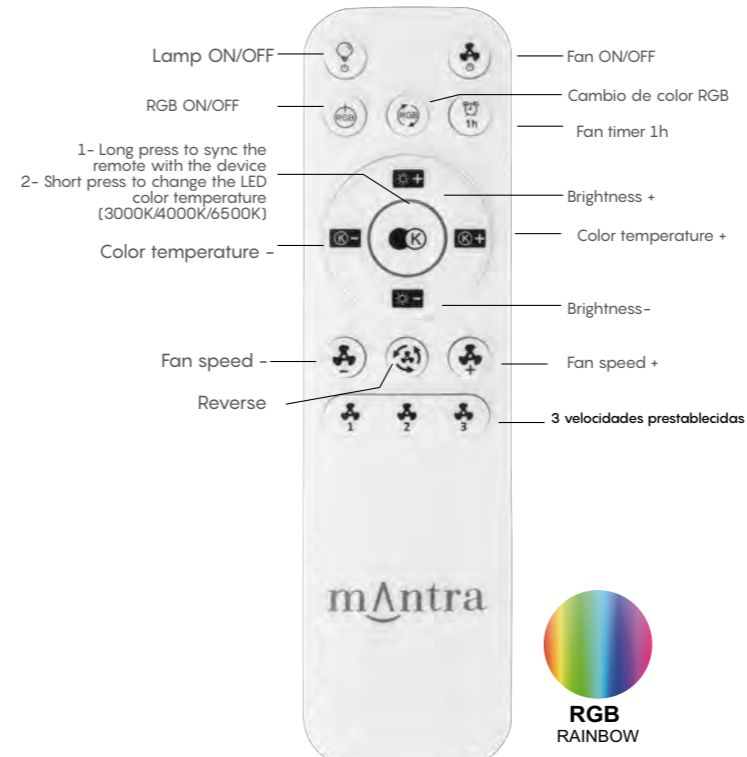

1 Mando a distancia incluido Remote control included

Long press to connect the remote to the device

IR R00136