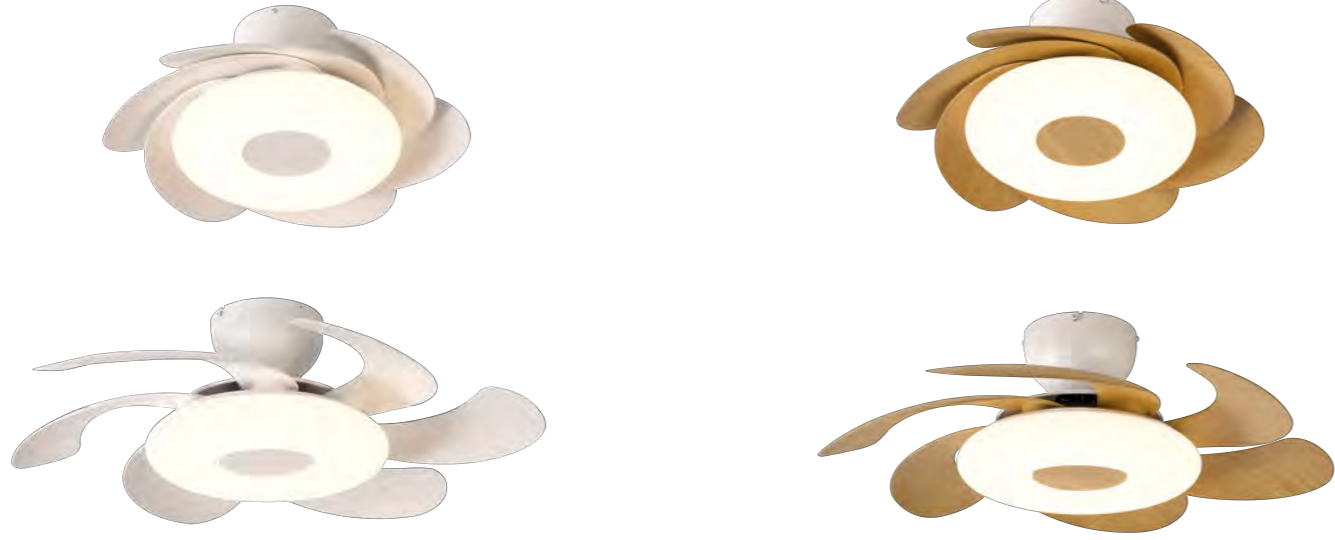

Ref	K	CRI	W	Lumen	Lumen 360°	Acabado Finish	Motor
8703	3000-5000K	≥ 80	24W	3400lm	4200lm	Blanco White	24W
8704	3000-5000K	≥ 80	24W	3400lm	4200lm	Madera/Blanco Wood/White	24W

Velocidad Speeds	Sleep mode	1	2	3	4	5	6
Potencia Power	4W	4W	6W	9W	12W	17W	24W
RPM	220	220	240	270	300	330	360
Flujo de aire Airflow(m²/min/W)	10.0	10.0	8.3	7.8	7.2	6.0	4.8
Flujo de aire Airflow(m³/h)	2400	2400	3000	4200	5160	6120	6960
Nivel sonoro Sound level (dB(a))	33	33	36	38	40	43	47

INSTALAR

MODO DE USO

Dimmable