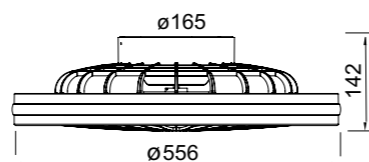

GAMER big

by Mantra Team

Ref	K	CRI	W	Lumen útiles	Lumen	Acabado Finish	Motor
7861	3000K-6500K	≥ 80	60W	4800lm	6700lm	Blanco White	26W
7862	3000K-6500K	≥ 80	60W	4800lm	6700lm	Negro Black	26W

Velocidad Speeds	1	2	3
Potencia Power	6.3W	13.5W	26W
RPM	550	750	900
Flujo de aire Airflow(m³/min)	28	50	65
Flujo de aire Airflow(m³/h)	1680	3000	3900
Nivel sonoro Sound level (dB(a))	44	52	56

R00136

MODO DE USO

GAMER

by Mantra Team

Ref	K	CRI	W	Lumen útiles	Lumen	Acabado Finish	Motor
8291	3000K-6500K	≥ 80	40W	3000lm	4200lm	Blanco White	20W
8292	3000K-6500K	≥ 80	40W	3000lm	4200lm	Negro Black	20W

Velocidad Speeds	1	2	3
Potencia Power	6W	12W	20W
RPM	650	850	1050
Flujo de aire Airflow(m³/min)	22	36	45
Flujo de aire Airflow(m³/h)	1320	2160	2700
Nivel sonoro Sound level (dB(a))	36	45	56

MODO DE USO

R00136