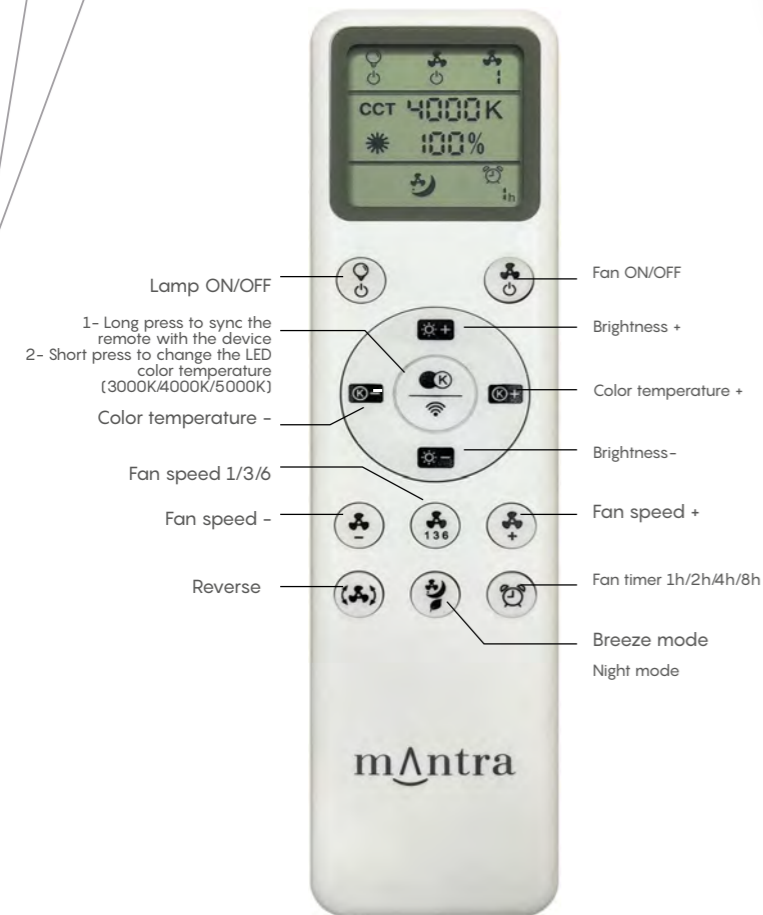

RF R00143
(433MHz)

Press and hold the fan button  for 5 seconds within the first 10 seconds after turning on the power to pair the remote control. When a BEEP sound is heard, it means the synchronization was successful.