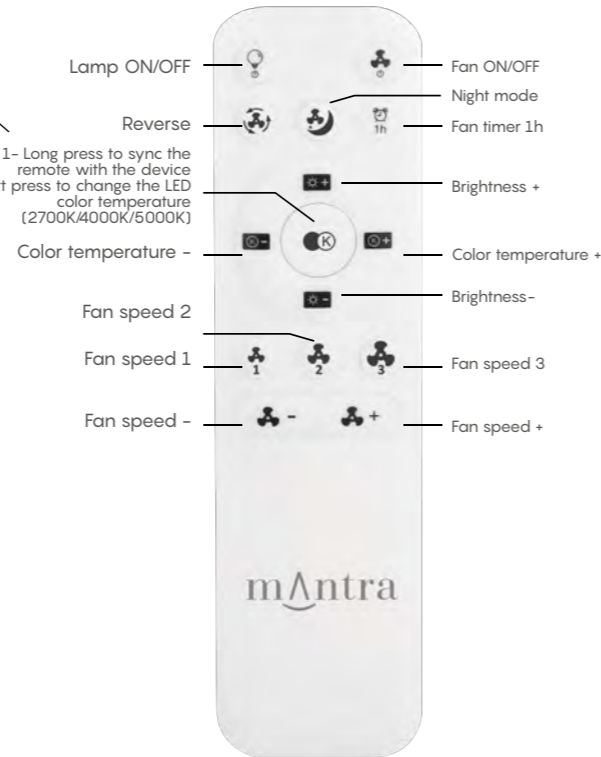

GAMER big
Pág 216

GAMER
Pág 217

1 Mando a distancia incluido Remote control included

Long press to connect the remote to the device

RF R00134
(2.4GHz)

IR R00144

IR R00145

RF R00128
(2.4GHz)