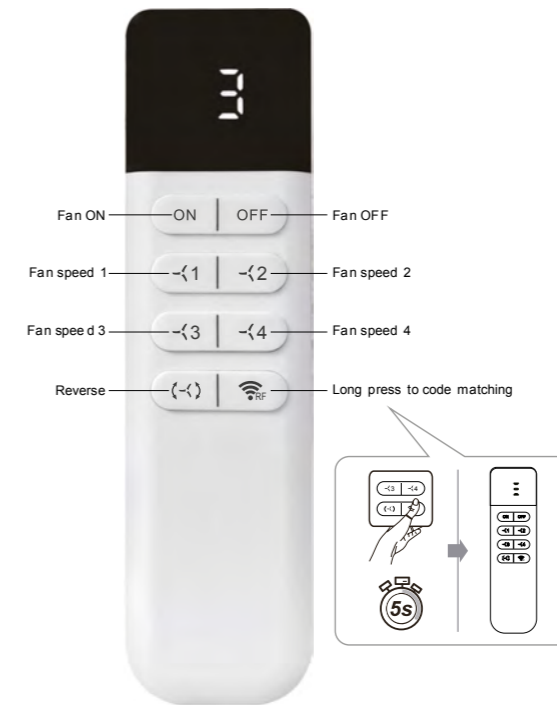

RF R00196
(433MHz)