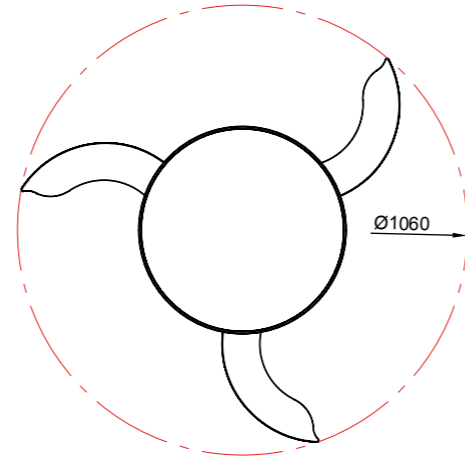

SLIM FAN
by Mantra Team

SLIM FAN
by Mantra Team

SLIM FAN mini
by Mantra Team

SLIM FAN
by Mantra Team

SLIM FAN mini
by Mantra Team

SLIM FAN

Ref	K	CRI	W	Lumen útiles	Lumen	Acabado Finish	Motor
9006	2700-5000K	≥ 80	50W	3500lm	5500lm	Blanco White	30W
9055	2700-5000K	≥ 80	50W	3500lm	5500lm	Negro Black	30W
9007	2700-5000K	≥ 80	50W	3500lm	5500lm	Blanco+Madera White+Wood	30W