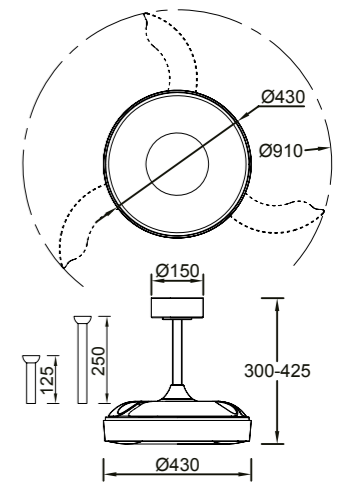

warm white 3000K
natural 4000K
cool white 5000K
Dimmable
LED life / LED vida 25,000 h
ON / OFF 10,000
LED INCLUDED
5 YEAR WARRANTY GARANTIA 5 AÑOS LED
8 YEAR WARRANTY GARANTIA 8 AÑOS MOTOR
IP20
WINTER
SUMMER
Flujo aire amplio

220-240V~ 50/60Hz CRI: 80